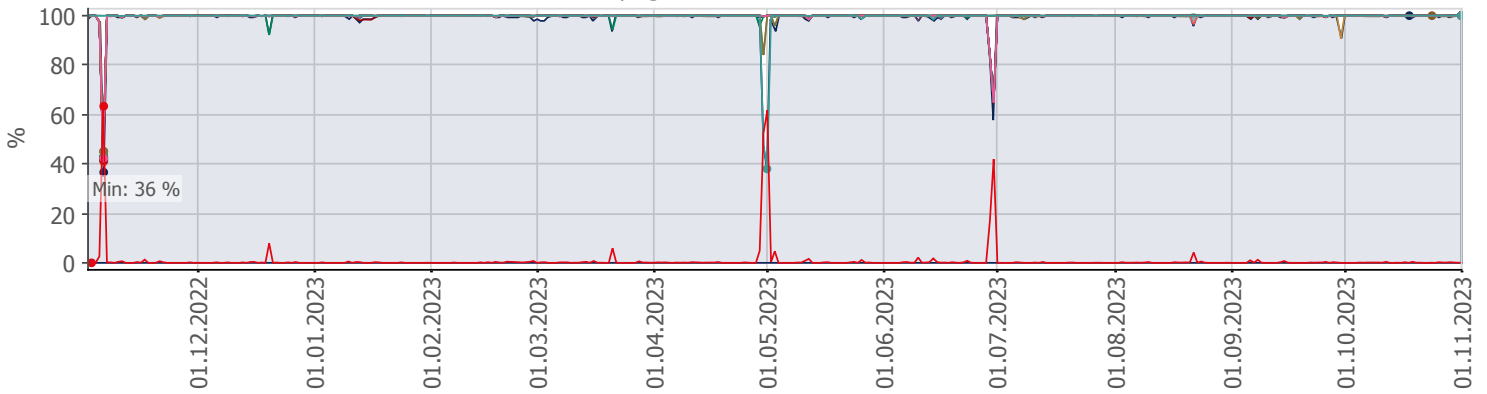

Oppetid KDRS Digitalt Depot 24x7: Business Process Digitalt Depot

Report Time Span:	01.11.2022 00:00:00 - 01.11.2023 00:00:00					
Report Hours:	24x7					
Sensor Type:	Business Process (60 s Interval)					
Probe, Group, Device:	Local probe > Local probe > prt-g-adminsone.kdrs.no					
Uptime Stats:	Up:	99,16 %	[359d 15h 10m 06s]	Down:	0,84 %	[03d 01h 08m 51s]
Request Stats:	Good:	99,029 %	[517409]	Failed:	0,971 %	[5075]
Average (Global State):	99 %					

Business Process Digitalt Depot
prt-g-adminsone.kdrs.no

PRTG Network Monitor 23.4.88.1429

01.11.2023 02:20:50 - 24 h Average - ID 3376

Downtime	(%)	Global State	SSL VPN
EPP IKAR	Fjerndepot nord	EPP IKAMR	Fjerndepot sør
EPP IKAT	EPP IKAF	EPP IKAVA	EPP IKATO
Fake DNS	EPP ARKNOR	EPP DRMBY	EPP AAMA
EPP FARKSF	EPP TRDBY	AD Sikker	
AD Admin			