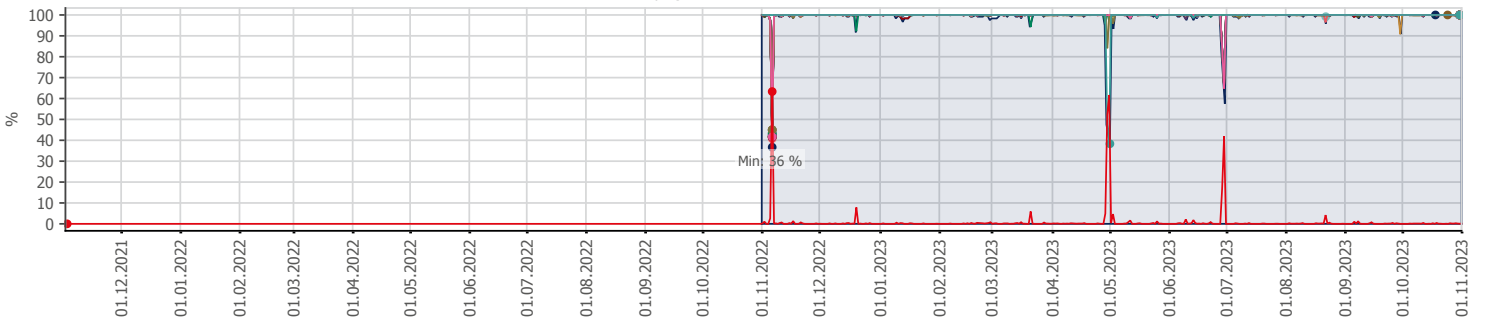

Business Process Digitalt Depot
prt-g-adminsone.kdrs.no

PRTG Network Monitor 23.4.88.1429

01.11.2023 02:20:50 - 24 h Average - ID 3376

Channel	Average
Global State	99 %
SSL VPN	100 %
EPP IKAR	100 %
Fjerndepot nord	100 %
Fjerndepot sør	100 %
EPP IKAT	100 %
EPP IKAMR	100 %
EPP IKAVA	100 %
Fake DNS	100 %