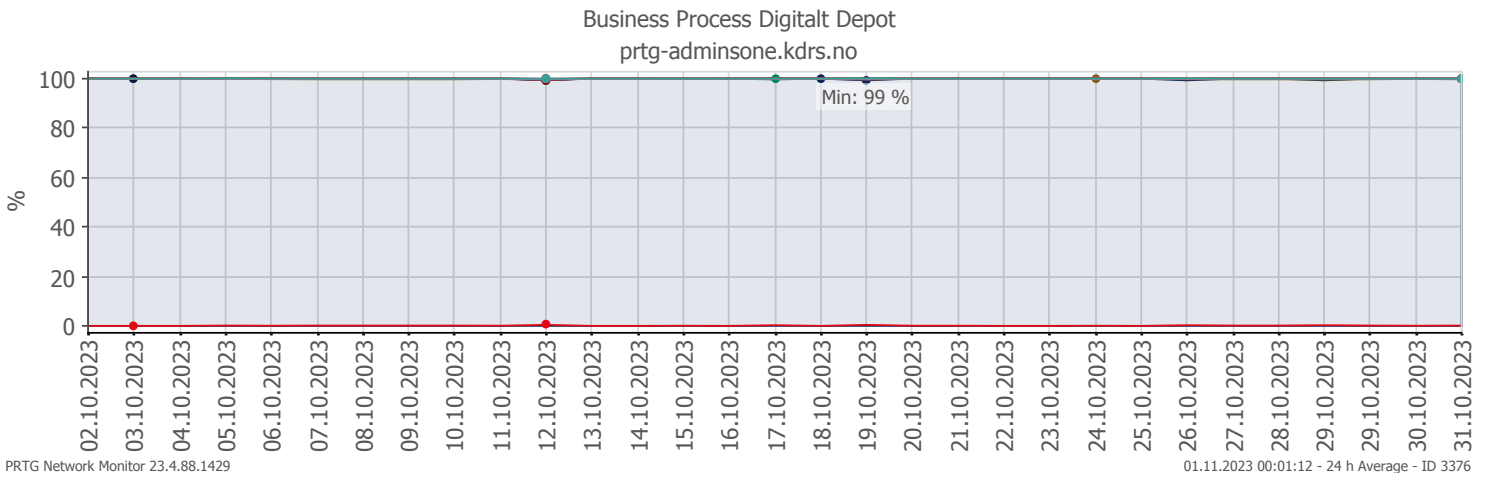

Oppetid KDRS Digitalt Depot 24x7: Business Process Digitalt Depot

| | | | | |
|-------------------------|-----------------------------------------------------|----------------------------|---------|-------------------|
| Report Time Span: | 01.10.2023 00:00:00 - 01.11.2023 00:00:00 | | | |
| Report Hours: | 24x7 | | | |
| Sensor Type: | Business Process (60 s Interval) | | | |
| Probe, Group, Device: | Local probe > Local probe > prt-g-adminsone.kdrs.no | | | |
| Uptime Stats: | Up: | 99,889 % [30d 15h 54m 18s] | Down: | 0,111 % [49m 00s] |
| Request Stats: | Good: | 99,785 % [44130] | Failed: | 0,215 % [95] |
| Average (Global State): | 100 % | | | |