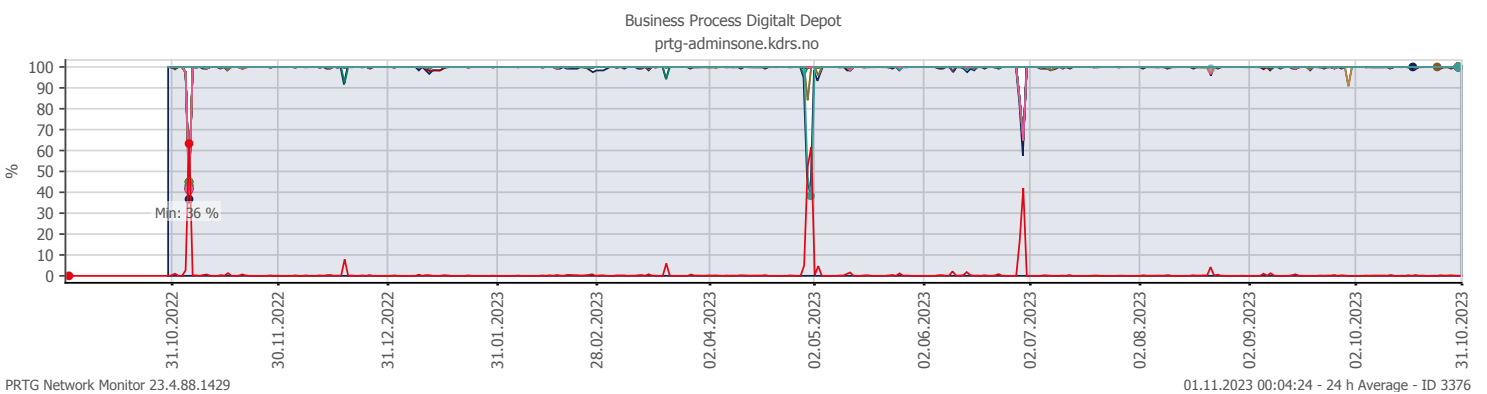

Oppetid KDRS Digitalt Depot 24x7: Business Process Digitalt Depot

| | | | | |
|-------------------------|-----------------------------------------------------|----------------------------|---------|-------------------|
| Report Time Span: | 01.10.2023 00:00:00 - 01.11.2023 00:00:00 | | | |
| Report Hours: | 24x7 | | | |
| Sensor Type: | Business Process (60 s Interval) | | | |
| Probe, Group, Device: | Local probe > Local probe > prt-g-adminsone.kdrs.no | | | |
| Uptime Stats: | Up: | 99,889 % [30d 15h 54m 18s] | Down: | 0,111 % [49m 00s] |
| Request Stats: | Good: | 99,785 % [44130] | Failed: | 0,215 % [95] |
| Average (Global State): | 100 % | | | |

- Downtime (%)
- Global State
- SSL VPN
- EPP IKAR
- Fjerndepot nord
- Fjerndepot sør
- EPP IKAT
- EPP IKAMR
- EPP IKAVA
- Fake DNS
- EPP IKAF
- EPP IKATO
- EPP ARKNOR
- EPP DRMBY
- EPP AAMA
- EPP FARKSF
- EPP TRDBY
- AD Sikker
- AD Admin