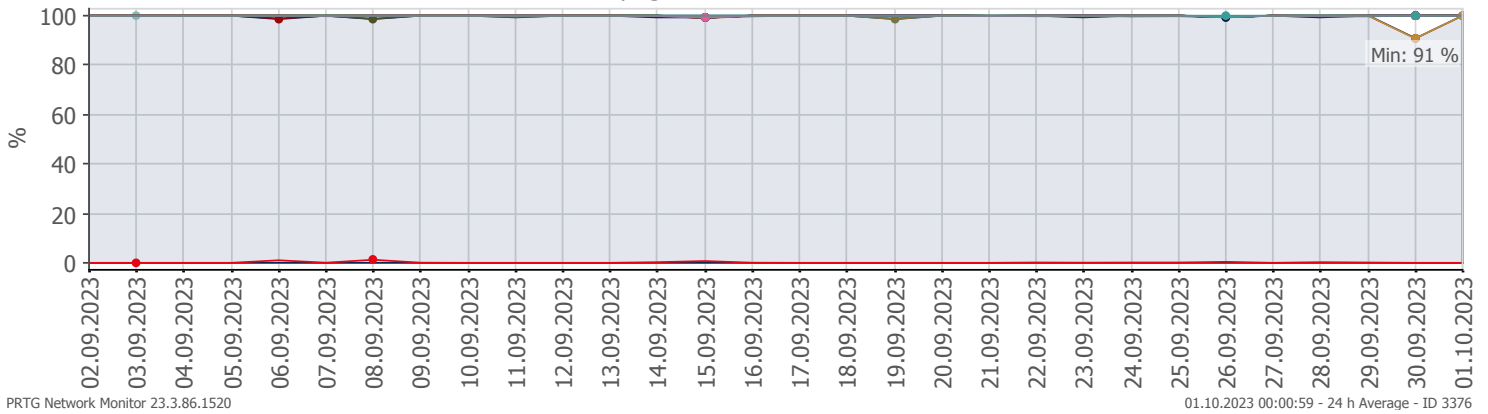

Oppetid KDRS Digitalt Depot 24x7: Business Process Digitalt Depot

Report Time Span:	01.09.2023 00:00:00 - 01.10.2023 00:00:00					
Report Hours:	24x7					
Sensor Type:	Business Process (60 s Interval)					
Probe, Group, Device:	Local probe > Local probe > prtg-adminsone.kdrs.no					
Uptime Stats:	Up:	99,839 %	[29d 19h 00m 24s]	Down:	0,161 %	[01h 09m 06s]
Request Stats:	Good:	99,735 %	[42876]	Failed:	0,265 %	[114]
Average (Global State):	99 %					

Business Process Digitalt Depot
prtg-adminsone.kdrs.no

PRTG Network Monitor 23.3.86.1520

- Downtime (%)
- Global State
- SSL VPN
- EPP IKAR
- Fjerndepot nord
- Fjerndepot sør
- EPP IKAT
- EPP IKAMR
- EPP IKAVA
- Fake DNS
- EPP IKAF
- EPP IKATO
- EPP ARKNOR
- EPP DRMBY
- EPP AAMA
- EPP FARKSF
- EPP TRDBY
- AD Sikker
- AD Admin