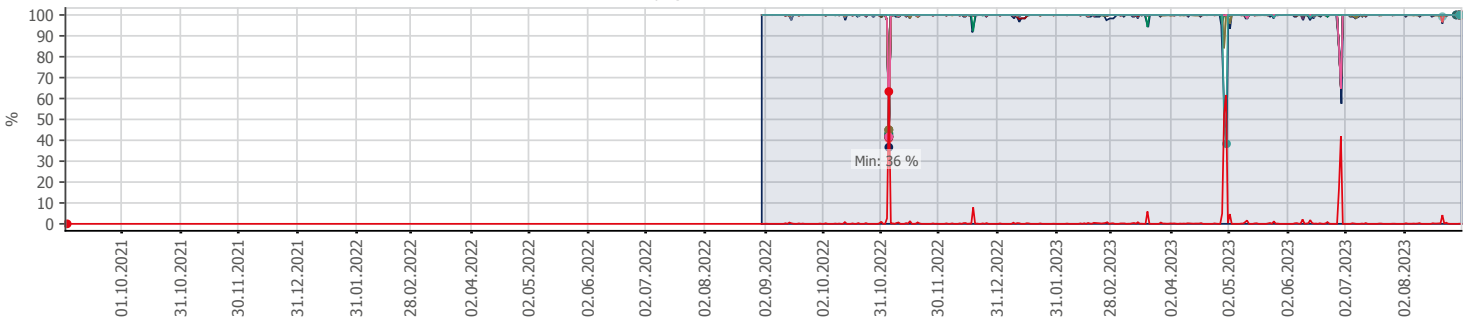

Business Process Digitalt Depot
prtgm-adminsone.kdrs.no

PRTG Network Monitor 23.3.86.1520

01.09.2023 02:18:35 - 24 h Average - ID 3376

Channel	Average
Global State	99 %
SSL VPN	100 %
EPP IKAR	100 %
Fjerndepot nord	100 %
Fjerndepot sør	100 %
EPP IKAT	100 %
EPP IKAMR	100 %
EPP IKAVA	100 %
Fake DNS	100 %