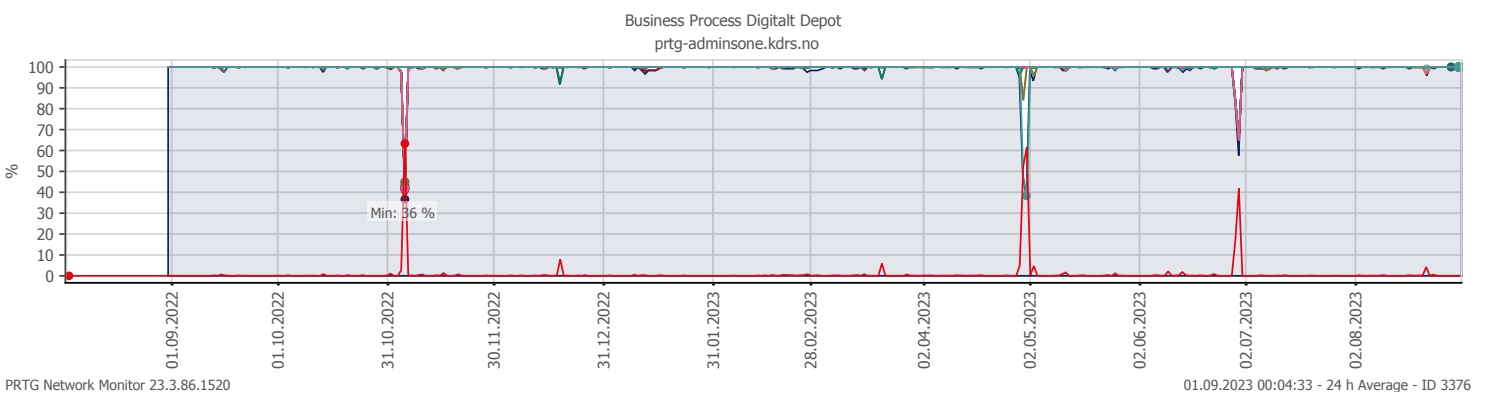

Oppetid KDRS Digitalt Depot 24x7: Business Process Digitalt Depot

Report Time Span:	01.08.2023 00:00:00 - 01.09.2023 00:00:00			
Report Hours:	24x7			
Sensor Type:	Business Process (60 s Interval)			
Probe, Group, Device:	Local probe > Local probe > prt-g-adminsone.kdrs.no			
Uptime Stats:	Up:	99,771 % ■ [30d 17h 59m 42s]	Down:	0,229 % ■ [01h 41m 26s]
Request Stats:	Good:	99,671 % ■ [44254]	Failed:	0,329 % ■ [146]
Average (Global State):	100 %			

- Downtime (%)
- Global State
- SSL VPN
- EPP IKAR
- Fjerndepot nord
- Fjerndepot sør
- EPP IKAT
- EPP IKAMR
- EPP IKAVA
- Fake DNS
- EPP IKAF
- EPP IKATO
- EPP ARKNOR
- EPP DRMBY
- EPP AAMA
- EPP FARKSF
- EPP TRDBY
- AD Sikker
- AD Admin