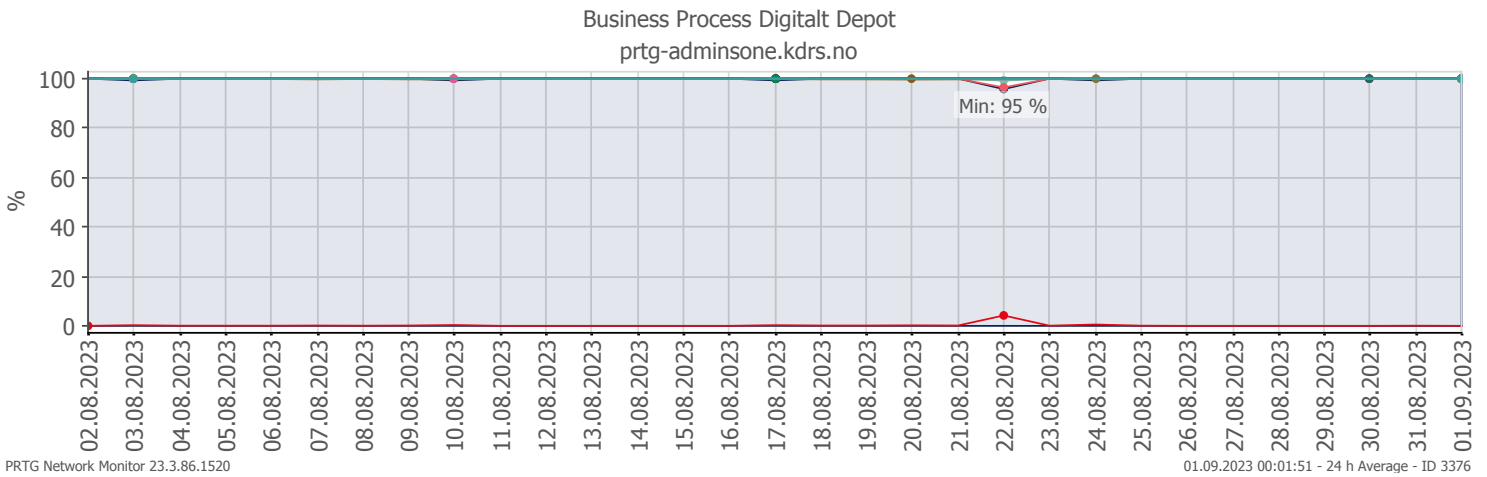

Oppetid KDRS Digitalt Depot 24x7: Business Process Digitalt Depot

Report Time Span:	01.08.2023 00:00:00 - 01.09.2023 00:00:00			
Report Hours:	24x7			
Sensor Type:	Business Process (60 s Interval)			
Probe, Group, Device:	Local probe > Local probe > prt-g-adminsone.kdrs.no			
Uptime Stats:	Up:	99,771 % ■ [30d 17h 59m 42s]	Down:	0,229 % ■ [01h 41m 26s]
Request Stats:	Good:	99,671 % ■ [44254]	Failed:	0,329 % ■ [146]
Average (Global State):	100 %			