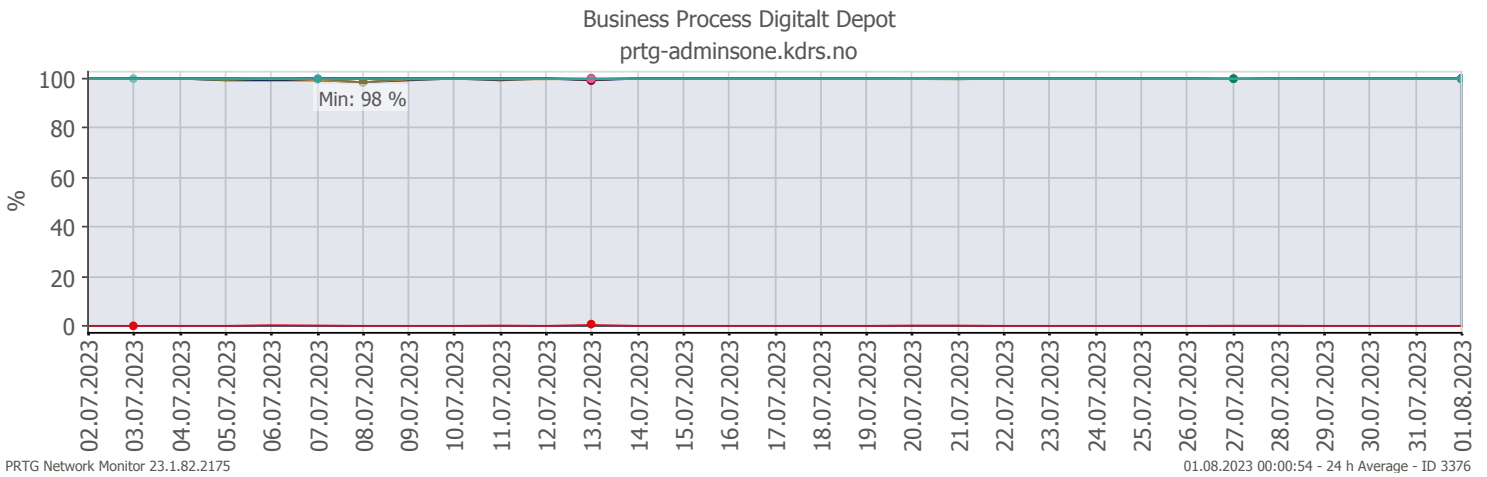

## Oppetid KDRS Digitalt Depot 24x7: Business Process Digitalt Depot

Report Time Span:	01.07.2023 00:00:00 - 01.08.2023 00:00:00					
Report Hours:	24x7					
Sensor Type:	Business Process (60 s Interval)					
Probe, Group, Device:	Local probe > Local probe > prtg-adminsone.kdrs.no					
Uptime Stats:	Up:	99,957 %	[30d 20h 26m 38s]	Down:	0,043 %	[19m 00s]
Request Stats:	Good:	99,917 %	[44420]	Failed:	0,083 %	[37]
Average (Global State):	100 %					