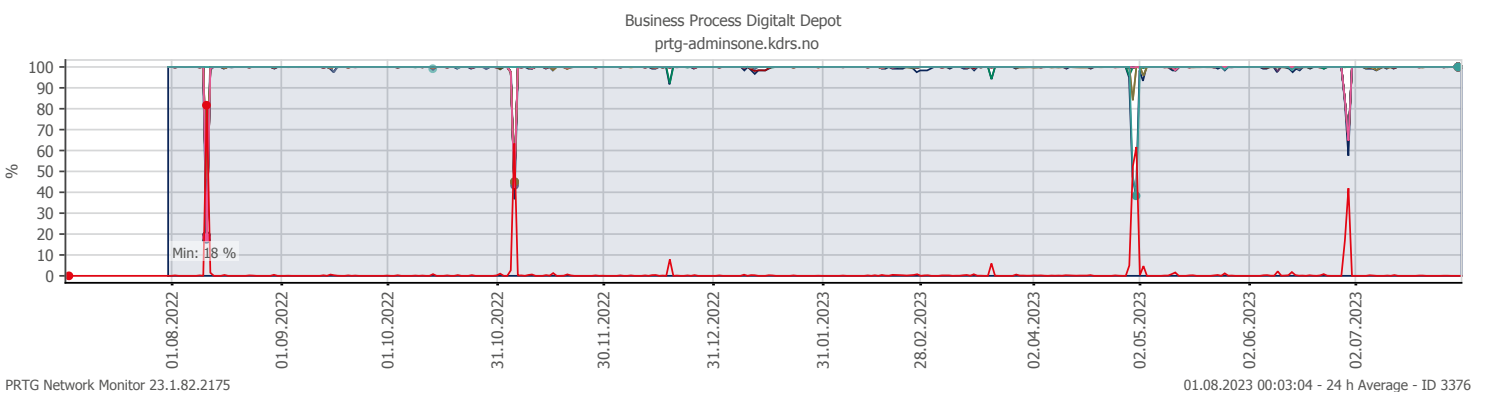

## Oppetid KDRS Digitalt Depot 24x7: Business Process Digitalt Depot

Report Time Span:	01.07.2023 00:00:00 - 01.08.2023 00:00:00					
Report Hours:	24x7					
Sensor Type:	Business Process (60 s Interval)					
Probe, Group, Device:	Local probe > Local probe > prtg-adminsone.kdrs.no					
Uptime Stats:	Up:	99,957 %	[30d 20h 26m 38s]	Down:	0,043 %	[19m 00s]
Request Stats:	Good:	99,917 %	[44420]	Failed:	0,083 %	[37]
Average (Global State):	100 %					

- Downtime (%)
- Global State
- SSL VPN
- EPP IKAR
- Fjerndepot nord
- Fjerndepot sør
- EPP IKAT
- EPP IKAMR
- EPP IKAVA
- Fake DNS
- EPP IKAF
- EPP IKATO
- EPP ARKNOR
- EPP DRMBY
- EPP AAMA
- EPP FARKSF
- EPP TRDBY
- AD Sikker
- AD Admin