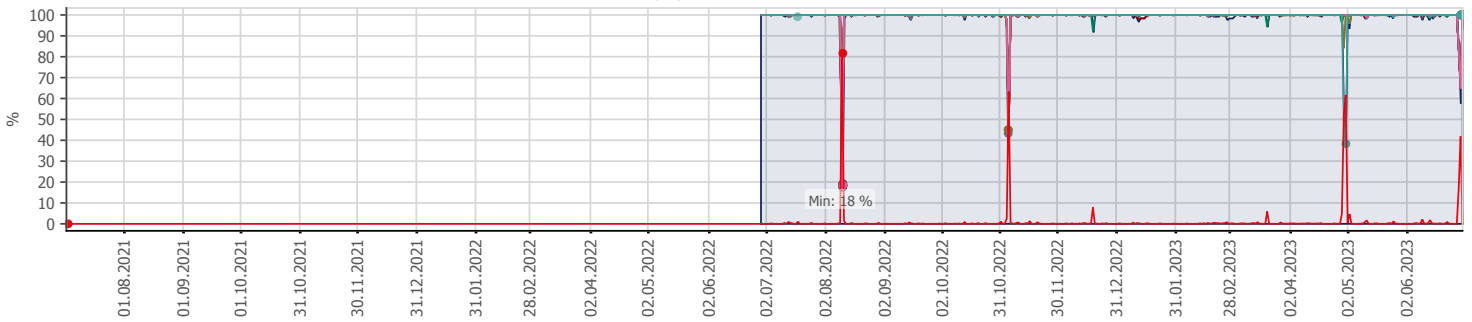

Business Process Digitalt Depot
prtq-adminsone.kdrs.no

PRTG Network Monitor 23.1.82.2175

01.07.2023 02:15:04 - 24 h Average - ID 3376

Channel	Average
Global State	99 %
SSL VPN	100 %
EPP IKAR	99 %
Fjerndepot nord	100 %
Fjerndepot sør	100 %
EPP IKAT	99 %
EPP IKAMR	99 %
EPP IKAVA	99 %
Fake DNS	100 %