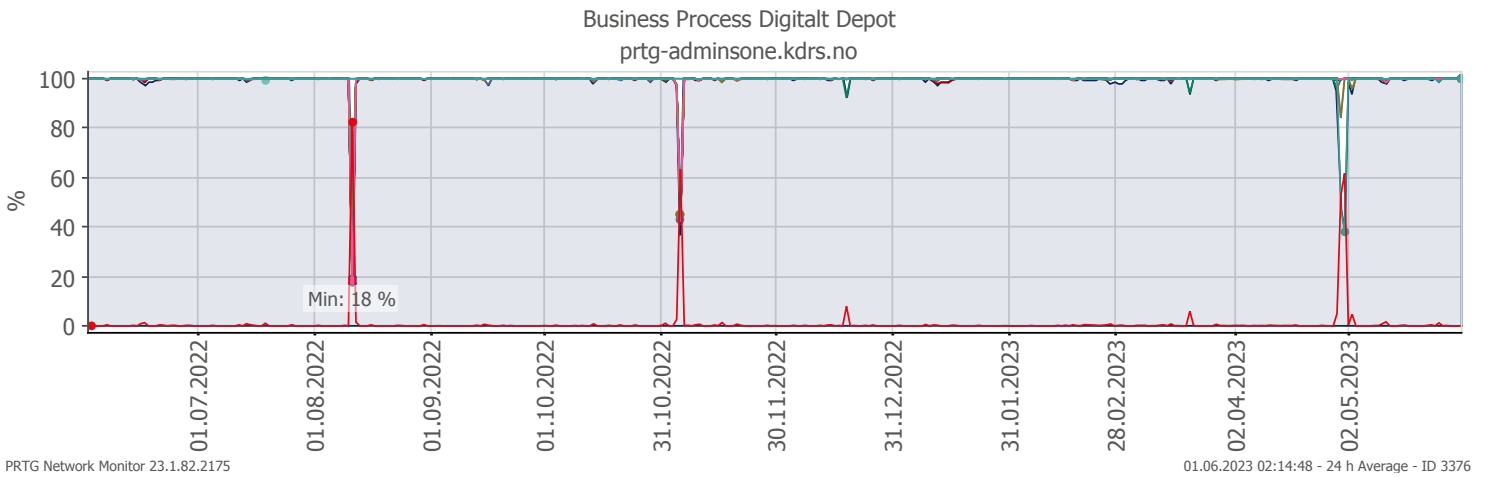

## Oppetid KDRS Digitalt Depot 24x7: Business Process Digitalt Depot

Report Time Span:	01.06.2022 00:00:00 - 01.06.2023 00:00:00					
Report Hours:	24x7					
Sensor Type:	Business Process (60 s Interval)					
Probe, Group, Device:	Local probe > Local probe > prtg-adminsone.kdrs.no					
Uptime Stats:	Up:	99,124 %	[359d 10h 02m 48s]	Down:	0,876 %	[03d 04h 15m 18s]
Request Stats:	Good:	99,003 %	[517163]	Failed:	0,997 %	[5210]
Average (Global State):	99 %					

- Downtime (%)
- Global State
- SSL VPN
- EPP IKAR
- Fjerndepot nord
- Fjerndepot sør
- EPP IKAT
- EPP IKAMR
- EPP IKAVA
- Fake DNS
- EPP IKAF
- EPP IKATO
- EPP ARKNOR
- EPP DRMBY
- EPP AAMA
- EPP FARKSF
- EPP TRDBY
- AD Sikker
- AD Admin