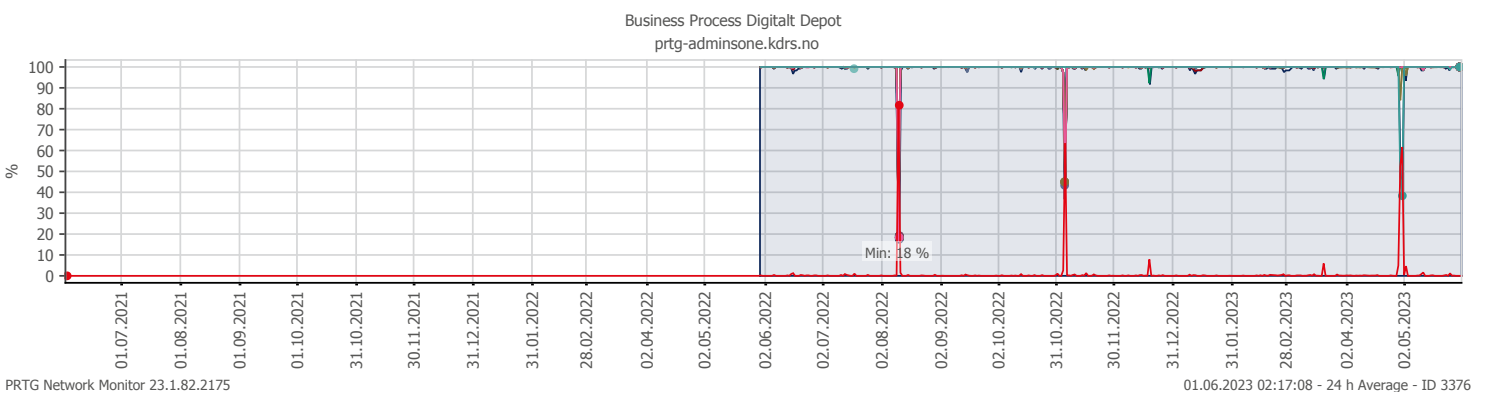

Channel	Average
Global State	99 %
SSL VPN	100 %
EPP IKAR	100 %
Fjerndepot nord	100 %
Fjerndepot sør	100 %
EPP IKAT	100 %
EPP IKAMR	100 %
EPP IKAVA	100 %
Fake DNS	100 %