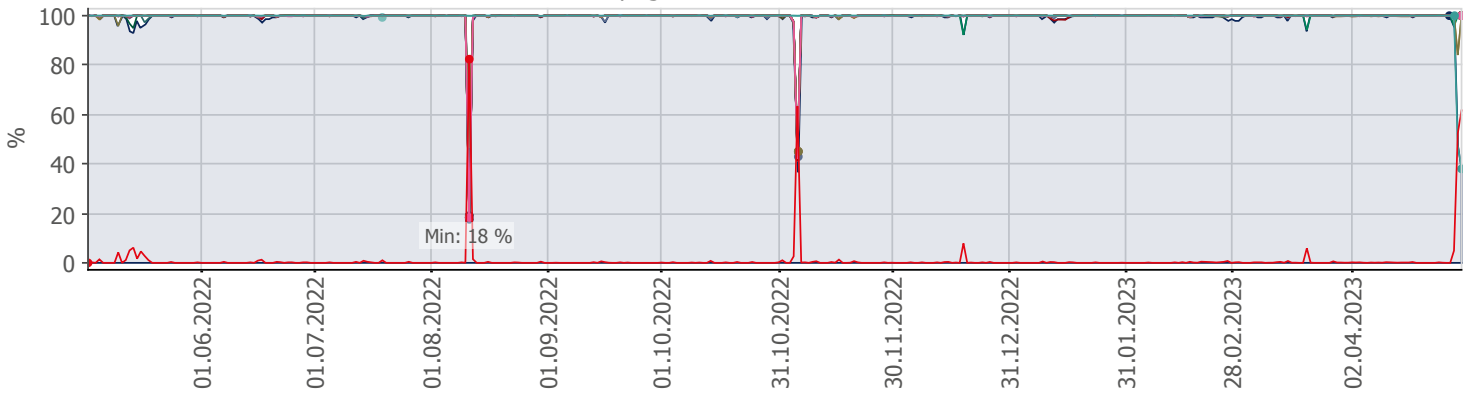

Oppetid KDRS Digitalt Depot 24x7: Business Process Digitalt Depot

Report Time Span:	01.05.2022 00:00:00 - 01.05.2023 00:00:00					
Report Hours:	24x7					
Sensor Type:	Business Process (60 s Interval)					
Probe, Group, Device:	Local probe > Local probe > prt-g-adminsone.kdrs.no					
Uptime Stats:	Up:	99,071 %	[359d 14h 47m 00s]	Down:	0,929 %	[03d 08h 57m 54s]
Request Stats:	Good:	98,953 %	[517495]	Failed:	1,047 %	[5477]
Average (Global State):	99 %					

Business Process Digitalt Depot
prt-g-adminsone.kdrs.no

PRTG Network Monitor 23.1.82.2175

01.05.2023 02:15:22 - 24 h Average - ID 3376

- Downtime (%)
- Global State
- SSL VPN
- EPP IKAR
- Fjerndepot nord
- Fjerndepot sør
- EPP IKAT
- EPP IKAMR
- EPP IKAVA
- Fake DNS
- EPP IKAF
- EPP IKATO
- EPP ARKNOR
- EPP DRMBY
- EPP AAMA
- EPP FARKSF
- EPP TRDBY
- AD Sikker
- AD Admin