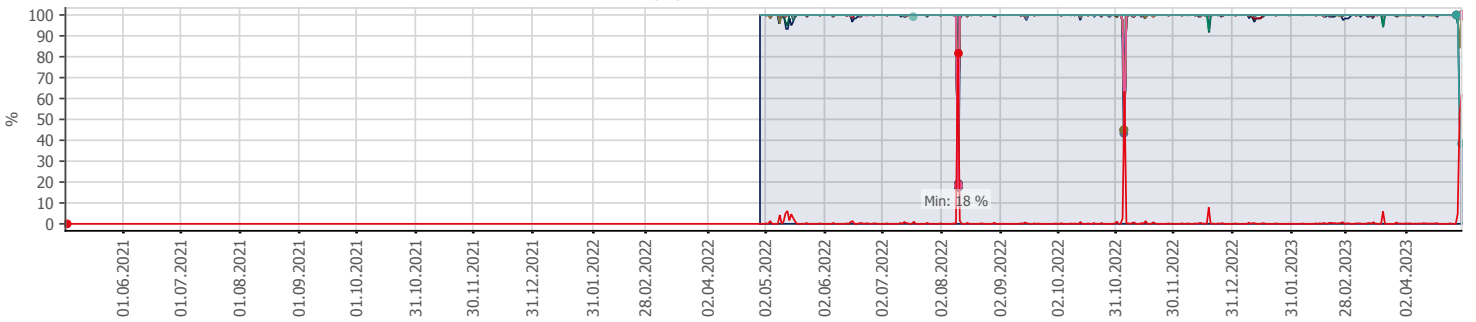

Business Process Digitalt Depot
prt-g-adminsone.kdrs.no

PRTG Network Monitor 23.1.82.2175

01.05.2023 02:15:22 - 24 h Average - ID 3376

Channel	Average
Global State	99 %
SSL VPN	100 %
EPP IKAR	100 %
Fjerndepot nord	100 %
Fjerndepot sør	100 %
EPP IKAT	100 %
EPP IKAMR	100 %
EPP IKAVA	100 %
Fake DNS	100 %