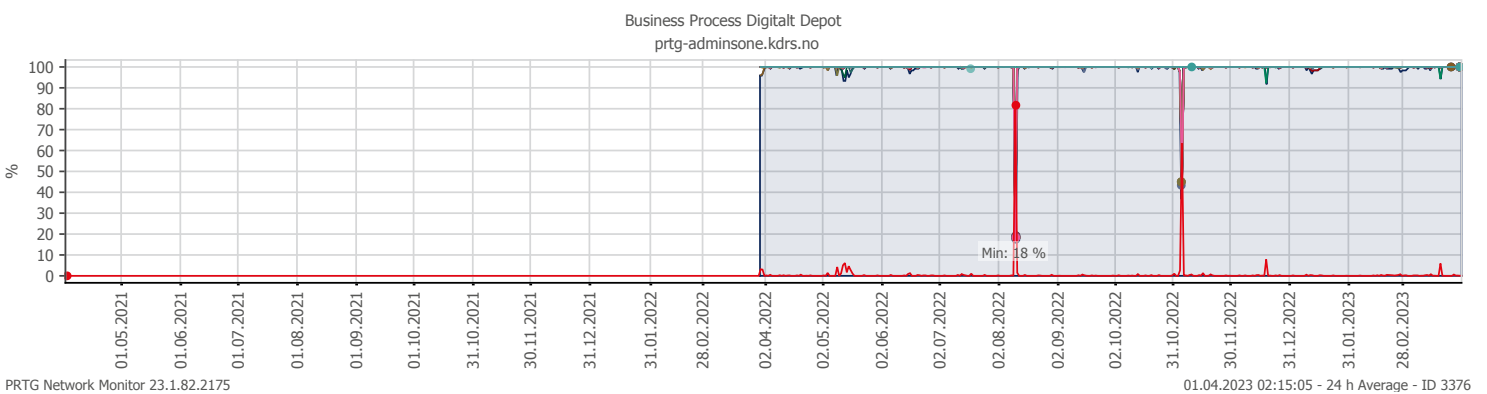

Channel	Average
Global State	99 %
SSL VPN	100 %
EPP IKAR	100 %
Fjerndepot nord	100 %
Fjerndepot sør	100 %
EPP IKAT	100 %
EPP IKAMR	100 %
EPP IKAVA	100 %
Fake DNS	100 %