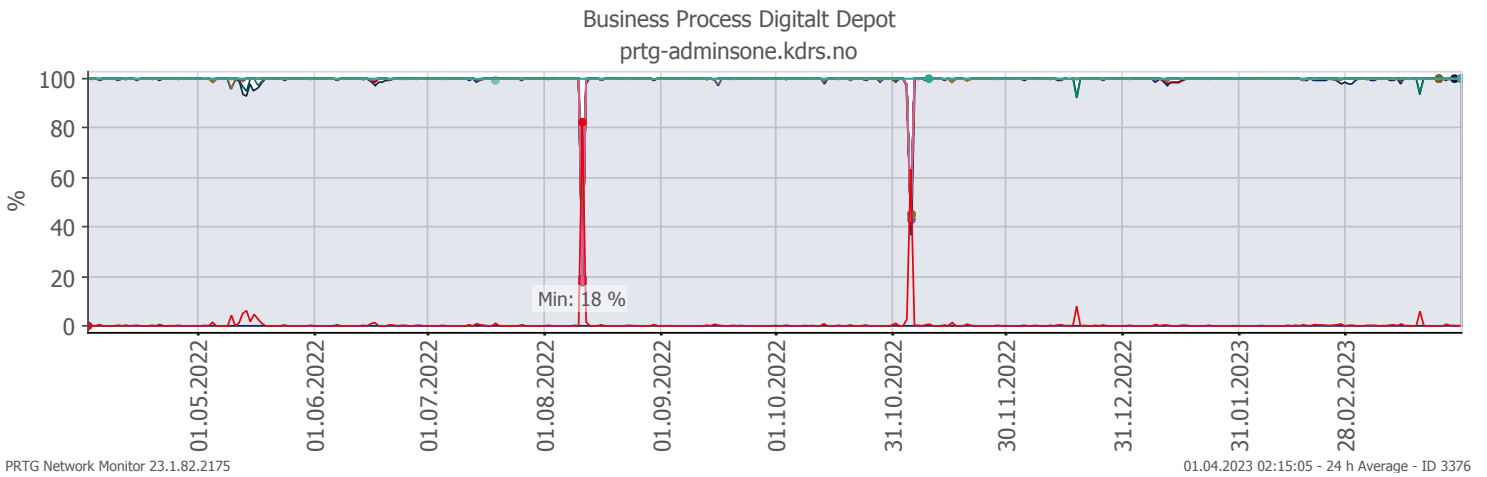

Oppetid KDRS Digitalt Depot 24x7: Business Process Digitalt Depot

Report Time Span:	01.04.2022 00:00:00 - 01.04.2023 00:00:00					
Report Hours:	24x7					
Sensor Type:	Business Process (60 s Interval)					
Probe, Group, Device:	Local probe > Local probe > prtg-adminsone.kdrs.no					
Uptime Stats:	Up:	99,381 %	[360d 17h 26m 07s]	Down:	0,619 %	[02d 05h 56m 54s]
Request Stats:	Good:	99,267 %	[519120]	Failed:	0,733 %	[3835]
Average (Global State):	99 %					

- Downtime (%)
- Global State
- SSL VPN
- EPP IKAR
- Fjerndepot nord
- Fjerndepot sør
- EPP IKAT
- EPP IKAMR
- EPP IKAVA
- Fake DNS
- EPP IKAF
- EPP IKATO
- EPP ARKNOR
- EPP DRMBY
- EPP AAMA
- EPP FARKSF
- EPP TRDBY
- AD Sikker
- AD Admin