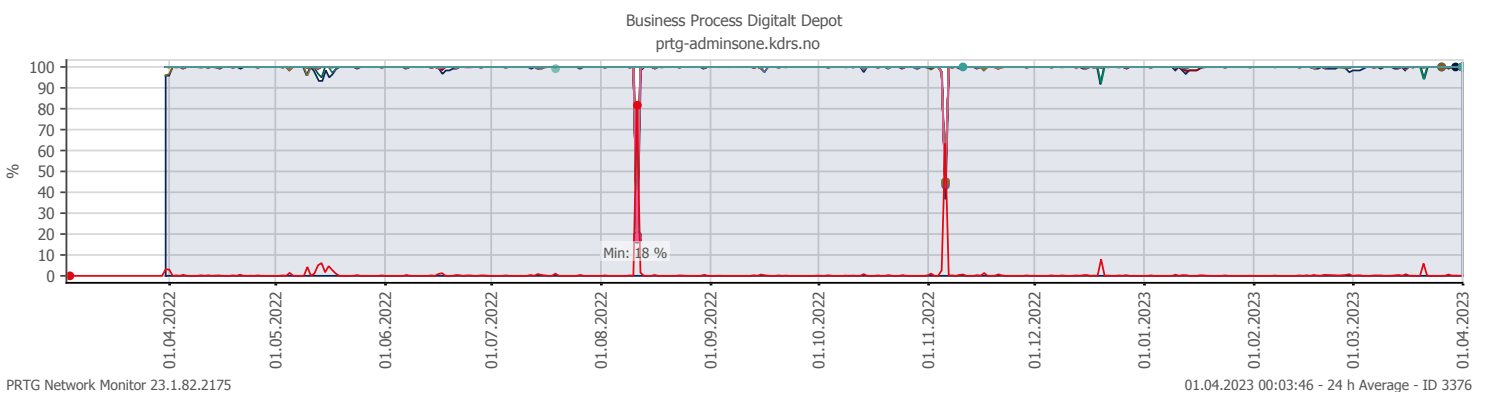

## Oppetid KDRS Digitalt Depot 24x7: Business Process Digitalt Depot

Report Time Span:	01.03.2023 00:00:00 - 01.04.2023 00:00:00					
Report Hours:	24x7					
Sensor Type:	Business Process (60 s Interval)					
Probe, Group, Device:	Local probe > Local probe > prtg-adminsone.kdrs.no					
Uptime Stats:	Up:	99,677 %	[30d 16h 29m 37s]	Down:	0,323 %	[02h 23m 00s]
Request Stats:	Good:	99,441 %	[44108]	Failed:	0,559 %	[248]
Average (Global State):	99 %					

- Downtime (%)
- Global State
- SSL VPN
- EPP IKAR
- Fjerndepot nord
- Fjerndepot sør
- EPP IKAT
- EPP IKAMR
- EPP IKAVA
- Fake DNS
- EPP IKAF
- EPP IKATO
- EPP ARKNOR
- EPP DRMBY
- EPP AAMA
- EPP FARKSF
- EPP TRDBY
- AD Sikker
- AD Admin