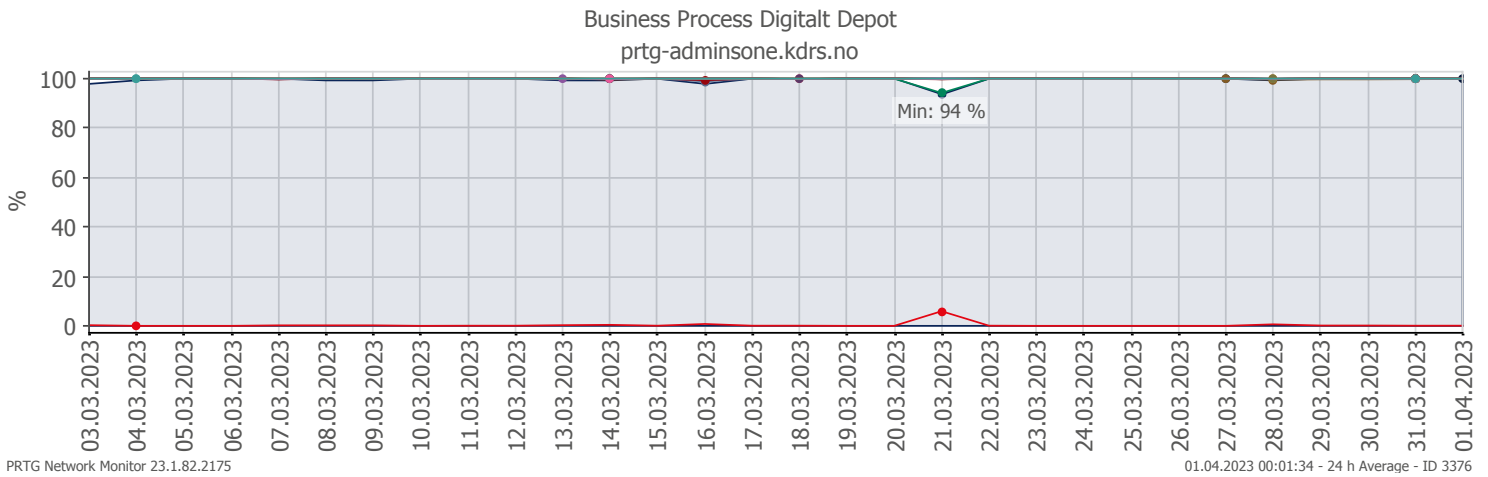

## Oppetid KDRS Digitalt Depot 24x7: Business Process Digitalt Depot

Report Time Span:	01.03.2023 00:00:00 - 01.04.2023 00:00:00					
Report Hours:	24x7					
Sensor Type:	Business Process (60 s Interval)					
Probe, Group, Device:	Local probe > Local probe > prtg-adminsone.kdrs.no					
Uptime Stats:	Up:	99,677 %	[30d 16h 29m 37s]	Down:	0,323 %	[02h 23m 00s]
Request Stats:	Good:	99,441 %	[44108]	Failed:	0,559 %	[248]
Average (Global State):	99 %					