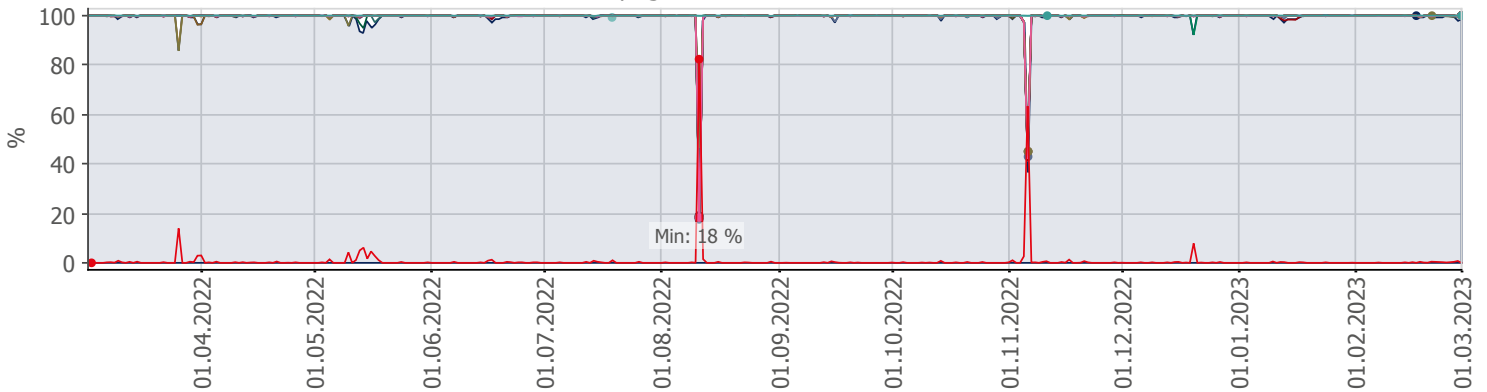

Oppetid KDRS Digitalt Depot 24x7: Business Process Digitalt Depot

Report Time Span:	01.03.2022 00:00:00 - 01.03.2023 00:00:00					
Report Hours:	24x7					
Sensor Type:	Business Process (60 s Interval)					
Probe, Group, Device:	Local probe > Local probe > prtg-adminsone.kdrs.no					
Uptime Stats:	Up:	99,344 %	[360d 13h 04m 45s]	Down:	0,656 %	[02d 09h 10m 05s]
Request Stats:	Good:	99,241 %	[518936]	Failed:	0,759 %	[3970]
Average (Global State):	99 %					

Business Process Digitalt Depot
prtg-adminsone.kdrs.no

PRTG Network Monitor 22.4.81.1532

01.03.2023 02:19:39 - 24 h Average - ID 3376

- Downtime (%)
- Global State
- SSL VPN
- EPP IKAR
- Fjerndepot nord
- Fjerndepot sør
- EPP IKAT
- EPP IKAMR
- EPP IKAVA
- Fake DNS
- EPP IKAF
- EPP IKATO
- EPP ARKNOR
- EPP DRMBY
- EPP AAMA
- EPP FARKSF
- EPP TRDBY
- AD Sikker
- AD Admin