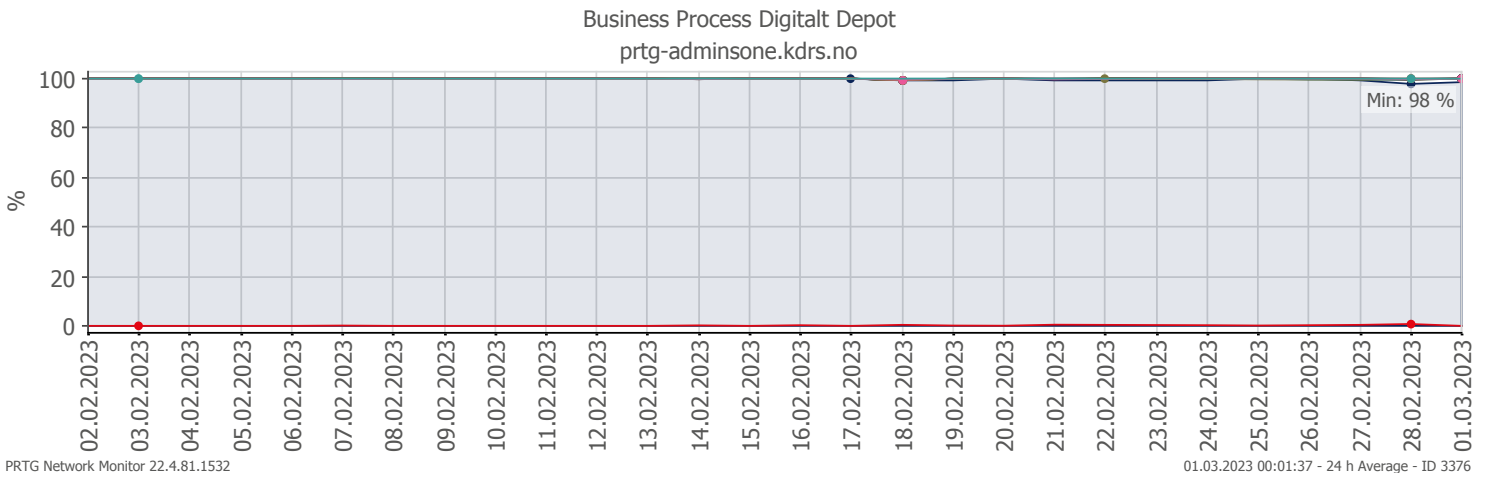

Oppetid KDRS Digitalt Depot 24x7: Business Process Digitalt Depot

Report Time Span:	01.02.2023 00:00:00 - 01.03.2023 00:00:00			
Report Hours:	24x7			
Sensor Type:	Business Process (60 s Interval)			
Probe, Group, Device:	Local probe > Local probe > prtg-adminsone.kdrs.no			
Uptime Stats:	Up:	99,843 % ■ [27d 20h 22m 13s]	Down:	0,157 % ■ [01h 03m 00s]
Request Stats:	Good:	99,659 % ■ [40049]	Failed:	0,341 % ■ [137]
Average (Global State):	100 %			