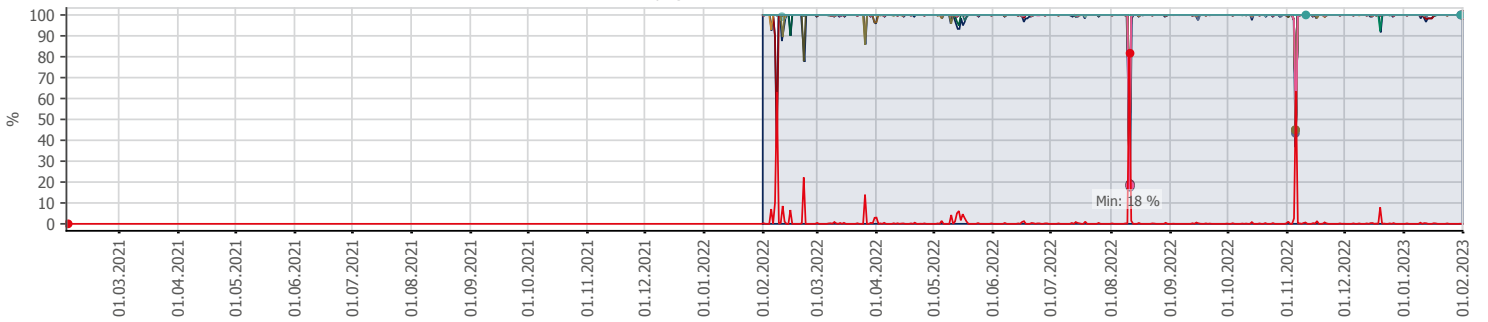

Business Process Digitalt Depot
prtgm-adminsone.kdrs.no

PRTG Network Monitor 22.4.81.1532

01.02.2023 02:19:45 - 24 h Average - ID 3376

Channel	Average
Global State	99 %
SSL VPN	100 %
EPP IKAR	100 %
Fjerndepot nord	100 %
Fjerndepot sør	100 %
EPP IKAT	100 %
EPP IKAMR	100 %
EPP IKAVA	99 %
Fake DNS	100 %