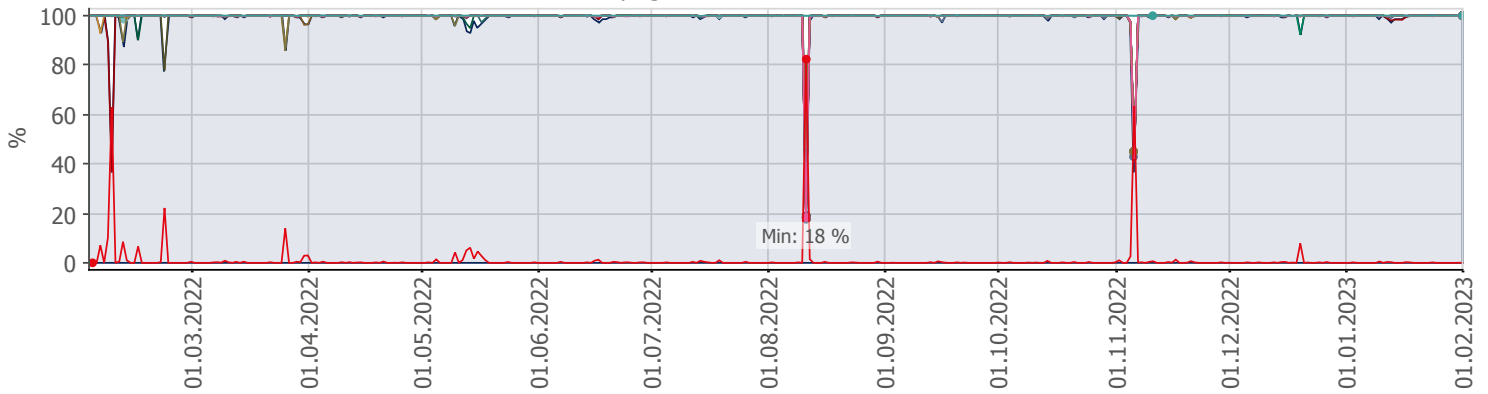

Oppetid KDRS Digitalt Depot 24x7: Business Process Digitalt Depot

Report Time Span:	01.02.2022 00:00:00 - 01.02.2023 00:00:00					
Report Hours:	24x7					
Sensor Type:	Business Process (60 s Interval)					
Probe, Group, Device:	Local probe > Local probe > prtgm-adminsone.kdrs.no					
Uptime Stats:	Up:	99,029 %	[358d 22h 08m 18s]	Down:	0,971 %	[03d 12h 26m 39s]
Request Stats:	Good:	98,915 %	[516555]	Failed:	1,085 %	[5665]
Average (Global State):	99 %					

Business Process Digitalt Depot
prtgm-adminsone.kdrs.no

PRTG Network Monitor 22.4.81.1532

01.02.2023 02:19:45 - 24 h Average - ID 3376

- Downtime (%)
- Global State
- SSL VPN
- EPP IKAR
- Fjerndepot nord
- Fjerndepot sør
- EPP IKAT
- EPP IKAMR
- EPP IKAVA
- Fake DNS
- EPP IKAF
- EPP IKATO
- EPP ARKNOR
- EPP DRMBY
- EPP AAMA
- EPP FARKSF
- EPP TRDBY
- AD Sikker
- AD Admin