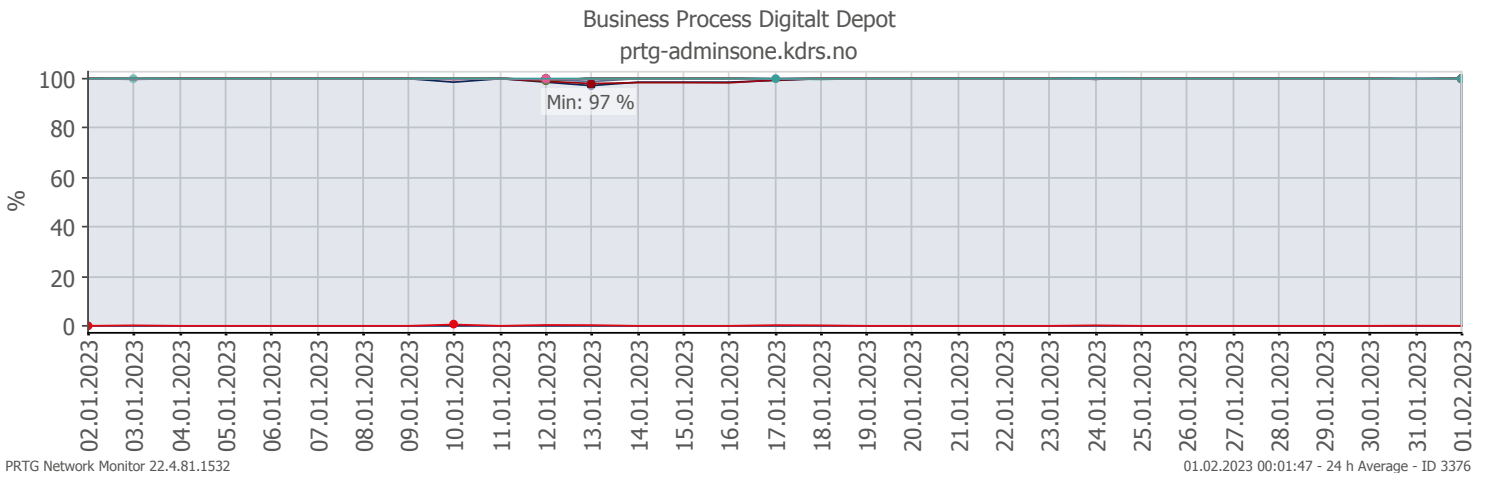

## Oppetid KDRS Digitalt Depot 24x7: Business Process Digitalt Depot

Report Time Span:	01.01.2023 00:00:00 - 01.02.2023 00:00:00			
Report Hours:	24x7			
Sensor Type:	Business Process (60 s Interval)			
Probe, Group, Device:	Local probe > Local probe > prtg-adminsone.kdrs.no			
Uptime Stats:	Up:	99,93 % <span style="color: green;">■</span> [30d 19h 48m 03s]	Down:	0,07 % <span style="color: red;">■</span> [31m 00s]
Request Stats:	Good:	99,635 % <span style="color: yellow;">■</span> [44279]	Failed:	0,365 % <span style="color: orange;">■</span> [162]
Average (Global State):	100 %			