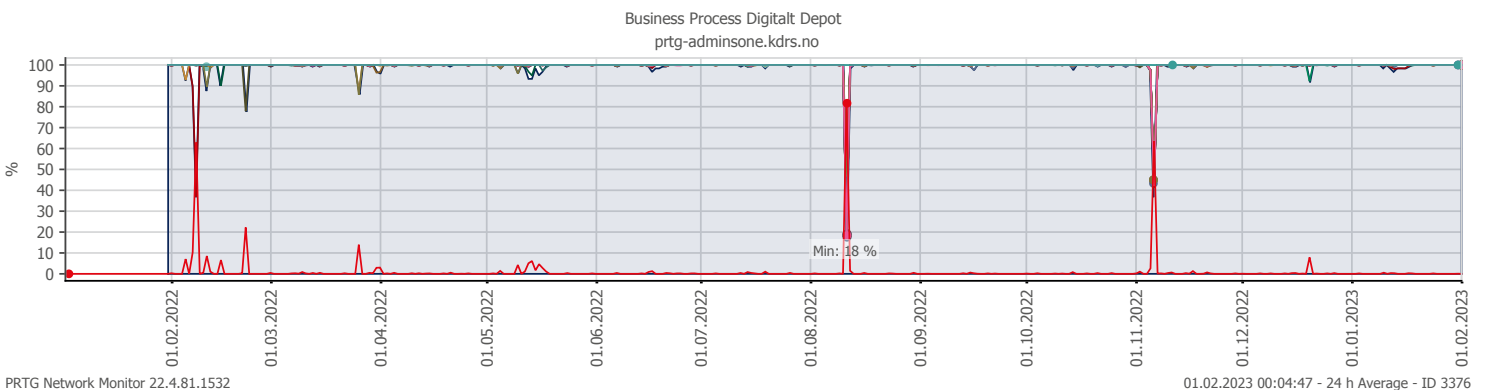

Channel	Average
Global State	100 %
SSL VPN	100 %
EPP IKAR	100 %
Fjerndepot nord	100 %
Fjerndepot sør	100 %
EPP IKAT	100 %
EPP IKAMR	100 %
EPP IKAVA	100 %
Fake DNS	100 %