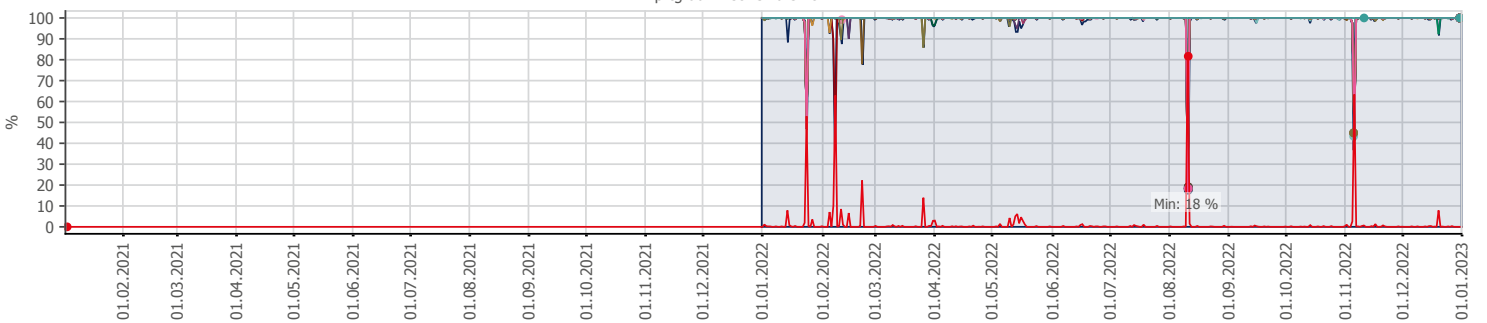

Business Process Digitalt Depot
prtg-adminsone.kdrs.no

PRTG Network Monitor 22.4.81.1532

01.01.2023 02:19:43 - 24 h Average - ID 3376

Channel	Average
Global State	99 %
SSL VPN	100 %
EPP IKAR	99 %
Fjerndepot nord	99 %
Fjerndepot sør	99 %
EPP IKAT	99 %
EPP IKAMR	99 %
EPP IKAVA	99 %
Fake DNS	100 %