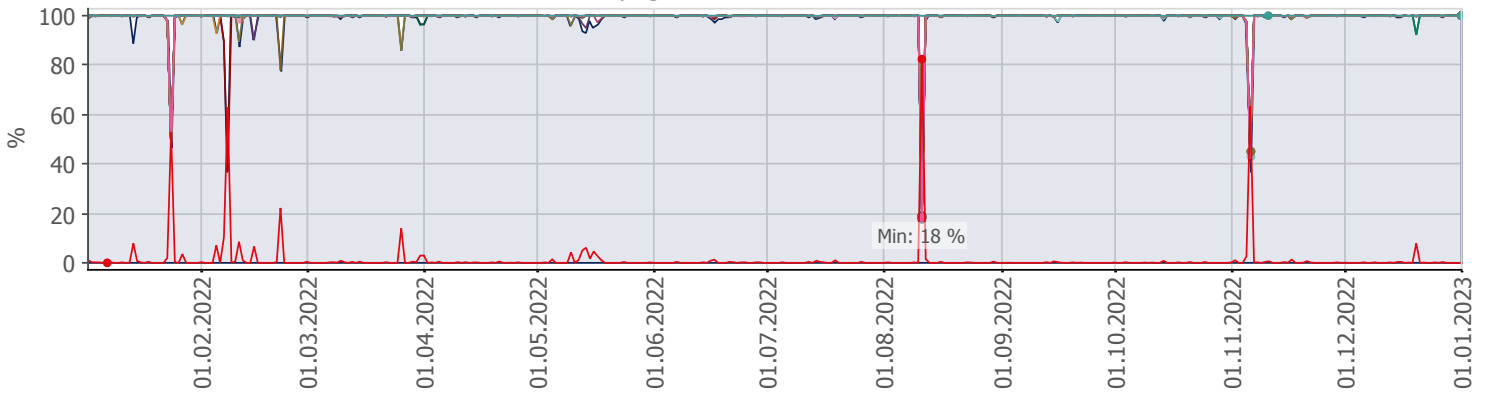

## Oppetid KDRS Digitalt Depot 24x7: Business Process Digitalt Depot

Report Time Span:	01.01.2022 00:00:00 - 01.01.2023 00:00:00					
Report Hours:	24x7					
Sensor Type:	Business Process (60 s Interval)					
Probe, Group, Device:	Local probe > Local probe > prtg-adminsone.kdrs.no					
Uptime Stats:	Up:	98,841 %	[358d 07h 49m 43s]	Down:	1,159 %	[04d 04h 52m 52s]
Request Stats:	Good:	98,736 %	[515758]	Failed:	1,264 %	[6600]
Average (Global State):	99 %					

Business Process Digitalt Depot  
prtg-adminsone.kdrs.no

PRTG Network Monitor 22.4.81.1532

01.01.2023 02:19:43 - 24 h Average - ID 3376

- Downtime (%)
- Global State
- SSL VPN
- EPP IKAR
- Fjerndepot nord
- Fjerndepot sør
- EPP IKAT
- EPP IKAMR
- EPP IKAVA
- Fake DNS
- EPP IKAK
- EPP IKAF
- EPP IKATO
- EPP ARKNOR
- EPP DRMBY
- EPP AAMA
- EPP FARKSF
- EPP TRDBY
- AD Sikker
- AD Admin