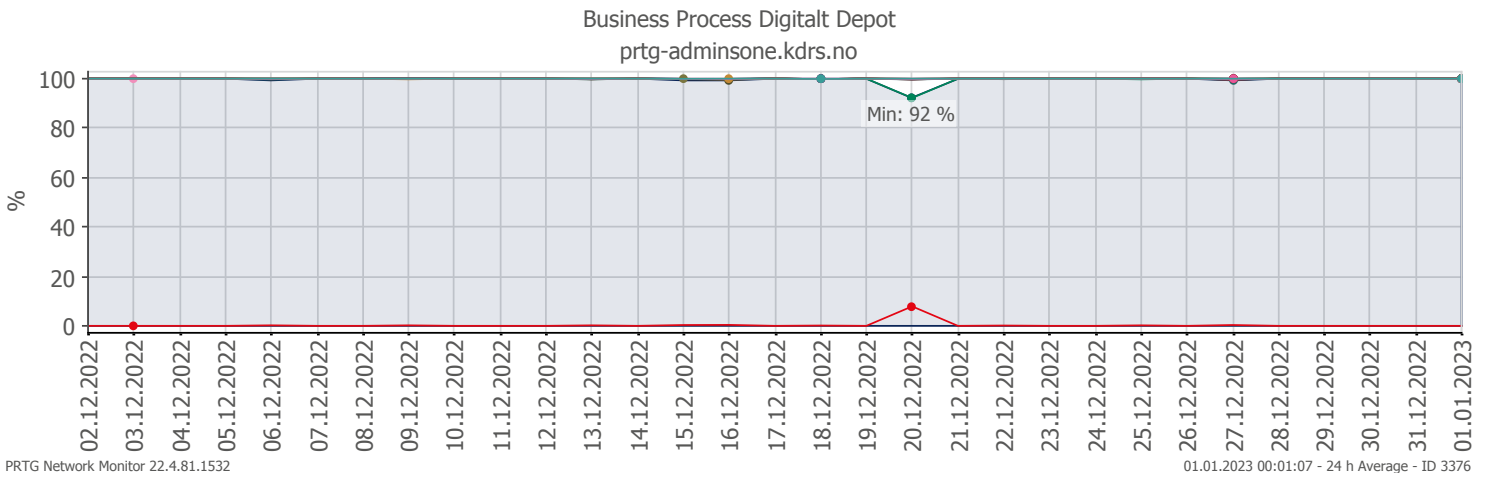

Oppetid KDRS Digitalt Depot 24x7: Business Process Digitalt Depot

Report Time Span:	01.12.2022 00:00:00 - 01.01.2023 00:00:00			
Report Hours:	24x7			
Sensor Type:	Business Process (60 s Interval)			
Probe, Group, Device:	Local probe > Local probe > prtq-adminsone.kdrs.no			
Uptime Stats:	Up:	99,676 % ■ [30d 17h 41m 00s]	Down:	0,324 % ■ [02h 24m 00s]
Request Stats:	Good:	99,64 % ■ [44260]	Failed:	0,36 % ■ [160]
Average (Global State):	100 %			