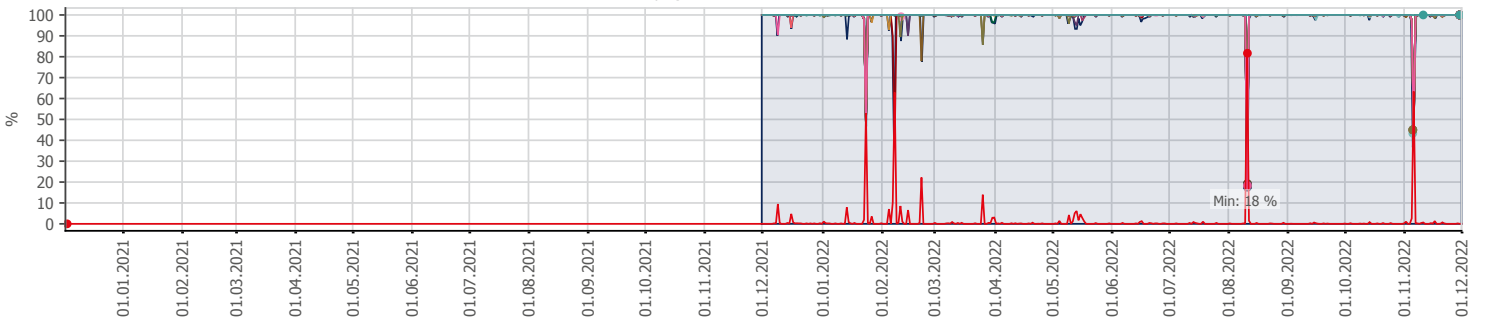

Business Process Digitalt Depot
prt-g-adminsone.kdrs.no

PRTG Network Monitor 22.2.77.2204

01.12.2022 02:14:18 - 24 h Average - ID 3376

Channel	Average
Global State	99 %
SSL VPN	100 %
EPP IKAR	99 %
Fjerndepot nord	99 %
Fjerndepot sør	99 %
EPP IKAT	99 %
EPP IKAMR	99 %
EPP IKAVA	99 %
Fake DNS	100 %