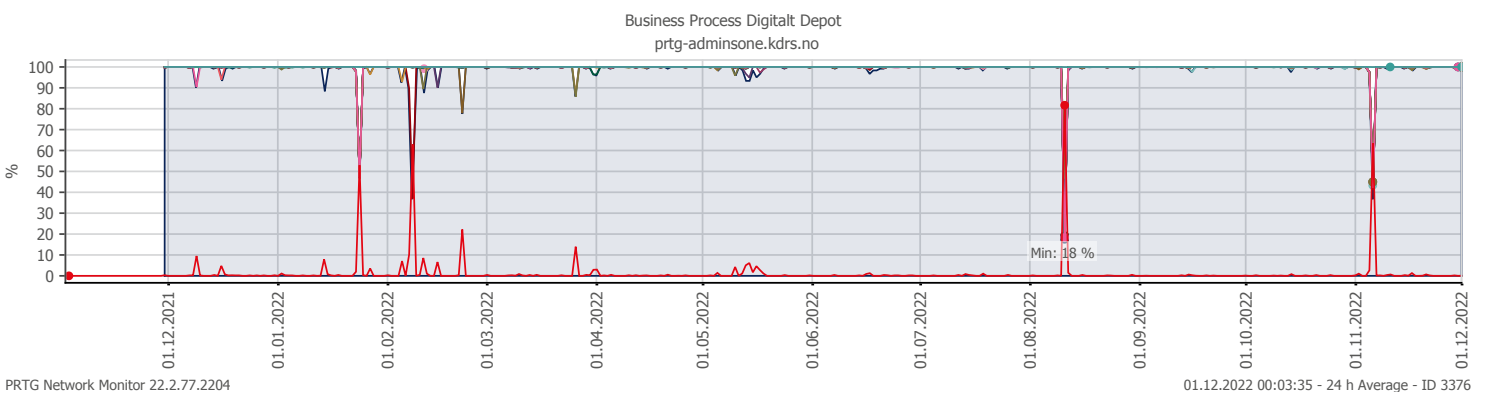

Channel	Average
Global State	98 %
SSL VPN	100 %
EPP IKAR	98 %
Fjerndepot nord	98 %
Fjerndepot sør	98 %
EPP IKAT	98 %
EPP IKAMR	98 %
EPP IKAVA	98 %
Fake DNS	98 %