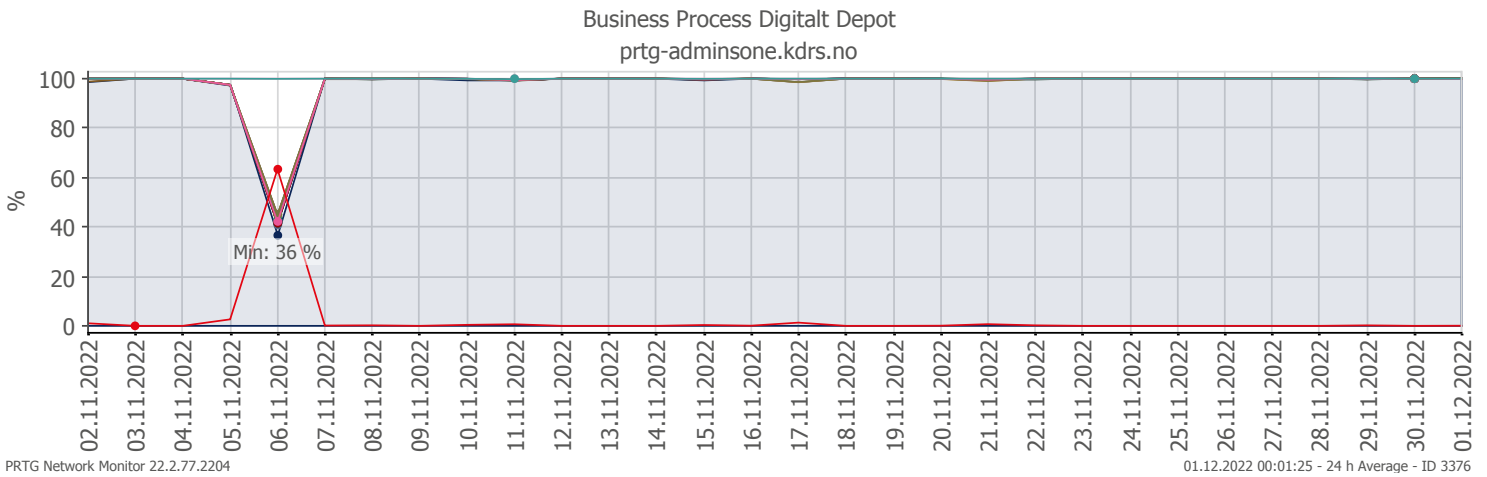

## Oppetid KDRS Digitalt Depot 24x7: Business Process Digitalt Depot

Report Time Span:	01.11.2022 00:00:00 - 01.12.2022 00:00:00					
Report Hours:	24x7					
Sensor Type:	Business Process (60 s Interval)					
Probe, Group, Device:	Local probe > Local probe > prtg-adminsone.kdrs.no					
Uptime Stats:	Up:	97,606 %	[29d 02h 46m 11s]	Down:	2,394 %	[17h 08m 22s]
Request Stats:	Good:	97,529 %	[41919]	Failed:	2,471 %	[1062]
Average (Global State):	98 %					