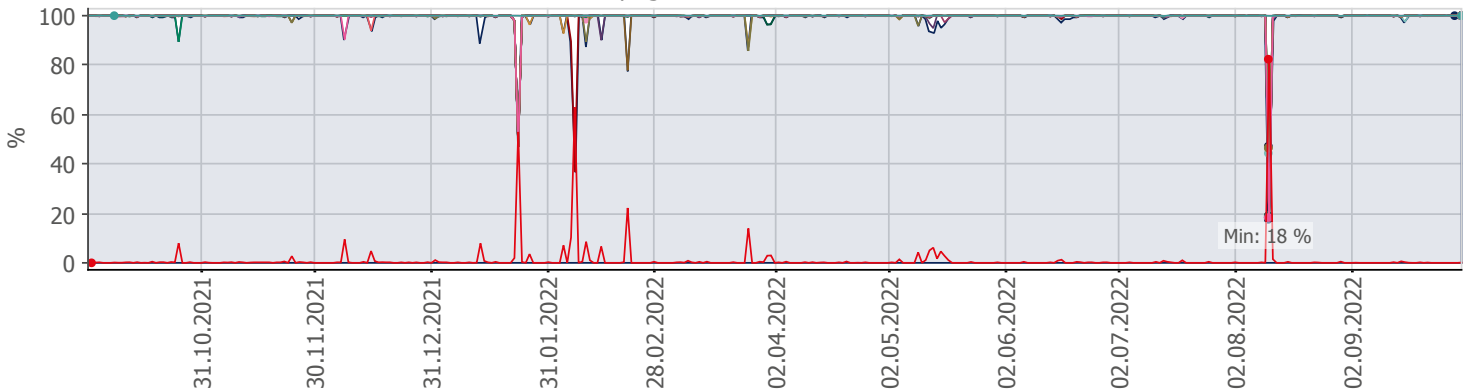

Oppetid KDRS Digitalt Depot 24x7: Business Process Digitalt Depot

Report Time Span:	01.10.2021 00:00:00 - 01.10.2022 00:00:00					
Report Hours:	24x7					
Sensor Type:	Business Process (60 s Interval)					
Probe, Group, Device:	Local probe > Local probe > prt-g-adminsone.kdrs.no					
Uptime Stats:	Up:	98,974 %	[358d 22h 37m 45s]	Down:	1,026 %	[03d 17h 18m 15s]
Request Stats:	Good:	98,851 %	[516575]	Failed:	1,149 %	[6004]
Average (Global State):	99 %					

Business Process Digitalt Depot
prt-g-adminsone.kdrs.no

PRTG Network Monitor 22.2.77.2204

01.10.2022 02:14:34 - 24 h Average - ID 3376

Downtime	(%)	Global State	SSL VPN
EPP IKAR		Fjerndepot nord	Fjerndepot sør
EPP IKAT		EPP IKAMR	EPP IKAVA
Fake DNS		EPP IKAK	EPP IKAF
EPP IKATO		EPP ARKNOR	EPP DRMBY
EPP AAMA		EPP FARKSF	EPP TRDBY
AD Sikker		AD Admin	