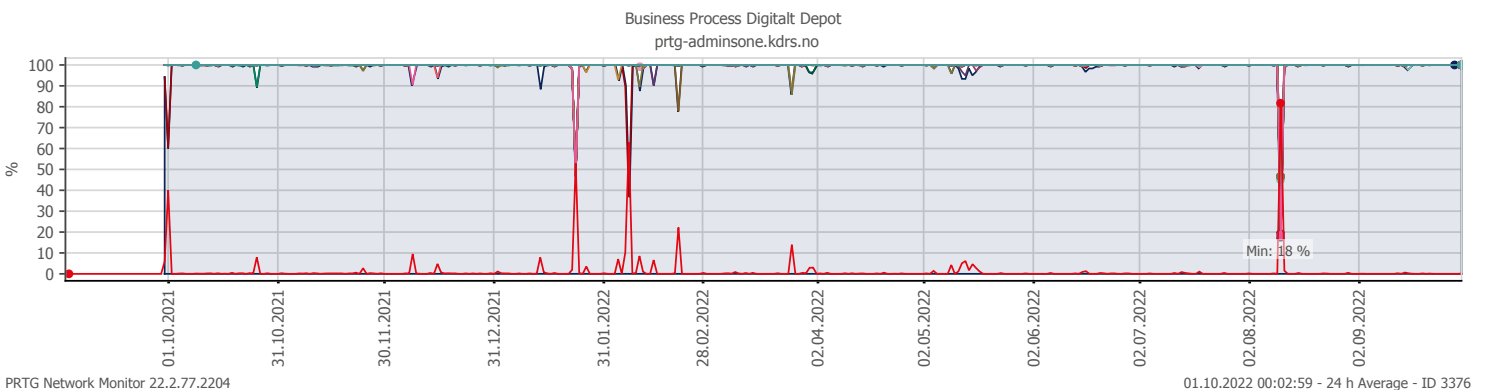

## Oppetid KDRS Digitalt Depot 24x7: Business Process Digitalt Depot

Report Time Span:	01.09.2022 00:00:00 - 01.10.2022 00:00:00					
Report Hours:	24x7					
Sensor Type:	Business Process (60 s Interval)					
Probe, Group, Device:	Local probe > Local probe > prtg-adminsone.kdrs.no					
Uptime Stats:	Up:	99,94 %	[29d 21h 04m 20s]	Down:	0,06 %	[26m 00s]
Request Stats:	Good:	99,893 %	[43022]	Failed:	0,107 %	[46]
Average (Global State):	100 %					

- Downtime (%)
- Global State
- SSL VPN
- EPP IKAR
- Fjerndepot nord
- Fjerndepot sør
- EPP IKAT
- EPP IKAMR
- EPP IKAVA
- Fake DNS
- EPP IKAK
- EPP IKAF
- EPP IKATO
- EPP ARKNOR
- EPP DRMBY
- EPP AAMA
- EPP FARKSF
- EPP TRDBY
- AD Sikker
- AD Admin