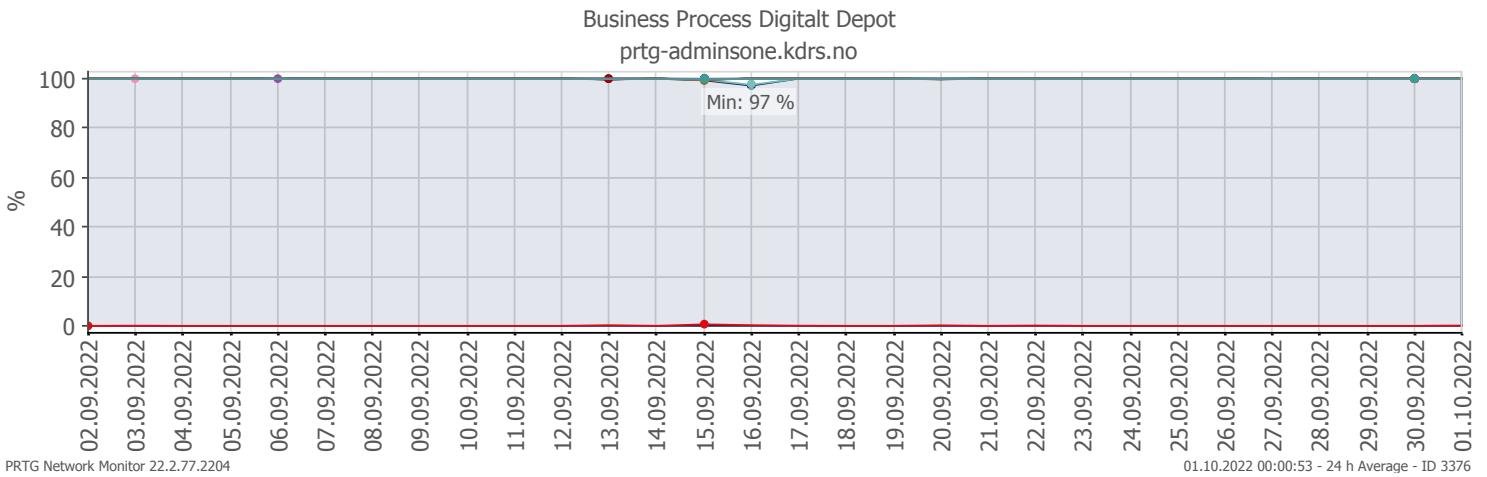

## Oppetid KDRS Digitalt Depot 24x7: Business Process Digitalt Depot

Report Time Span:	01.09.2022 00:00:00 - 01.10.2022 00:00:00					
Report Hours:	24x7					
Sensor Type:	Business Process (60 s Interval)					
Probe, Group, Device:	Local probe > Local probe > prtg-adminsone.kdrs.no					
Uptime Stats:	Up:	99,94 %	[29d 21h 04m 20s]	Down:	0,06 %	[26m 00s]
Request Stats:	Good:	99,893 %	[43022]	Failed:	0,107 %	[46]
Average (Global State):	100 %					