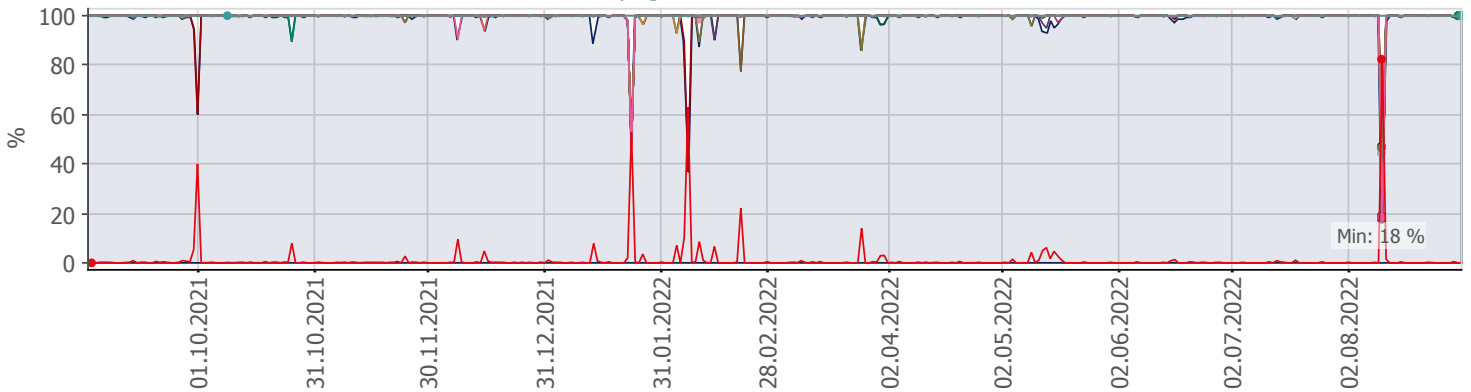

Oppetid KDRS Digitalt Depot 24x7: Business Process Digitalt Depot

Report Time Span:	01.09.2021 00:00:00 - 01.09.2022 00:00:00					
Report Hours:	24x7					
Sensor Type:	Business Process (60 s Interval)					
Probe, Group, Device:	Local probe > Local probe > prt-g-adminsone.kdrs.no					
Uptime Stats:	Up:	98,836 %	[358d 09h 36m 54s]	Down:	1,164 %	[04d 05h 17m 15s]
Request Stats:	Good:	98,708 %	[515779]	Failed:	1,292 %	[6751]
Average (Global State):	99 %					

Business Process Digitalt Depot
prt-g-adminsone.kdrs.no

PRTG Network Monitor 22.2.77.2204

01.09.2022 02:14:39 - 24 h Average - ID 3376

- Downtime
- EPP IKAR
- EPP IKAT
- Fake DNS
- EPP IKATO
- EPP AAMA
- AD Sikker
- Global State
- Fjerndepot nord
- EPP IKAMR
- EPP IKAK
- EPP ARKNOR
- EPP FARKSF
- AD Admin
- SSL VPN
- Fjerndepot sør
- EPP IKAVA
- EPP IKAF
- EPP DRMBY
- EPP TRDBY