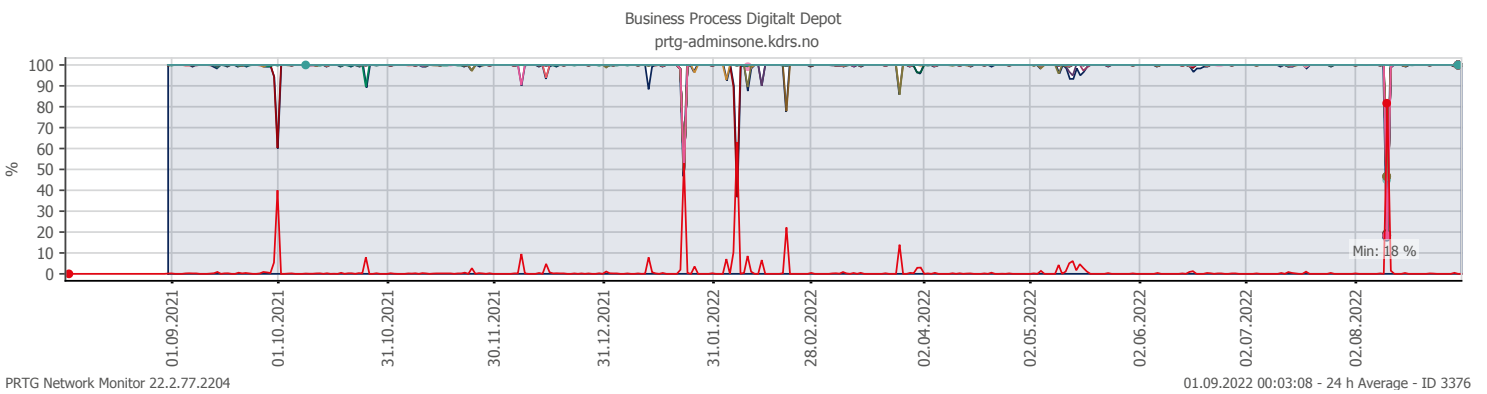

## Oppetid KDRS Digitalt Depot 24x7: Business Process Digitalt Depot

Report Time Span:	01.08.2022 00:00:00 - 01.09.2022 00:00:00			
Report Hours:	24x7			
Sensor Type:	Business Process (60 s Interval)			
Probe, Group, Device:	Local probe > Local probe > prtg-adminsone.kdrs.no			
Uptime Stats:	Up:	97,299 %	[30d 01h 12m 22s]	Down: 2,701 % [20h 01m 22s]
Request Stats:	Good:	97,249 %	[43275]	Failed: 2,751 % [1224]
Average (Global State):	97 %			

Channel	Average
Global State	97 %
SSL VPN	100 %
EPP IKAR	97 %
Fjerndepot nord	98 %
Fjerndepot sør	98 %
EPP IKAT	97 %
EPP IKAMR	97 %
EPP IKAVA	97 %
Fake DNS	98 %

Channel	Average
EPP IKAK	97 %
EPP IKAF	97 %
EPP IKATO	97 %
EPP ARKNOR	97 %
EPP DRMBY	97 %
EPP AAMA	97 %
EPP FARKSF	97 %
EPP TRDBY	97 %
AD Sikker	98 %
AD Admin	100 %