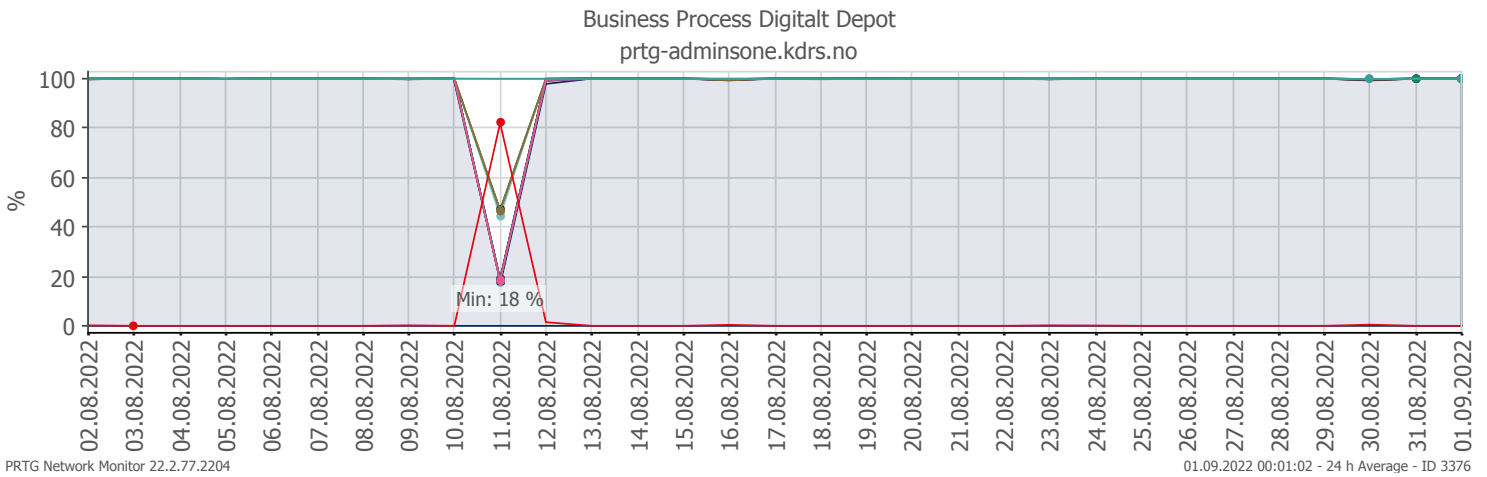

## Oppetid KDRS Digitalt Depot 24x7: Business Process Digitalt Depot

Report Time Span:	01.08.2022 00:00:00 - 01.09.2022 00:00:00			
Report Hours:	24x7			
Sensor Type:	Business Process (60 s Interval)			
Probe, Group, Device:	Local probe > Local probe > prtg-adminsone.kdrs.no			
Uptime Stats:	Up:	97,299 %	[30d 01h 12m 22s]	Down: 2,701 % [20h 01m 22s]
Request Stats:	Good:	97,249 %	[43275]	Failed: 2,751 % [1224]
Average (Global State):	97 %			

Channel	Average
Global State	97 %
SSL VPN	100 %
EPP IKAR	97 %
Fjerndepot nord	98 %
Fjerndepot sør	98 %
EPP IKAT	97 %
EPP IKAMR	97 %
EPP IKAVA	97 %
Fake DNS	98 %

Channel	Average
EPP IKAK	97 %
EPP IKAF	97 %
EPP IKATO	97 %
EPP ARKNOR	97 %
EPP DRMBY	97 %
EPP AAMA	97 %
EPP FARKSF	97 %
EPP TRDBY	97 %
AD Sikker	98 %
AD Admin	100 %