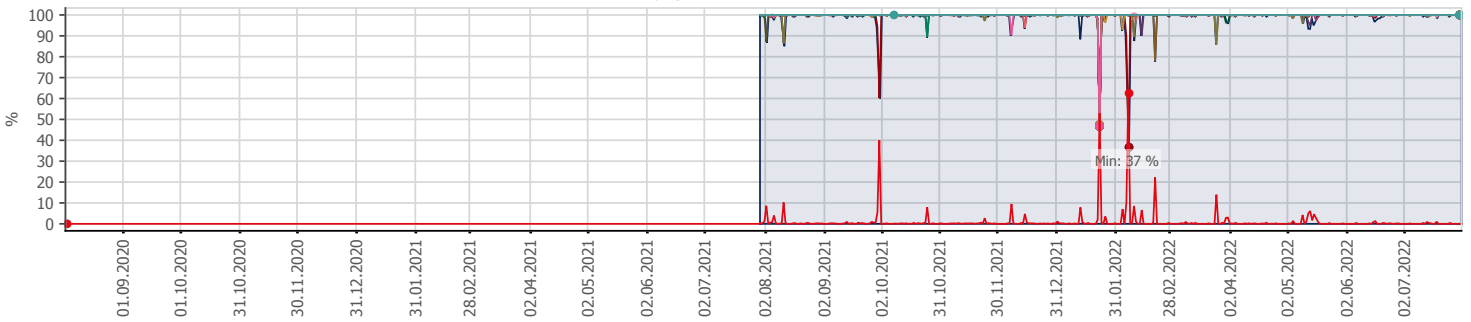

Business Process Digitalt Depot
prtg-adminsone.kdrs.no

PRTG Network Monitor 22.2.76.1705

01.08.2022 02:15:04 - 24 h Average - ID 3376

Channel	Average
Global State	99 %
SSL VPN	100 %
EPP IKAR	100 %
Fjerndepot nord	100 %
Fjerndepot sør	100 %
EPP IKAT	100 %
EPP IKAMR	100 %
EPP IKAVA	99 %
Fake DNS	100 %