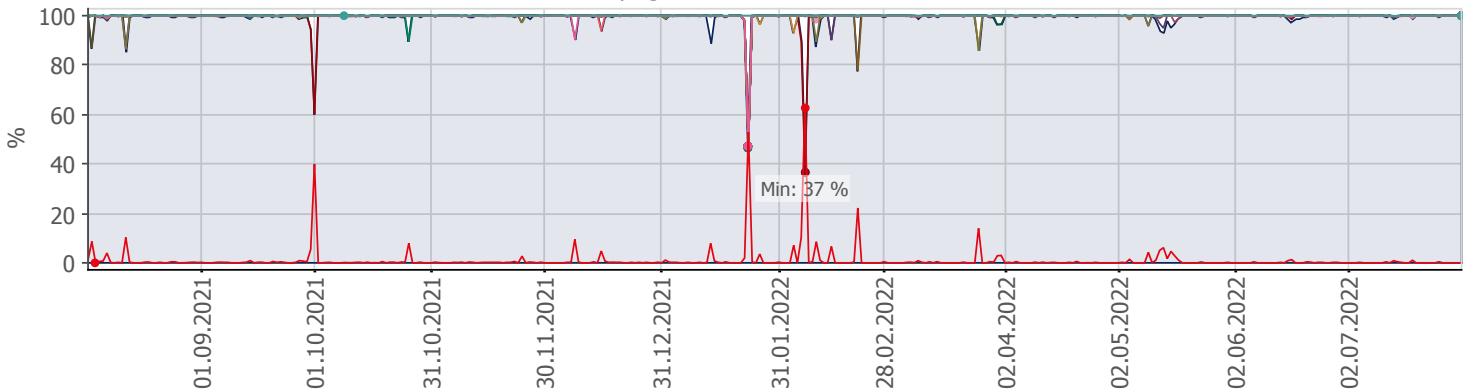

Oppetid KDRS Digitalt Depot 24x7: Business Process Digitalt Depot

Report Time Span:	01.08.2021 00:00:00 - 01.08.2022 00:00:00					
Report Hours:	24x7					
Sensor Type:	Business Process (60 s Interval)					
Probe, Group, Device:	Local probe > Local probe > prtg-adminsone.kdrs.no					
Uptime Stats:	Up:	98,989 %	[358d 22h 16m 18s]	Down:	1,011 %	[03d 15h 59m 54s]
Request Stats:	Good:	98,83 %	[516408]	Failed:	1,17 %	[6111]
Average (Global State):	99 %					

Business Process Digitalt Depot
prtg-adminsone.kdrs.no

PRTG Network Monitor 22.2.76.1705

01.08.2022 02:15:04 - 24 h Average - ID 3376

- Downtime (%)
- Global State
- SSL VPN
- EPP IKAR
- Fjerndepot nord
- Fjerndepot sør
- EPP IKAT
- EPP IKAMR
- EPP IKAVA
- Fake DNS
- EPP IKAK
- EPP IKAF
- EPP IKATO
- EPP ARKNOR
- EPP DRMBY
- EPP AAMA
- EPP FARKSF
- EPP TRDBY
- AD Sikker
- AD Admin