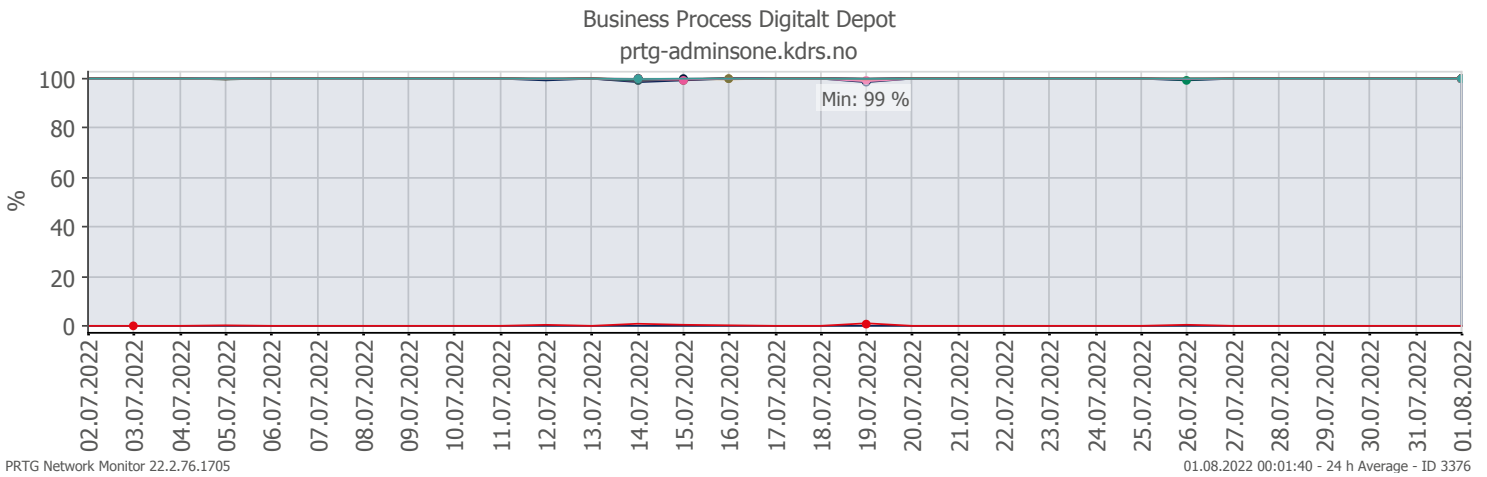

## Oppetid KDRS Digitalt Depot 24x7: Business Process Digitalt Depot

Report Time Span:	01.07.2022 00:00:00 - 01.08.2022 00:00:00					
Report Hours:	24x7					
Sensor Type:	Business Process (60 s Interval)					
Probe, Group, Device:	Local probe > Local probe > prtg-adminsone.kdrs.no					
Uptime Stats:	Up:	99,889 %	[30d 15h 10m 51s]	Down:	0,111 %	[49m 00s]
Request Stats:	Good:	99,846 %	[44113]	Failed:	0,154 %	[68]
Average (Global State):	100 %					