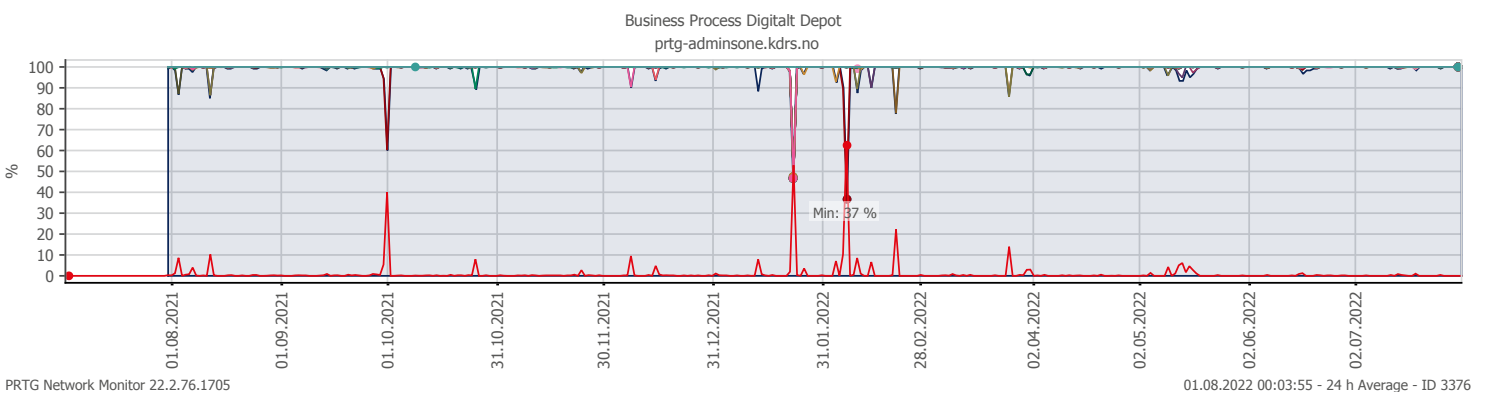

## Oppetid KDRS Digitalt Depot 24x7: Business Process Digitalt Depot

Report Time Span:	01.07.2022 00:00:00 - 01.08.2022 00:00:00					
Report Hours:	24x7					
Sensor Type:	Business Process (60 s Interval)					
Probe, Group, Device:	Local probe > Local probe > prtg-adminsone.kdrs.no					
Uptime Stats:	Up:	99,889 %	[30d 15h 10m 51s]	Down:	0,111 %	[49m 00s]
Request Stats:	Good:	99,846 %	[44113]	Failed:	0,154 %	[68]
Average (Global State):	100 %					

- Downtime (%)
- Global State
- SSL VPN
- EPP IKAR
- Fjerndepot nord
- Fjerndepot sør
- EPP IKAT
- EPP IKAMR
- EPP IKAVA
- Fake DNS
- EPP IKAK
- EPP IKAF
- EPP IKATO
- EPP ARKNOR
- EPP DRMBY
- EPP AAMA
- EPP FARKSF
- EPP TRDBY
- AD Sikker
- AD Admin