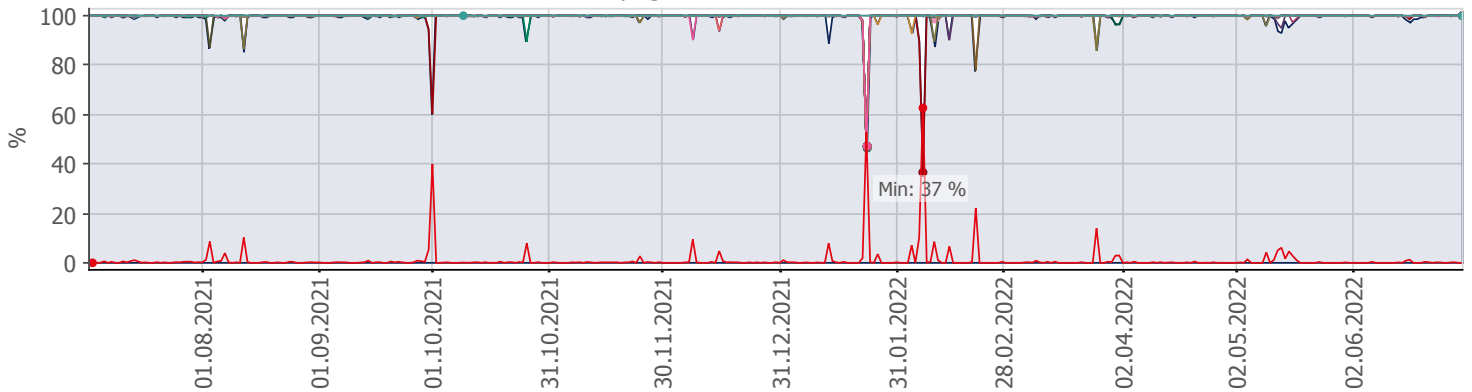

Oppetid KDRS Digitalt Depot 24x7: Business Process Digitalt Depot

Report Time Span:	01.07.2021 00:00:00 - 01.07.2022 00:00:00					
Report Hours:	24x7					
Sensor Type:	Business Process (60 s Interval)					
Probe, Group, Device:	Local probe > Local probe > prtq-adminsone.kdrs.no					
Uptime Stats:	Up:	98,978 %	[359d 03h 08m 45s]	Down:	1,022 %	[03d 17h 00m 54s]
Request Stats:	Good:	98,814 %	[516684]	Failed:	1,186 %	[6202]
Average (Global State):	99 %					

Business Process Digitalt Depot
prtq-adminsone.kdrs.no

PRTG Network Monitor 22.1.75.1594

01.07.2022 02:18:59 - 24 h Average - ID 3376

- Downtime
- EPP IKAR
- EPP IKAT
- Fake DNS
- EPP IKATO
- EPP AAMA
- AD Sikker
- Global State
- Fjerndepot nord
- EPP IKAMR
- EPP IKAK
- EPP ARKNOR
- EPP FARKSF
- AD Admin
- SSL VPN
- Fjerndepot sør
- EPP IKAVA
- EPP IKAF
- EPP DRMBY
- EPP TRDBY