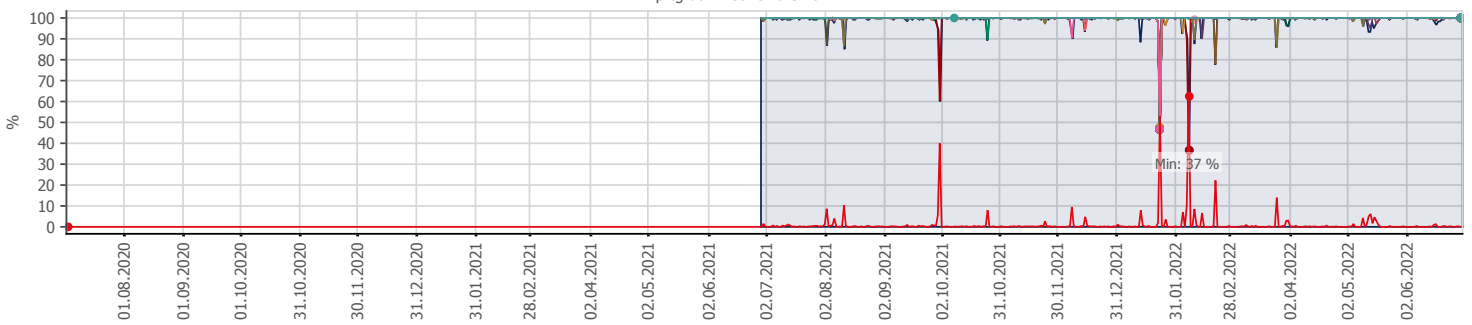

Business Process Digitalt Depot
prtq-adminsone.kdrs.no

PRTG Network Monitor 22.1.75.1594

01.07.2022 02:18:59 - 24 h Average - ID 3376

Channel	Average
Global State	99 %
SSL VPN	100 %
EPP IKAR	100 %
Fjerndepot nord	100 %
Fjerndepot sør	100 %
EPP IKAT	100 %
EPP IKAMR	100 %
EPP IKAVA	99 %
Fake DNS	100 %