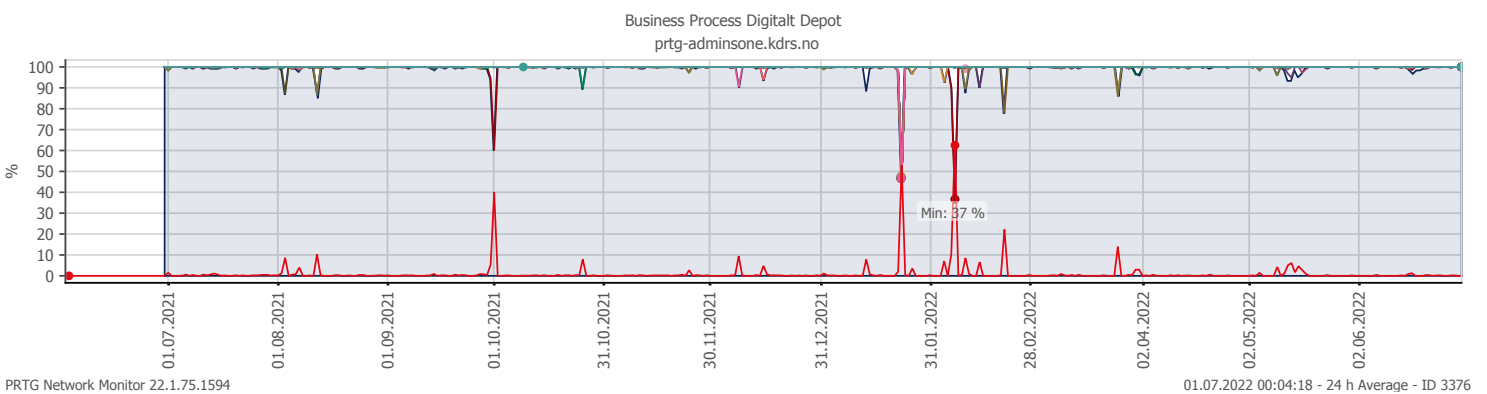

Oppetid KDRS Digitalt Depot 24x7: Business Process Digitalt Depot

Report Time Span:	01.06.2022 00:00:00 - 01.07.2022 00:00:00					
Report Hours:	24x7					
Sensor Type:	Business Process (60 s Interval)					
Probe, Group, Device:	Local probe > Local probe > prtg-adminsone.kdrs.no					
Uptime Stats:	Up:	99,856 %	[29d 21h 27m 58s]	Down:	0,144 %	[01h 02m 00s]
Request Stats:	Good:	99,673 %	[42992]	Failed:	0,327 %	[141]
Average (Global State):	100 %					

- Downtime (%)
- Global State
- SSL VPN
- EPP IKAR
- Fjerndepot nord
- Fjerndepot sør
- EPP IKAT
- EPP IKAMR
- EPP IKAVA
- Fake DNS
- EPP IKAK
- EPP IKAF
- EPP IKATO
- EPP ARKNOR
- EPP DRMBY
- EPP AAMA
- EPP FARKSF
- EPP TRDBY
- AD Sikker
- AD Admin