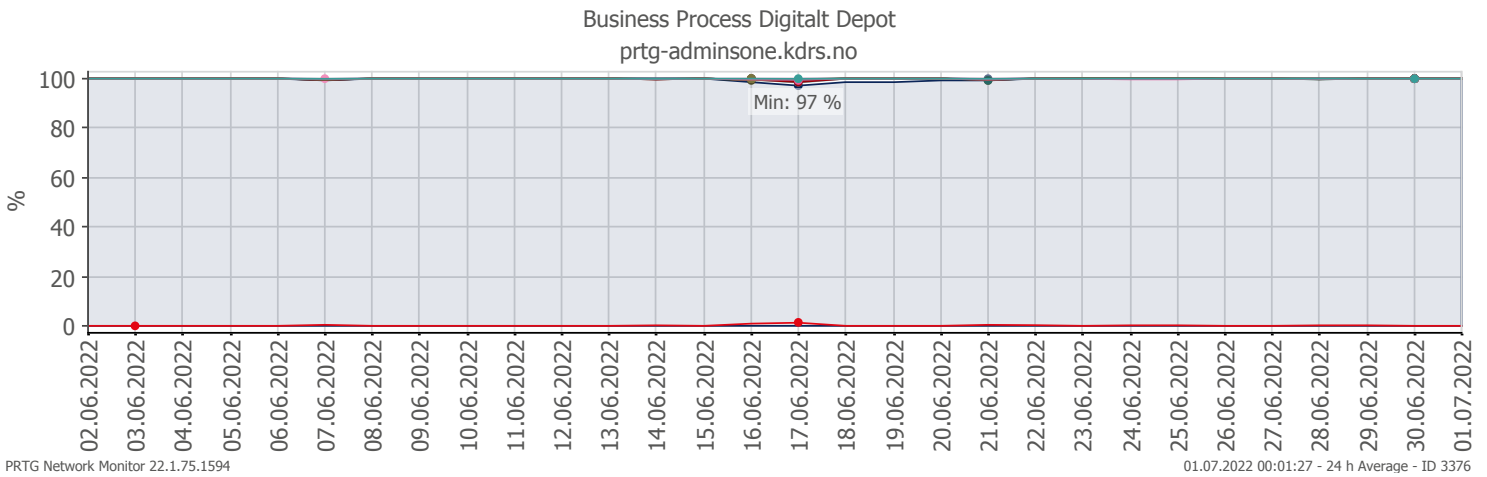

Oppetid KDRS Digitalt Depot 24x7: Business Process Digitalt Depot

Report Time Span:	01.06.2022 00:00:00 - 01.07.2022 00:00:00					
Report Hours:	24x7					
Sensor Type:	Business Process (60 s Interval)					
Probe, Group, Device:	Local probe > Local probe > prtg-adminsone.kdrs.no					
Uptime Stats:	Up:	99,856 %	[29d 21h 27m 58s]	Down:	0,144 %	[01h 02m 00s]
Request Stats:	Good:	99,673 %	[42992]	Failed:	0,327 %	[141]
Average (Global State):	100 %					