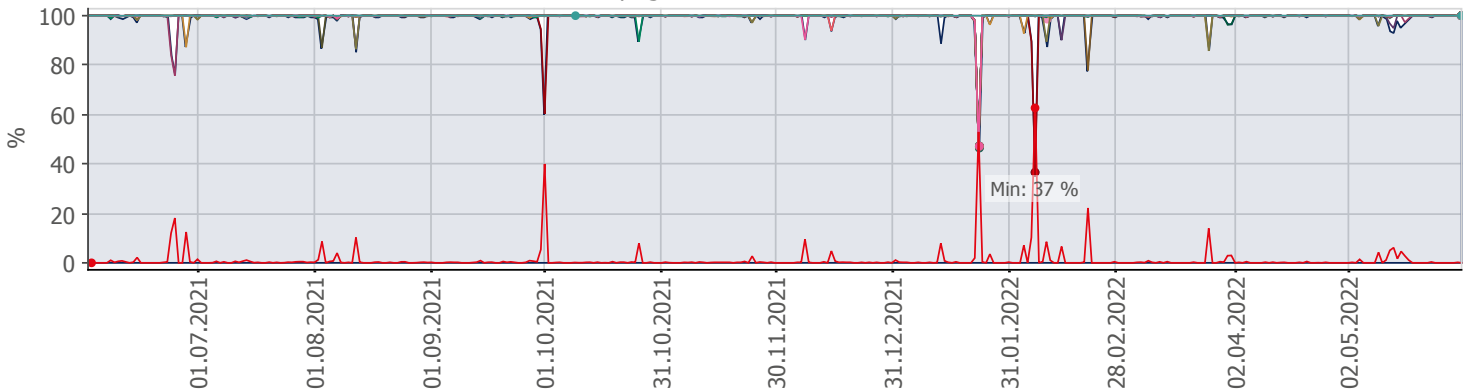

## Oppetid KDRS Digitalt Depot 24x7: Business Process Digitalt Depot

Report Time Span:	01.06.2021 00:00:00 - 01.06.2022 00:00:00					
Report Hours:	24x7					
Sensor Type:	Business Process (60 s Interval)					
Probe, Group, Device:	Local probe > Local probe > prtg-adminsone.kdrs.no					
Uptime Stats:	Up:	98,851 %	[358d 14h 37m 51s]	Down:	1,149 %	[04d 04h 01m 08s]
Request Stats:	Good:	98,668 %	[515850]	Failed:	1,332 %	[6966]
Average (Global State):	99 %					

Business Process Digitalt Depot  
prtg-adminsone.kdrs.no

PRTG Network Monitor 22.1.75.1594

01.06.2022 02:18:53 - 24 h Average - ID 3376

Downtime	(%)	Global State	SSL VPN
EPP IKAR	Fjerndepot nord	EPP IKAMR	Fjerndepot sør
EPP IKAT	EPP IKAK	EPP IKAVA	EPP IKAF
Fake DNS	EPP ARKNOR	EPP DRMBY	EPP TRDBY
EPP IKATO	EPP FARKSF	AD Sikker	AD Admin
EPP AAMA			