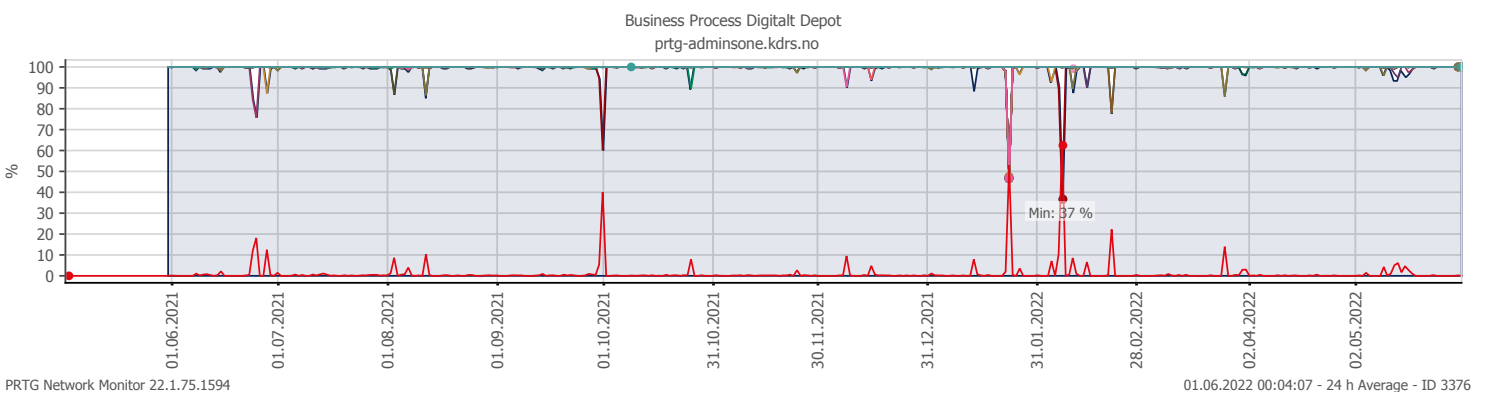

Channel	Average
Global State	99 %
SSL VPN	100 %
EPP IKAR	100 %
Fjerndepot nord	100 %
Fjerndepot sør	100 %
EPP IKAT	100 %
EPP IKAMR	100 %
EPP IKAVA	100 %
Fake DNS	100 %