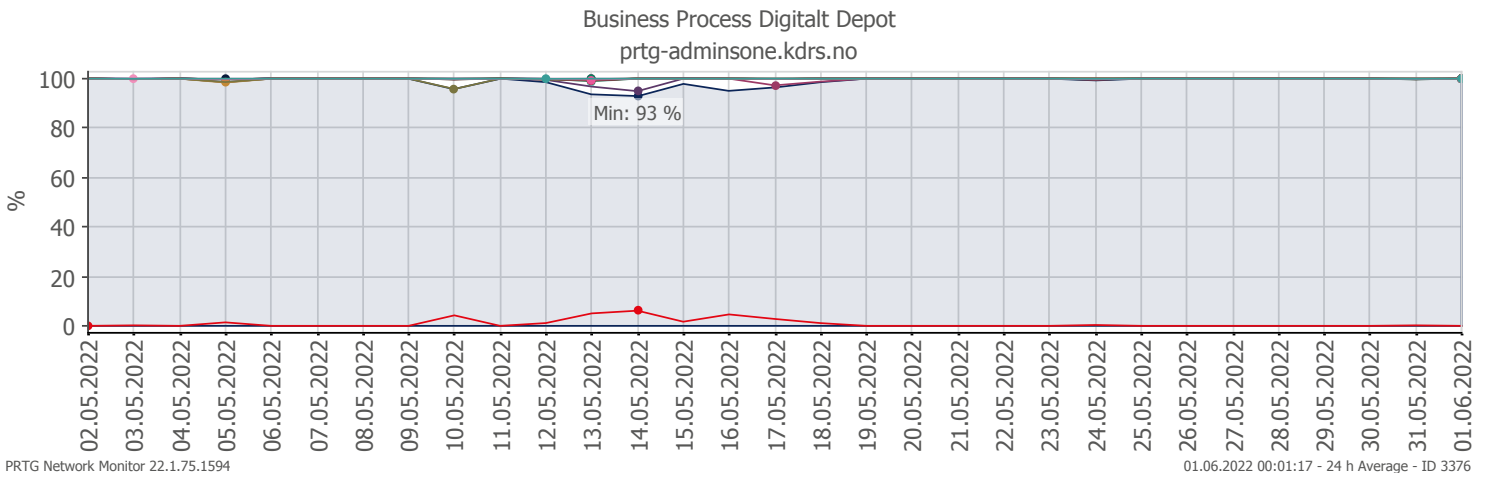

Oppetid KDRS Digitalt Depot 24x7: Business Process Digitalt Depot

| | | | | |
|-------------------------|--|--|---------|---|
| Report Time Span: | 01.05.2022 00:00:00 - 01.06.2022 00:00:00 | | | |
| Report Hours: | 24x7 | | | |
| Sensor Type: | Business Process (60 s Interval) | | | |
| Probe, Group, Device: | Local probe > Local probe > prtq-adminsone.kdrs.no | | | |
| Uptime Stats: | Up: | 99,067 % ■ [30d 15h 07m 55s] | Down: | 0,933 % ■ [06h 55m 27s] |
| Request Stats: | Good: | 98,939 % ■ [44104] | Failed: | 1,061 % ■ [473] |
| Average (Global State): | 99 % | | | |