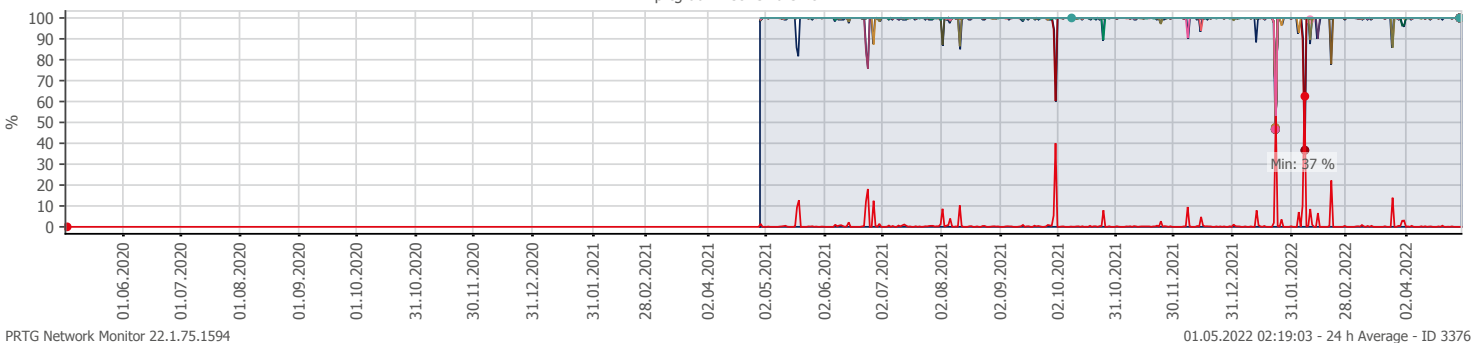

Business Process Digitalt Depot
prtg-adminsone.kdrs.no

Channel	Average
Global State	99 %
SSL VPN	100 %
EPP IKAR	100 %
Fjerndepot nord	100 %
Fjerndepot sør	100 %
EPP IKAT	100 %
EPP IKAMR	100 %
EPP IKAVA	99 %
Fake DNS	100 %