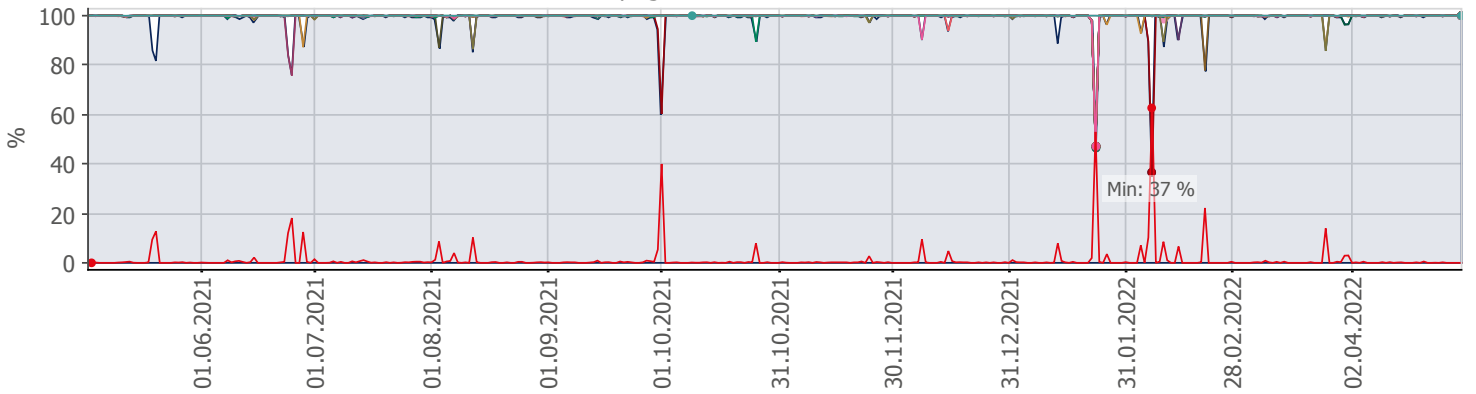

Oppetid KDRS Digitalt Depot 24x7: Business Process Digitalt Depot

Report Time Span:	01.05.2021 00:00:00 - 01.05.2022 00:00:00					
Report Hours:	24x7					
Sensor Type:	Business Process (60 s Interval)					
Probe, Group, Device:	Local probe > Local probe > prtg-adminsone.kdrs.no					
Uptime Stats:	Up:	98,863 %	[358d 15h 21m 13s]	Down:	1,137 %	[04d 02h 57m 40s]
Request Stats:	Good:	98,658 %	[515758]	Failed:	1,342 %	[7014]
Average (Global State):	99 %					

Business Process Digitalt Depot
prtg-adminsone.kdrs.no

- Downtime
- EPP IKAR
- EPP IKAT
- Fake DNS
- EPP IKATO
- EPP AAMA
- AD Sikker
- Global State
- Fjerndepot nord
- EPP IKAMR
- EPP IKAK
- EPP ARKNOR
- EPP FARKSF
- AD Admin
- SSL VPN
- Fjerndepot sør
- EPP IKAVA
- EPP IKAF
- EPP DRMBY
- EPP TRDBY