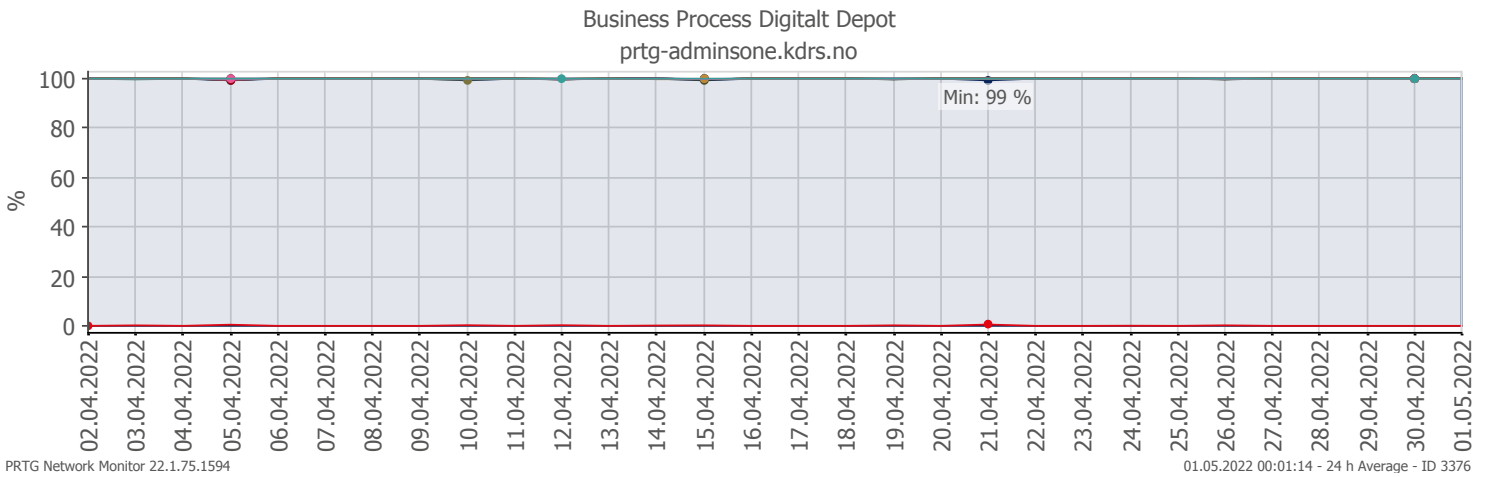

Oppetid KDRS Digitalt Depot 24x7: Business Process Digitalt Depot

Report Time Span:	01.04.2022 00:00:00 - 01.05.2022 00:00:00					
Report Hours:	24x7					
Sensor Type:	Business Process (60 s Interval)					
Probe, Group, Device:	Local probe > Local probe > prtg-adminsone.kdrs.no					
Uptime Stats:	Up:	99,911 %	[29d 17h 52m 54s]	Down:	0,089 %	[38m 00s]
Request Stats:	Good:	99,853 %	[42828]	Failed:	0,147 %	[63]
Average (Global State):	100 %					