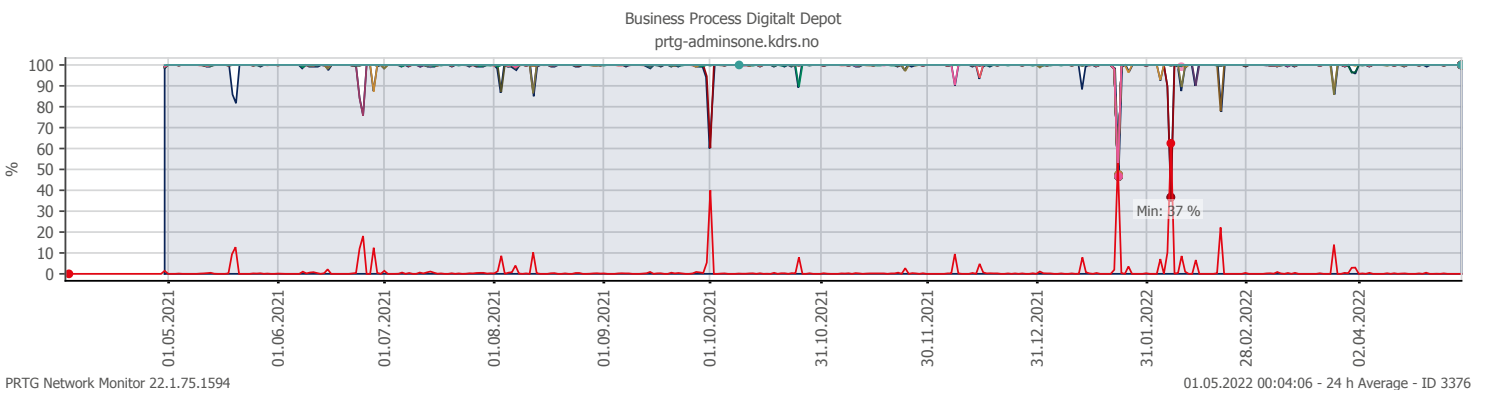

Oppetid KDRS Digitalt Depot 24x7: Business Process Digitalt Depot

Report Time Span:	01.04.2022 00:00:00 - 01.05.2022 00:00:00					
Report Hours:	24x7					
Sensor Type:	Business Process (60 s Interval)					
Probe, Group, Device:	Local probe > Local probe > prtg-adminsone.kdrs.no					
Uptime Stats:	Up:	99,911 %	[29d 17h 52m 54s]	Down:	0,089 %	[38m 00s]
Request Stats:	Good:	99,853 %	[42828]	Failed:	0,147 %	[63]
Average (Global State):	100 %					

- Downtime (%)
- Global State
- SSL VPN
- EPP IKAR
- Fjerndepot nord
- Fjerndepot sør
- EPP IKAT
- EPP IKAMR
- EPP IKAVA
- Fake DNS
- EPP IKAK
- EPP IKAF
- EPP IKATO
- EPP ARKNOR
- EPP DRMBY
- EPP AAMA
- EPP FARKSF
- EPP TRDBY
- AD Sikker
- AD Admin