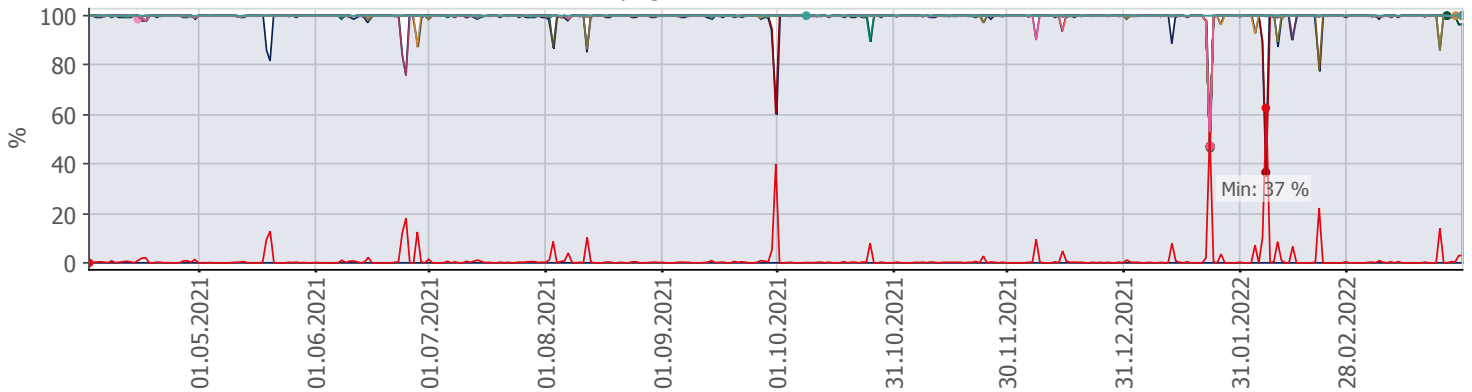

Oppetid KDRS Digitalt Depot 24x7: Business Process Digitalt Depot

Report Time Span:	01.04.2021 00:00:00 - 01.04.2022 00:00:00					
Report Hours:	24x7					
Sensor Type:	Business Process (60 s Interval)					
Probe, Group, Device:	Local probe > Local probe > prtg-adminsone.kdrs.no					
Uptime Stats:	Up:	98,836 %	[358d 17h 50m 30s]	Down:	1,164 %	[04d 05h 21m 34s]
Request Stats:	Good:	98,628 %	[515902]	Failed:	1,372 %	[7174]
Average (Global State):	99 %					

Business Process Digitalt Depot
prtg-adminsone.kdrs.no

PRTG Network Monitor 22.1.74.1869

01.04.2022 02:14:48 - 24 h Average - ID 3376

Downtime	(%)	Global State	SSL VPN
EPP IKAR		Fjerndepot nord	Fjerndepot sør
EPP IKAT		EPP IKAMR	EPP IKAVA
Fake DNS		EPP IKAK	EPP IKAF
EPP IKATO		EPP ARKNOR	EPP DRMBY
EPP AAMA		EPP FARKSF	EPP TRDBY
AD Sikker		AD Admin