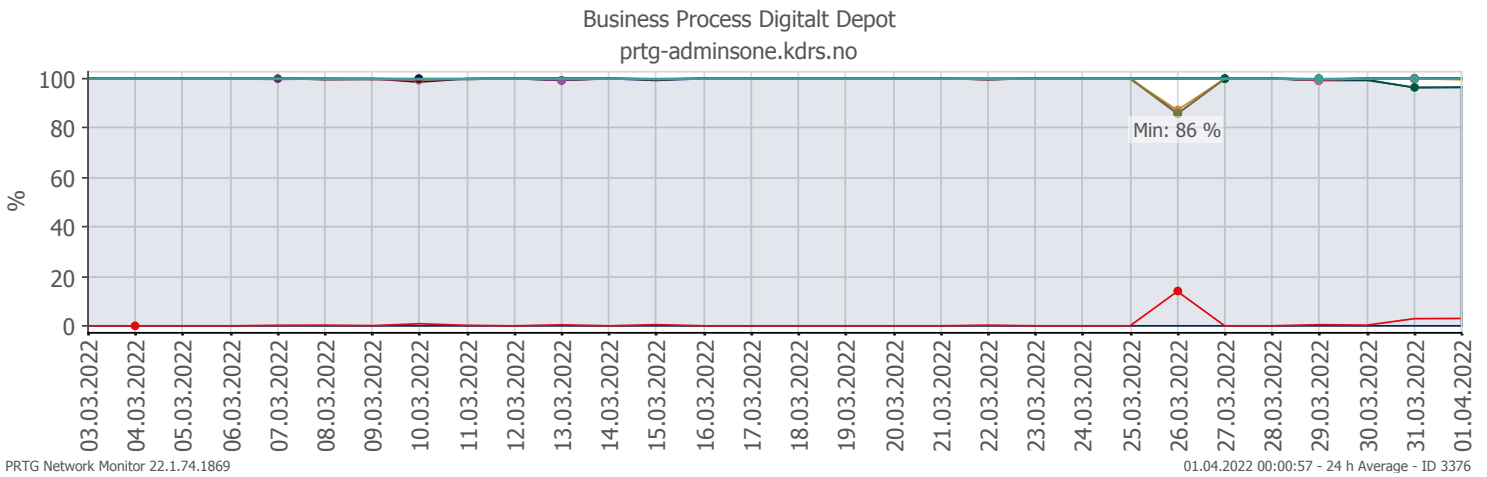

Oppetid KDRS Digitalt Depot 24x7: Business Process Digitalt Depot

Report Time Span:	01.03.2022 00:00:00 - 01.04.2022 00:00:00			
Report Hours:	24x7			
Sensor Type:	Business Process (60 s Interval)			
Probe, Group, Device:	Local probe > Local probe > prt-g-adminsone.kdrs.no			
Uptime Stats:	Up:	99,241 % ■ [30d 12h 08m 11s]	Down:	0,759 % ■ [05h 36m 11s]
Request Stats:	Good:	99,136 % ■ [43924]	Failed:	0,864 % ■ [383]
Average (Global State):	99 %			