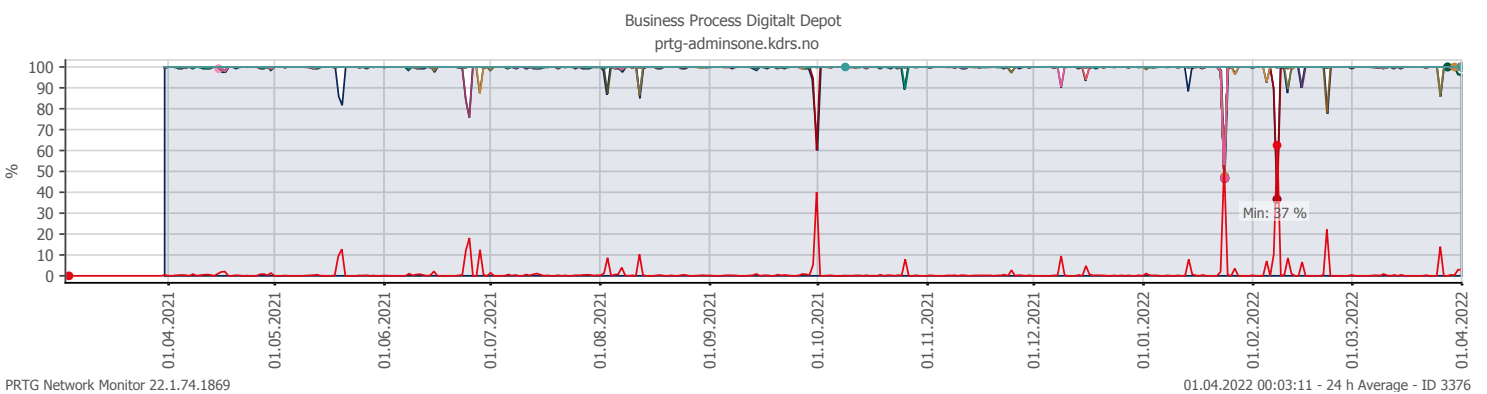

Oppetid KDRS Digitalt Depot 24x7: Business Process Digitalt Depot

Report Time Span:	01.03.2022 00:00:00 - 01.04.2022 00:00:00			
Report Hours:	24x7			
Sensor Type:	Business Process (60 s Interval)			
Probe, Group, Device:	Local probe > Local probe > prt-g-adminsone.kdrs.no			
Uptime Stats:	Up:	99,241 % ■ [30d 12h 08m 11s]	Down:	0,759 % ■ [05h 36m 11s]
Request Stats:	Good:	99,136 % ■ [43924]	Failed:	0,864 % ■ [383]
Average (Global State):	99 %			

- Downtime (%)
- Global State
- SSL VPN
- EPP IKAR
- Fjerndepot nord
- Fjerndepot sør
- EPP IKAT
- EPP IKAMR
- EPP IKAVA
- Fake DNS
- EPP IKAK
- EPP IKAF
- EPP IKATO
- EPP ARKNOR
- EPP DRMBY
- EPP AAMA
- EPP FARKSF
- EPP TRDBY
- AD Sikker
- AD Admin