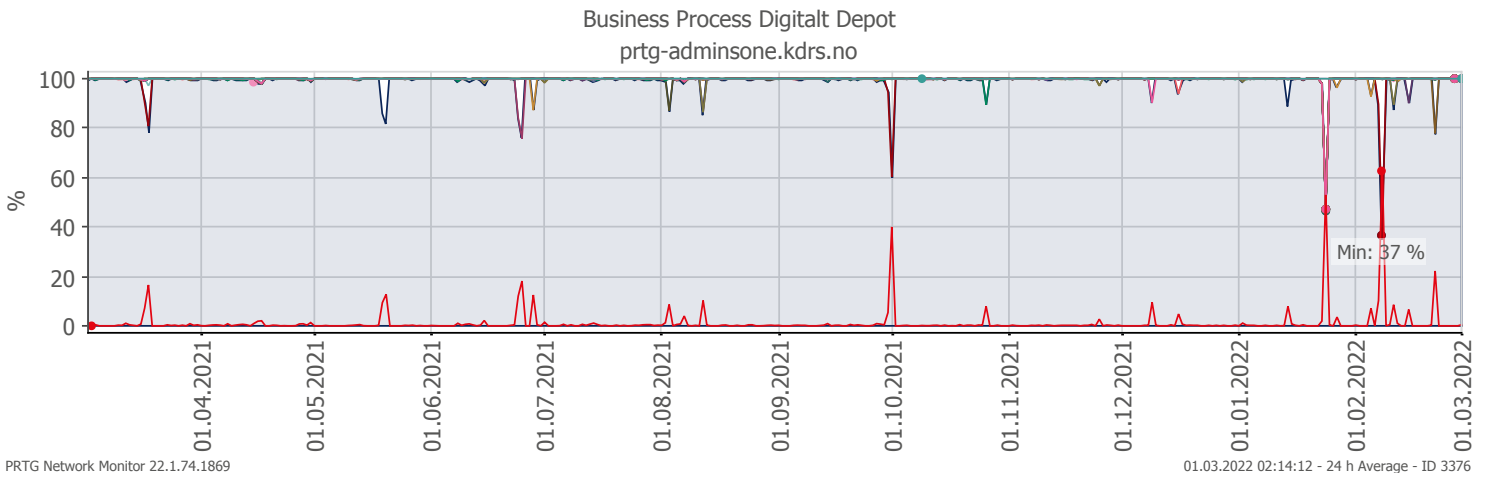

Oppetid KDRS Digitalt Depot 24x7: Business Process Digitalt Depot

Report Time Span:	01.03.2021 00:00:00 - 01.03.2022 00:00:00			
Report Hours:	24x7			
Sensor Type:	Business Process (60 s Interval)			
Probe, Group, Device:	Local probe > Local probe > prtg-adminsone.kdrs.no			
Uptime Stats:	Up:	98,818 % [358d 20h 56m 46s]	Down:	1,182 % [04d 07h 02m 33s]
Request Stats:	Good:	98,588 % [515979]	Failed:	1,412 % [7390]
Average (Global State):	99 %			

- Downtime (%)
- Global State
- SSL VPN
- EPP IKAR
- Fjerndepot nord
- Fjerndepot sør
- EPP IKAT
- EPP IKAMR
- EPP IKAVA
- Fake DNS
- EPP IKAK
- EPP IKAF
- EPP IKATO
- EPP ARKNOR
- EPP DRMBY
- EPP AAMA
- EPP FARKSF
- EPP TRDBY
- AD Sikker
- AD Admin