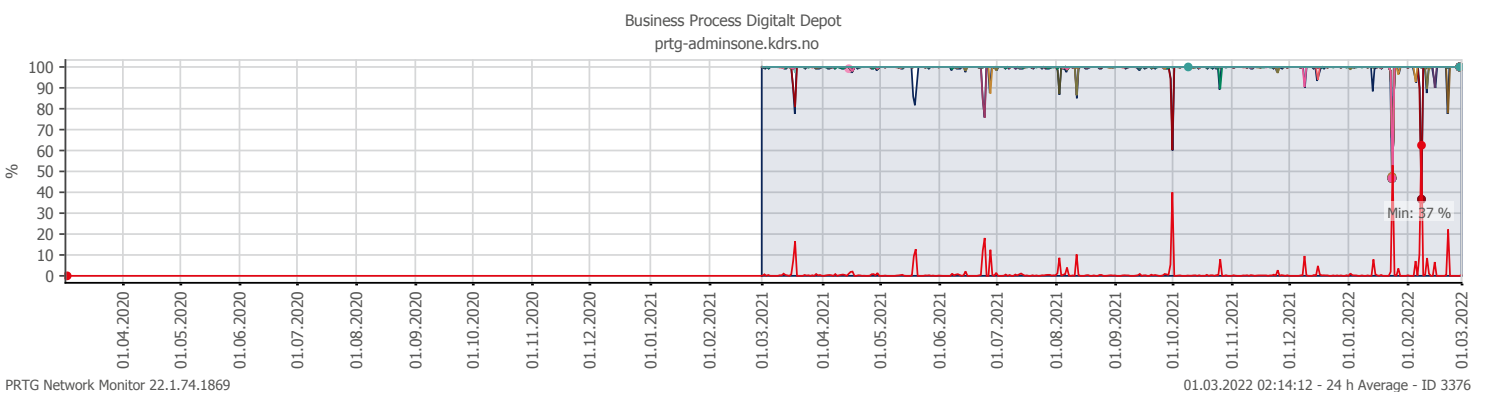

Channel	Average
Global State	99 %
SSL VPN	100 %
EPP IKAR	100 %
Fjerndepot nord	100 %
Fjerndepot sør	100 %
EPP IKAT	100 %
EPP IKAMR	100 %
EPP IKAVA	99 %
Fake DNS	100 %