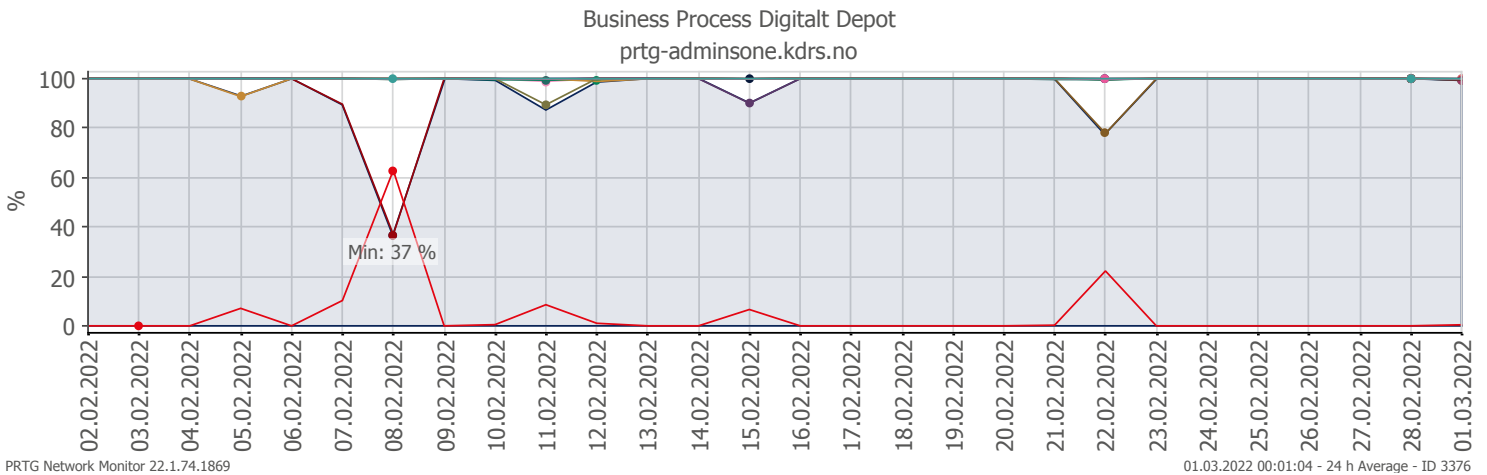

Oppetid KDRS Digitalt Depot 24x7: Business Process Digitalt Depot

Report Time Span:	01.02.2022 00:00:00 - 01.03.2022 00:00:00					
Report Hours:	24x7					
Sensor Type:	Business Process (60 s Interval)					
Probe, Group, Device:	Local probe > Local probe > prtq-adminsone.kdrs.no					
Uptime Stats:	Up:	95,694 %	[26d 05h 25m 39s]	Down:	4,306 %	[01d 04h 19m 34s]
Request Stats:	Good:	95,362 %	[37668]	Failed:	4,638 %	[1832]
Average (Global State):	95 %					