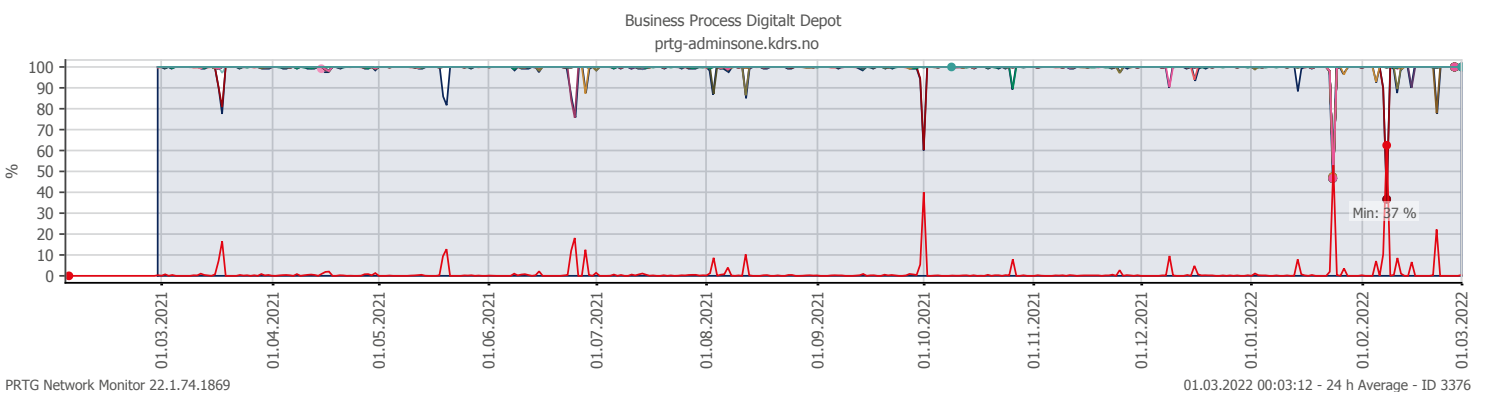

Channel	Average
Global State	95 %
SSL VPN	100 %
EPP IKAR	100 %
Fjerndepot nord	100 %
Fjerndepot sør	100 %
EPP IKAT	100 %
EPP IKAMR	100 %
EPP IKAVA	97 %
Fake DNS	100 %