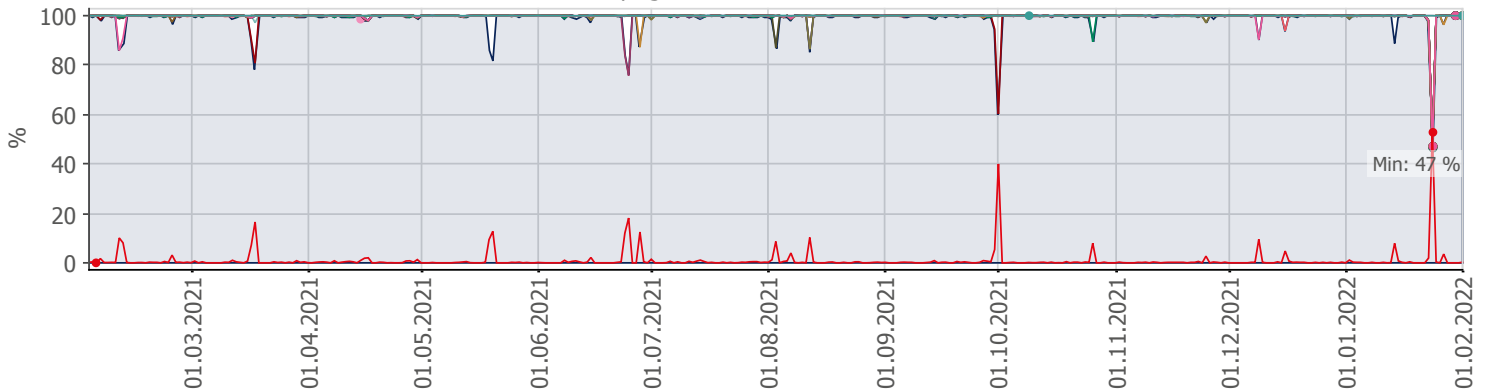

Oppetid KDRS Digitalt Depot 24x7: Business Process Digitalt Depot

Report Time Span:	01.02.2021 00:00:00 - 01.02.2022 00:00:00					
Report Hours:	24x7					
Sensor Type:	Business Process (60 s Interval)					
Probe, Group, Device:	Local probe > Local probe > prtgm-adminsone.kdrs.no					
Uptime Stats:	Up:	99,07 %	[360d 08h 34m 58s]	Down:	0,93 %	[03d 09h 10m 59s]
Request Stats:	Good:	98,837 %	[518091]	Failed:	1,163 %	[6096]
Average (Global State):	99 %					

Business Process Digitalt Depot
prtgm-adminsone.kdrs.no

PRTG Network Monitor 21.4.73.1656

01.02.2022 02:13:42 - 24 h Average - ID 3376

- Downtime
- EPP IKAR
- EPP IKAT
- Fake DNS
- EPP IKATO
- EPP AAMA
- AD Sikker
- Global State
- Fjerndepot nord
- EPP IKAMR
- EPP IKAK
- EPP ARKNOR
- EPP FARKSF
- AD Admin
- SSL VPN
- Fjerndepot sør
- EPP IKAVA
- EPP IKAF
- EPP DRMBY
- EPP TRDBY