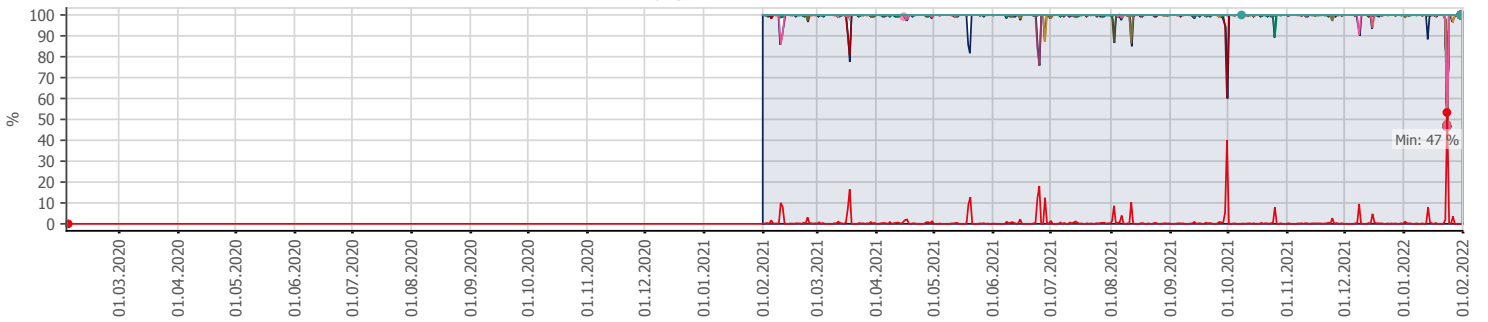

Business Process Digitalt Depot
prtgm-adminsone.kdrs.no

PRTG Network Monitor 21.4.73.1656

01.02.2022 02:13:42 - 24 h Average - ID 3376

Channel	Average
Global State	99 %
SSL VPN	100 %
EPP IKAR	100 %
Fjerndepot nord	100 %
Fjerndepot sør	100 %
EPP IKAT	100 %
EPP IKAMR	100 %
EPP IKAVA	100 %
Fake DNS	100 %