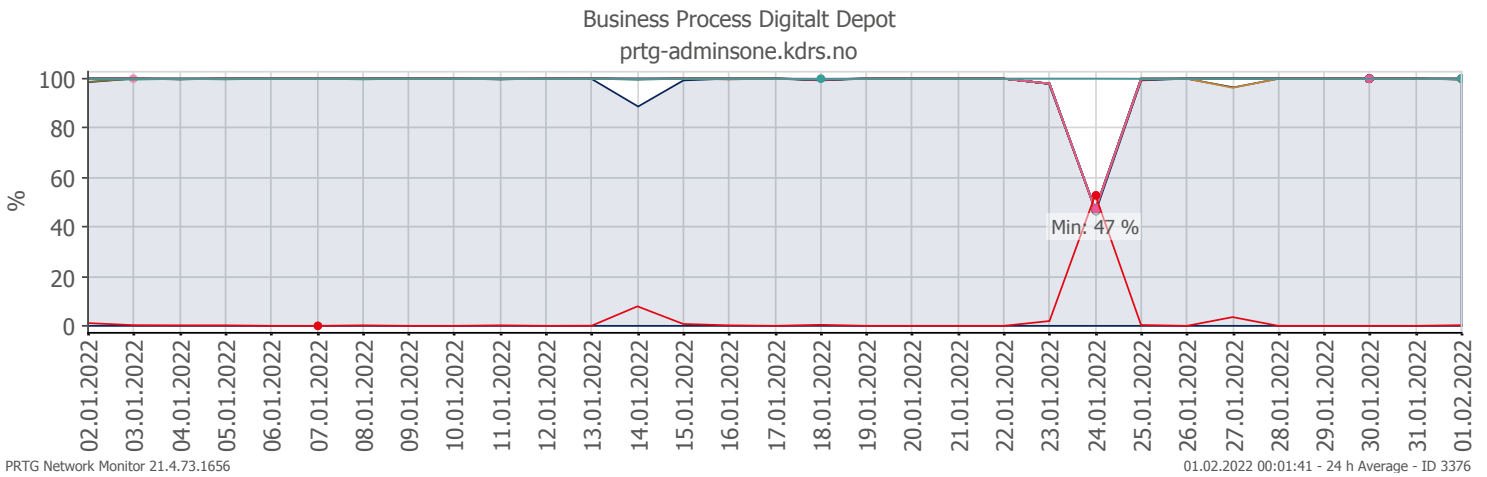

Oppetid KDRS Digitalt Depot 24x7: Business Process Digitalt Depot

Report Time Span:	01.01.2022 00:00:00 - 01.02.2022 00:00:00		
Report Hours:	24x7		
Sensor Type:	Business Process (60 s Interval)		
Probe, Group, Device:	Local probe > Local probe > prtg-adminsone.kdrs.no		
Uptime Stats:	Up: 97,717 % [30d 05h 29m 30s]	Down: 2,283 % [16h 57m 13s]	
Request Stats:	Good: 97,539 % [43482]	Failed: 2,461 % [1097]	
Average (Global State):	98 %		