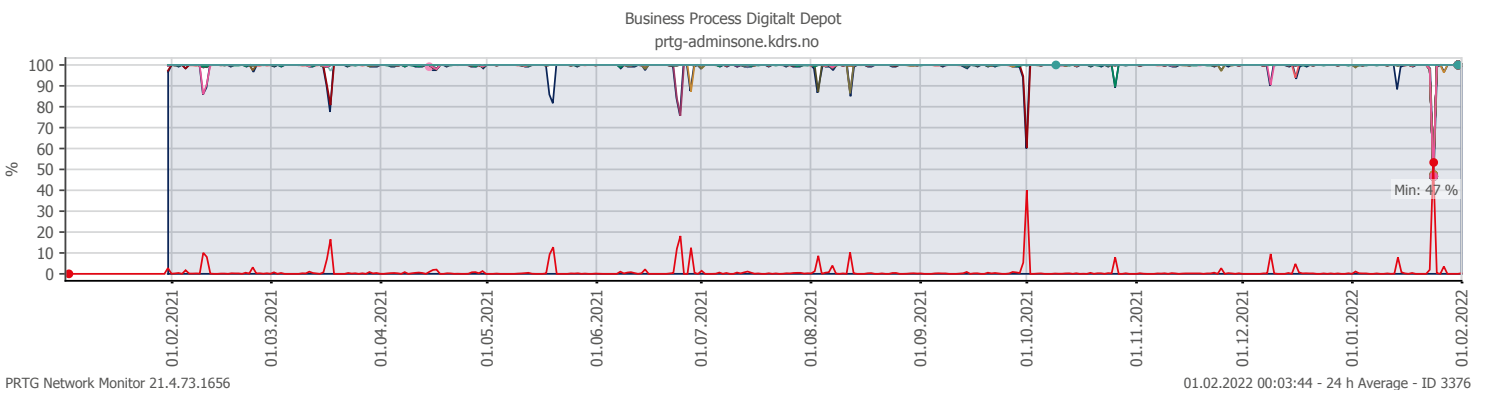

Channel	Average
Global State	98 %
SSL VPN	100 %
EPP IKAR	98 %
Fjerndepot nord	98 %
Fjerndepot sør	98 %
EPP IKAT	98 %
EPP IKAMR	98 %
EPP IKAVA	98 %
Fake DNS	98 %