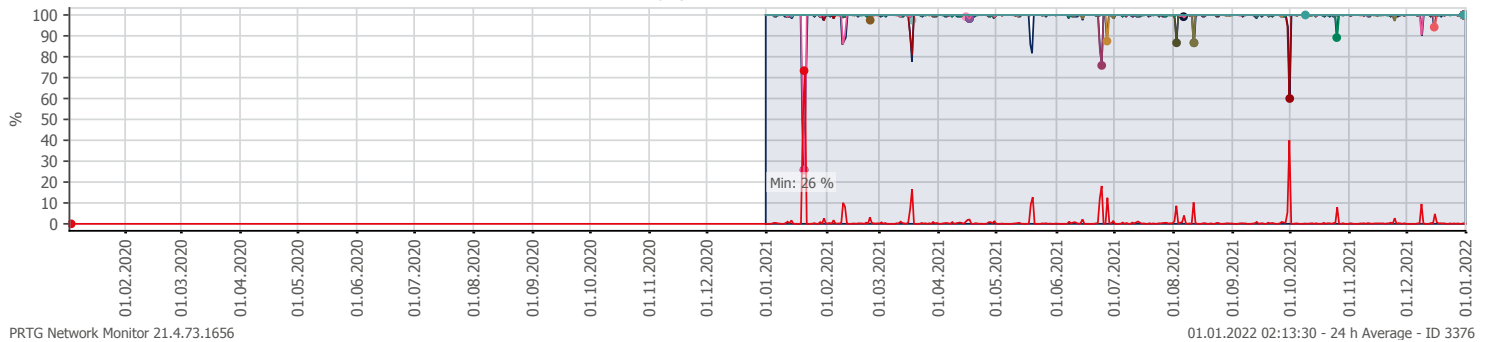

Business Process Digitalt Depot
prtg-adminsone.kdrs.no

Channel	Average
Global State	99 %
SSL VPN	100 %
EPP IKAR	100 %
Fjerndepot nord	100 %
Fjerndepot sør	100 %
EPP IKAT	100 %
EPP IKAMR	100 %
EPP IKAVA	100 %
Fake DNS	100 %