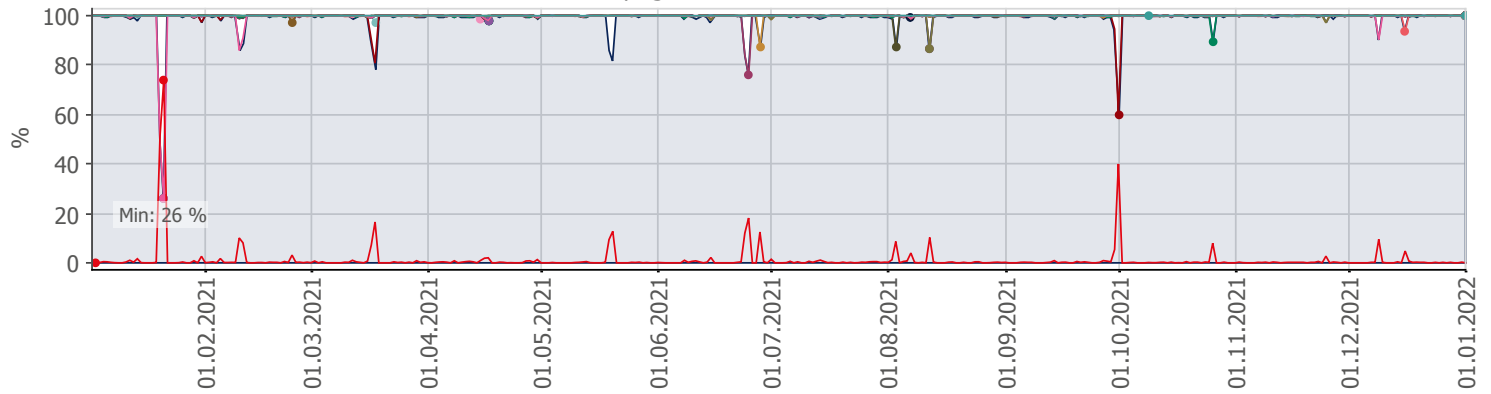

Oppetid KDRS Digitalt Depot 24x7: Business Process Digitalt Depot

Report Time Span:	01.01.2021 00:00:00 - 01.01.2022 00:00:00					
Report Hours:	24x7					
Sensor Type:	Business Process (60 s Interval)					
Probe, Group, Device:	Local probe > Local probe > prtg-adminsone.kdrs.no					
Uptime Stats:	Up:	98,897 %	[359d 18h 36m 38s]	Down:	1,103 %	[04d 00h 18m 29s]
Request Stats:	Good:	98,671 %	[517279]	Failed:	1,329 %	[6967]
Average (Global State):	99 %					

Business Process Digitalt Depot
prtg-adminsone.kdrs.no

- Downtime (%)
- Global State
- SSL VPN
- EPP IKAR
- Fjerndepot nord
- Fjerndepot sør
- EPP IKAT
- EPP IKAMR
- EPP IKAVA
- Fake DNS
- EPP IKAK
- EPP IKAF
- EPP IKATO
- EPP ARKNOR
- EPP DRMBY
- EPP AAMA
- EPP FARKSF
- EPP TRDBY
- AD Sikker
- AD Admin