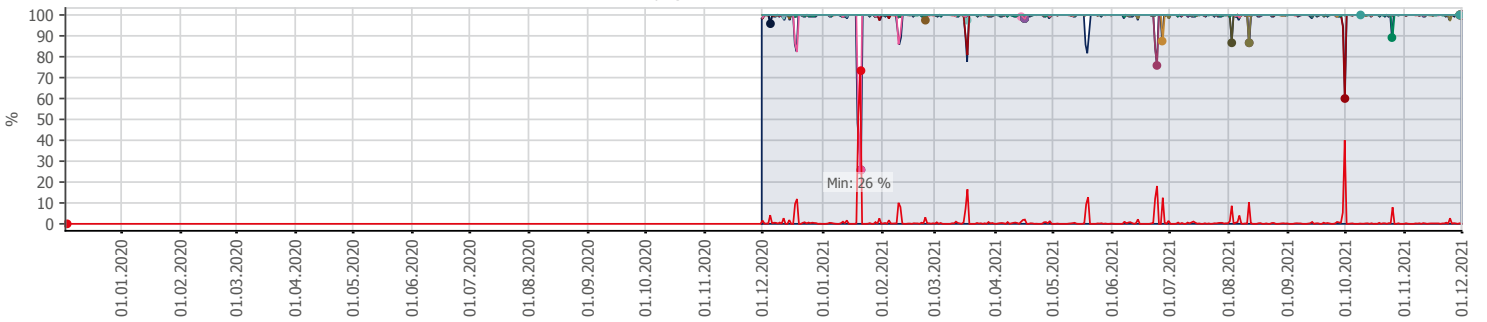

Business Process Digitalt Depot
prtng-adminsone.kdrs.no

PRTG Network Monitor 21.4.72.1649

01.12.2021 02:13:10 - 24 h Average - ID 3376

Channel	Average
Global State	99 %
SSL VPN	100 %
EPP IKAR	99 %
Fjerndepot nord	100 %
Fjerndepot sør	100 %
EPP IKAT	100 %
EPP IKAMR	100 %
EPP IKAVA	100 %
Fake DNS	100 %