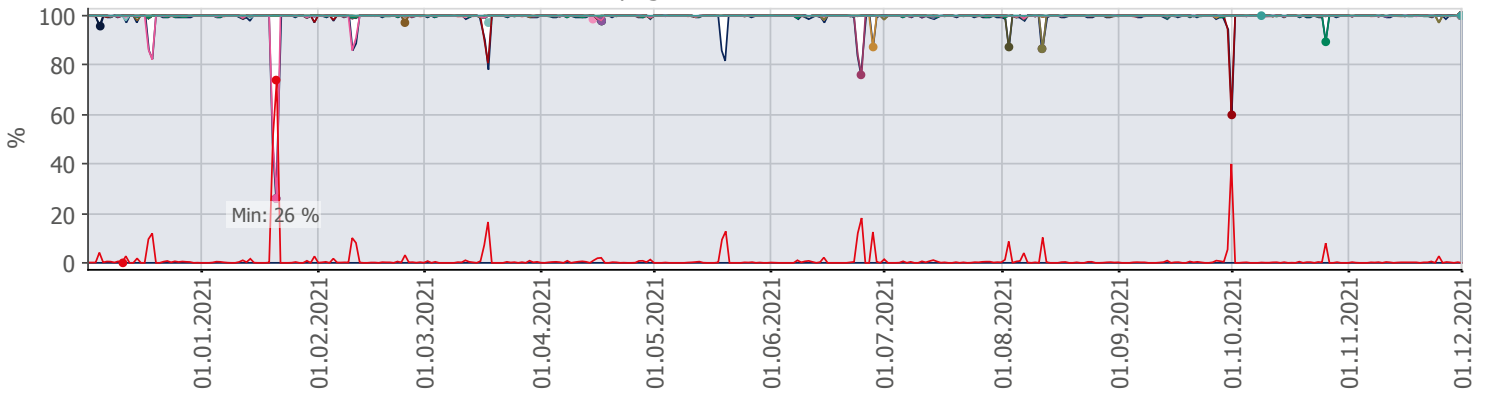

Oppetid KDRS Digitalt Depot 24x7: Business Process Digitalt Depot

Report Time Span:	01.12.2020 00:00:00 - 01.12.2021 00:00:00					
Report Hours:	24x7					
Sensor Type:	Business Process (60 s Interval)					
Probe, Group, Device:	Local probe > Local probe > prtng-adminsone.kdrs.no					
Uptime Stats:	Up:	98,845 %	[359d 18h 05m 54s]	Down:	1,155 %	[04d 04h 55m 20s]
Request Stats:	Good:	98,587 %	[517098]	Failed:	1,413 %	[7409]
Average (Global State):	99 %					

Business Process Digitalt Depot
prtng-adminsone.kdrs.no

PRTG Network Monitor 21.4.72.1649

01.12.2021 02:13:10 - 24 h Average - ID 3376

- Downtime
- EPP IKAR
- EPP IKAT
- Fake DNS
- EPP IKATO
- EPP AAMA
- AD Sikker
- Global State
- Fjerndepot nord
- EPP IKAMR
- EPP IKAK
- EPP ARKNOR
- EPP FARKSF
- AD Admin
- SSL VPN
- Fjerndepot sør
- EPP IKAVA
- EPP IKAF
- EPP DRMBY
- EPP TRDBY