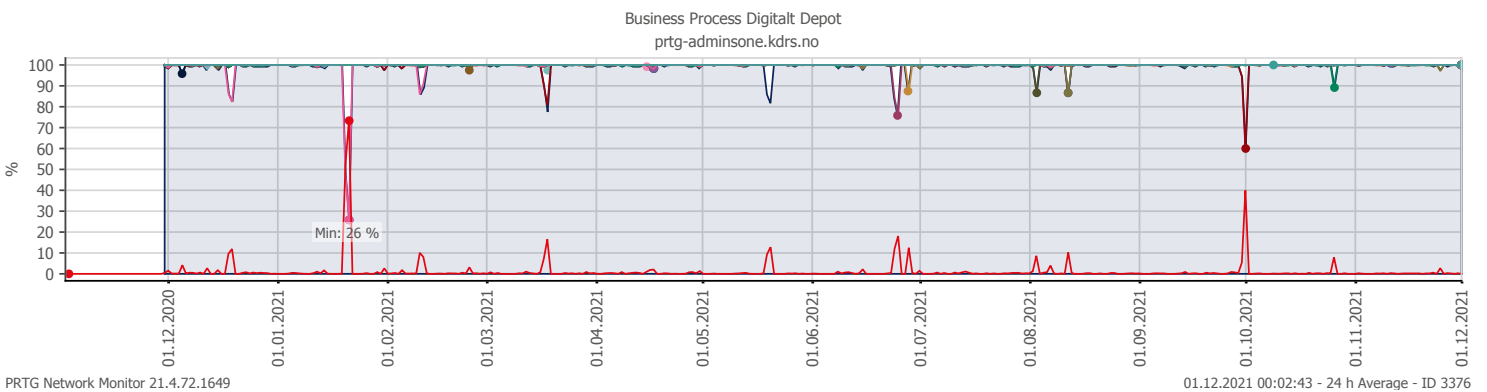

Oppetid KDRS Digitalt Depot 24x7: Business Process Digitalt Depot

Report Time Span:	01.11.2021 00:00:00 - 01.12.2021 00:00:00					
Report Hours:	24x7					
Sensor Type:	Business Process (60 s Interval)					
Probe, Group, Device:	Local probe > Local probe > prtg-adminsone.kdrs.no					
Uptime Stats:	Up:	99,758 %	[29d 19h 22m 19s]	Down:	0,242 %	[01h 44m 00s]
Request Stats:	Good:	99,67 %	[42913]	Failed:	0,33 %	[142]
Average (Global State):	100 %					

- Downtime (%)
- Global State
- SSL VPN
- EPP IKAR
- Fjerndepot nord
- Fjerndepot sør
- EPP IKAT
- EPP IKAMR
- EPP IKAVA
- Fake DNS
- EPP IKAK
- EPP IKAF
- EPP IKATO
- EPP ARKNOR
- EPP DRMBY
- EPP AAMA
- EPP FARKSF
- EPP TRDBY
- AD Sikker
- AD Admin