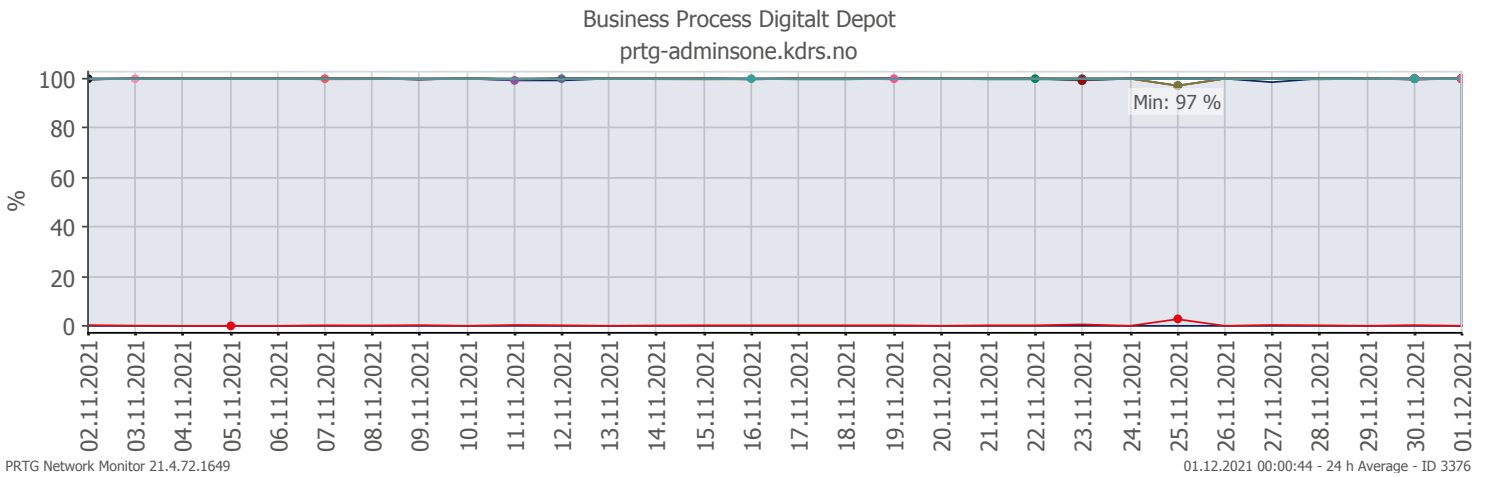

Oppetid KDRS Digitalt Depot 24x7: Business Process Digitalt Depot

Report Time Span:	01.11.2021 00:00:00 - 01.12.2021 00:00:00					
Report Hours:	24x7					
Sensor Type:	Business Process (60 s Interval)					
Probe, Group, Device:	Local probe > Local probe > prtg-adminsone.kdrs.no					
Uptime Stats:	Up:	99,758 %	[29d 19h 22m 19s]	Down:	0,242 %	[01h 44m 00s]
Request Stats:	Good:	99,67 %	[42913]	Failed:	0,33 %	[142]
Average (Global State):	100 %					