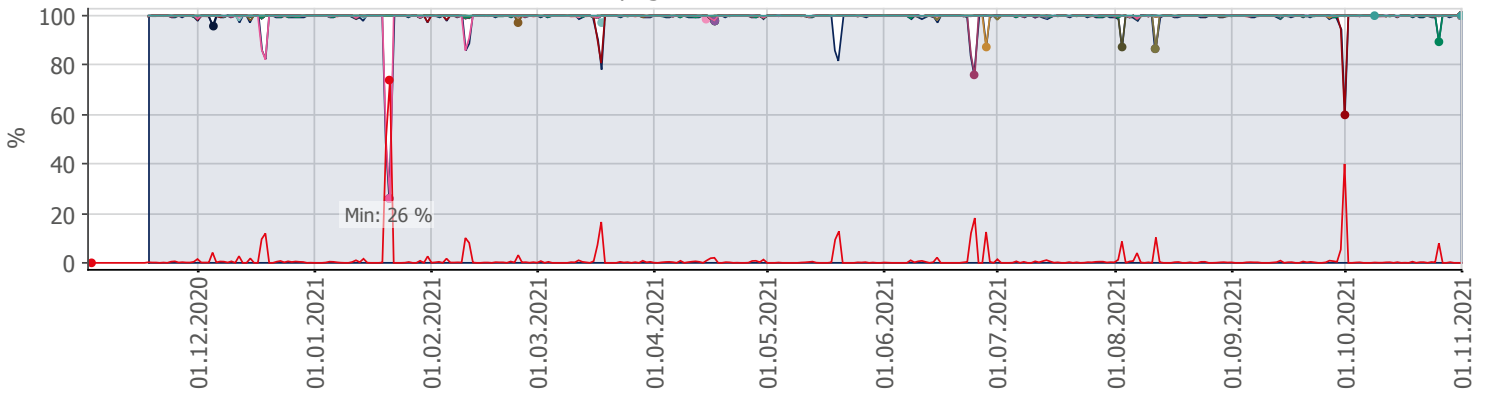

## Oppetid KDRS Digitalt Depot 24x7: Business Process Digitalt Depot

Report Time Span:	01.11.2020 00:00:00 - 01.11.2021 00:00:00					
Report Hours:	24x7					
Sensor Type:	Business Process (60 s Interval)					
Probe, Group, Device:	Local probe > Local probe > prtq-adminsone.kdrs.no					
Uptime Stats:	Up:	98,8 %	[343d 17h 56m 16s]	Down:	1,2 %	[04d 04h 14m 20s]
Request Stats:	Good:	98,534 %	[494047]	Failed:	1,466 %	[7352]
Average (Global State):	99 %					

Business Process Digitalt Depot  
prtq-adminsone.kdrs.no

PRTG Network Monitor 21.4.72.1649

18.11.2021 13:38:19 - 24 h Average - ID 3376

- Downtime (%)
- Global State
- SSL VPN
- EPP IKAR
- Fjerndepot nord
- Fjerndepot sør
- EPP IKAT
- EPP IKAMR
- EPP IKAVA
- Fake DNS
- EPP IKAK
- EPP IKAF
- EPP IKATO
- EPP ARKNOR
- EPP DRMBY
- EPP AAMA
- EPP FARKSF
- EPP TRDBY
- AD Sikker
- AD Admin