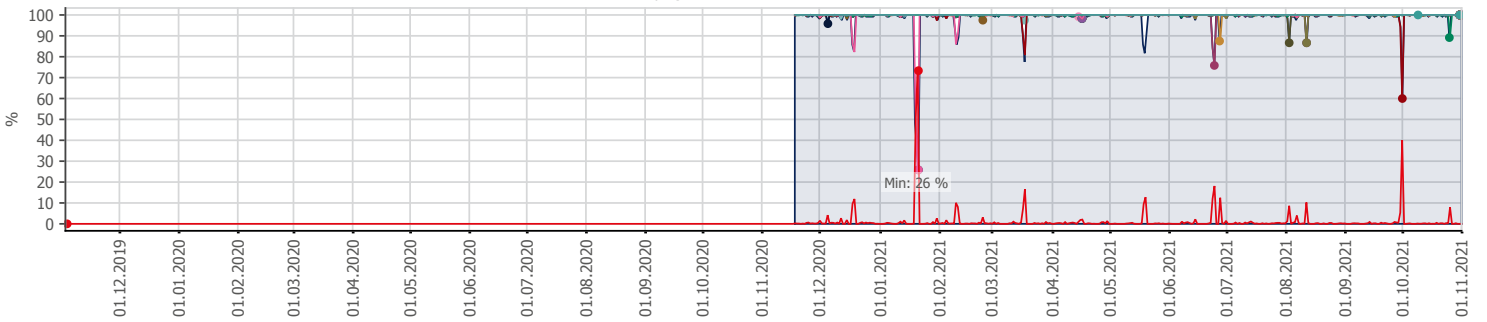

Business Process Digitalt Depot
prtq-adminsone.kdrs.no

PRTG Network Monitor 21.4.72.1649

18.11.2021 13:38:19 - 24 h Average - ID 3376

Channel	Average
Global State	99 %
SSL VPN	100 %
EPP IKAR	99 %
Fjerndepot nord	100 %
Fjerndepot sør	100 %
EPP IKAT	100 %
EPP IKAMR	100 %
EPP IKAVA	100 %
Fake DNS	100 %