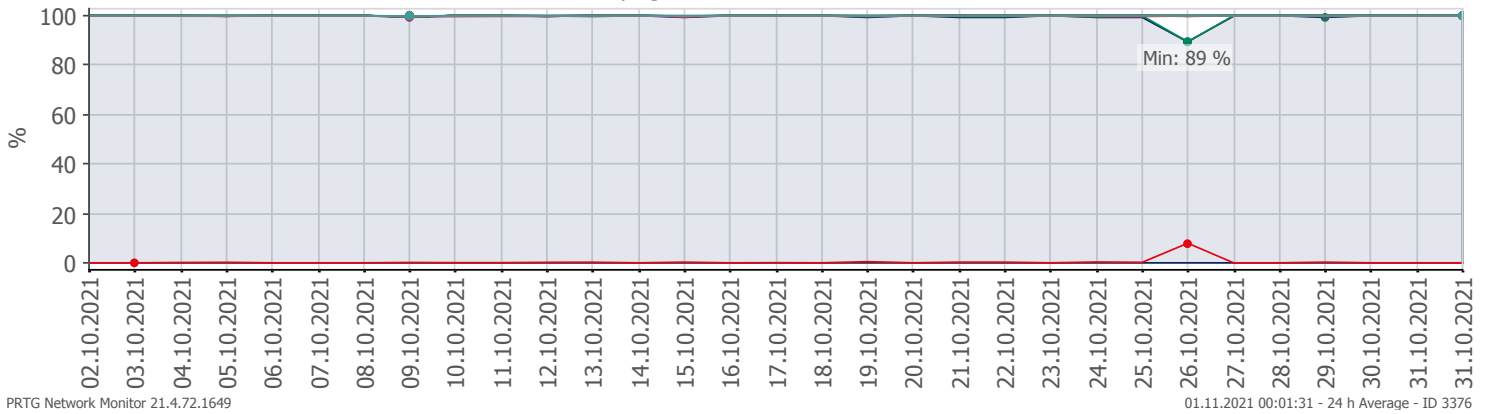

Oppetid KDRS Digitalt Depot 24x7: Business Process Digitalt Depot

Report Time Span:	01.10.2021 00:00:00 - 01.11.2021 00:00:00					
Report Hours:	24x7					
Sensor Type:	Business Process (60 s Interval)					
Probe, Group, Device:	Local probe > Local probe > prtg-adminsone.kdrs.no					
Uptime Stats:	Up:	99,636 %	[30d 17h 23m 11s]	Down:	0,364 %	[02h 41m 28s]
Request Stats:	Good:	99,449 %	[44190]	Failed:	0,551 %	[245]
Average (Global State):	99 %					

Business Process Digitalt Depot
prtg-adminsone.kdrs.no

PRTG Network Monitor 21.4.72.1649

- Downtime (%)
- Global State
- SSL VPN
- EPP IKAR
- Fjerndepot nord
- Fjerndepot sør
- EPP IKAT
- EPP IKAMR
- EPP IKAVA
- Fake DNS
- EPP IKAK
- EPP IKAF
- EPP IKATO
- EPP ARKNOR
- EPP DRMBY
- EPP AAMA
- EPP FARKSF
- EPP TRDBY
- AD Sikker
- AD Admin