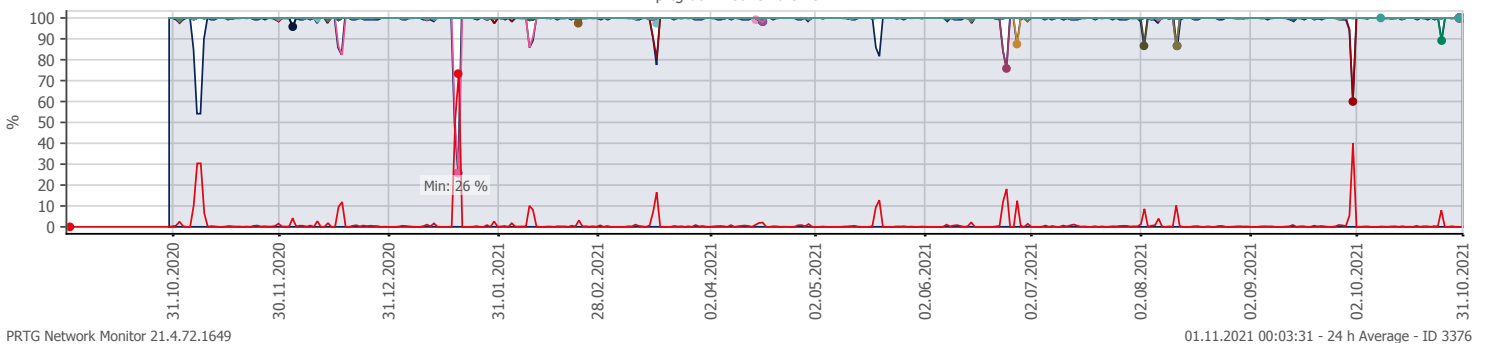

Business Process Digitalt Depot
prtg-adminsone.kdrs.no

PRTG Network Monitor 21.4.72.1649

Channel	Average
Global State	99 %
SSL VPN	100 %
EPP IKAR	100 %
Fjerndepot nord	100 %
Fjerndepot sør	100 %
EPP IKAT	100 %
EPP IKAMR	100 %
EPP IKAVA	100 %
Fake DNS	100 %