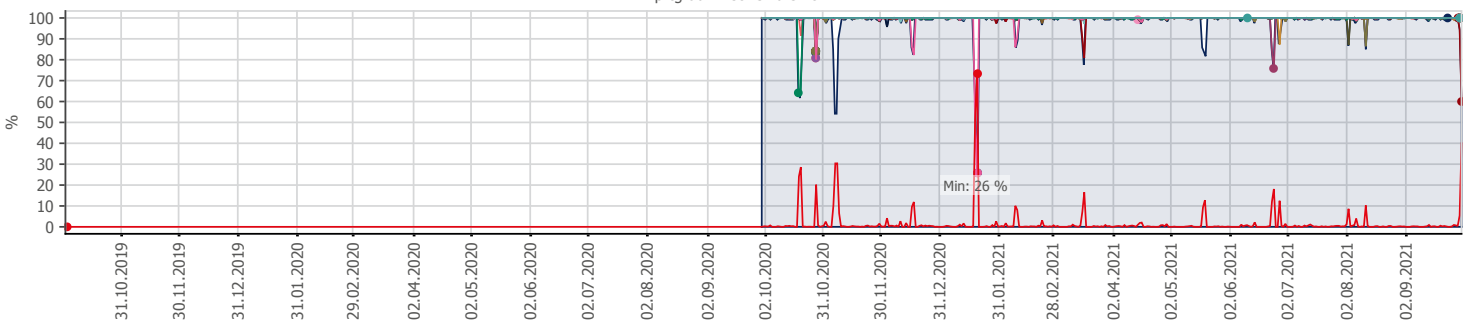

Business Process Digitalt Depot
prtg-adminsone.kdrs.no

PRTG Network Monitor 21.3.69.1333

01.10.2021 06:14:25 - 24 h Average - ID 3376

Channel	Average
Global State	98 %
SSL VPN	100 %
EPP IKAR	99 %
Fjerndepot nord	100 %
Fjerndepot sør	100 %
EPP IKAT	100 %
EPP IKAMR	100 %
EPP IKAVA	100 %
Fake DNS	100 %