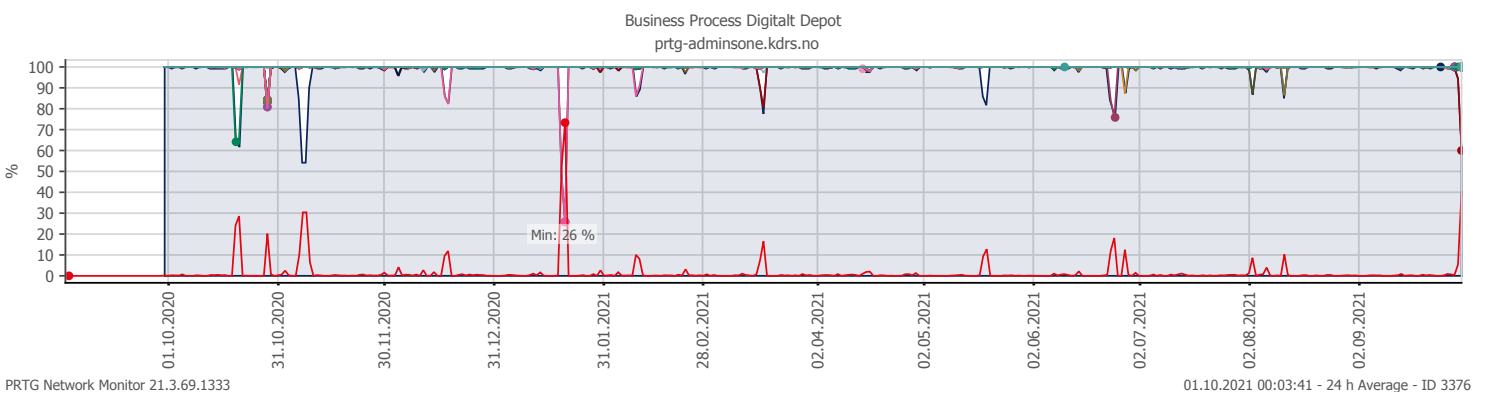

Oppetid KDRS Digitalt Depot 24x7: Business Process Digitalt Depot

Report Time Span:	01.09.2021 00:00:00 - 01.10.2021 00:00:00					
Report Hours:	24x7					
Sensor Type:	Business Process (60 s Interval)					
Probe, Group, Device:	Local probe > Local probe > prtg-adminsone.kdrs.no					
Uptime Stats:	Up:	98,267 %	[29d 08h 03m 25s]	Down:	1,733 %	[12h 25m 00s]
Request Stats:	Good:	98,157 %	[42227]	Failed:	1,843 %	[793]
Average (Global State):	98 %					

- Downtime (%)
- Global State
- SSL VPN
- EPP IKAR
- Fjerndepot nord
- Fjerndepot sør
- EPP IKAT
- EPP IKAMR
- EPP IKAVA
- Fake DNS
- EPP IKAK
- EPP IKAF
- EPP IKATO
- EPP ARKNOR
- EPP DRMBY
- EPP AAMA
- EPP FARKSF
- EPP TRDBY
- AD Sikker
- AD Admin