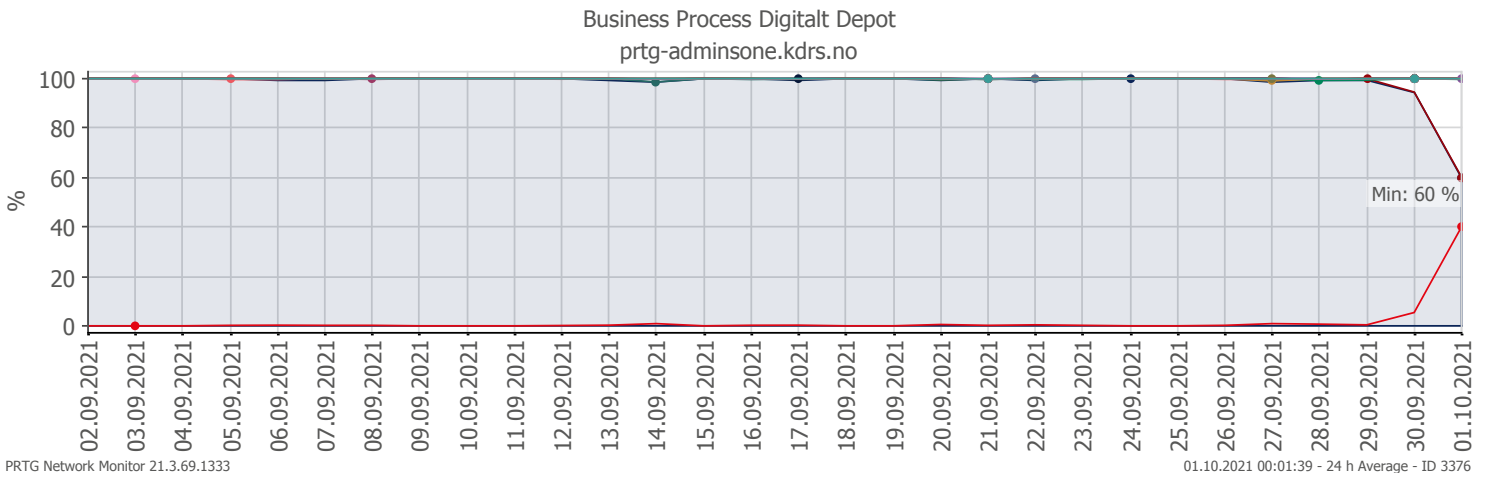

Oppetid KDRS Digitalt Depot 24x7: Business Process Digitalt Depot

Report Time Span:	01.09.2021 00:00:00 - 01.10.2021 00:00:00					
Report Hours:	24x7					
Sensor Type:	Business Process (60 s Interval)					
Probe, Group, Device:	Local probe > Local probe > prtg-adminsone.kdrs.no					
Uptime Stats:	Up:	98,267 %	[29d 08h 03m 25s]	Down:	1,733 %	[12h 25m 00s]
Request Stats:	Good:	98,157 %	[42227]	Failed:	1,843 %	[793]
Average (Global State):	98 %					