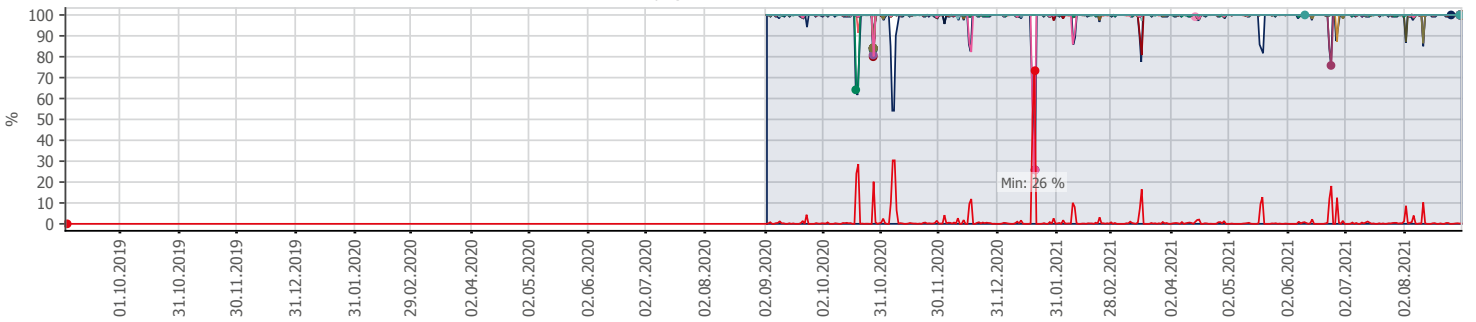

Business Process Digitalt Depot
prtg-adminsone.kdrs.no

PRTG Network Monitor 21.3.69.1333

03.09.2021 13:34:45 - 24 h Average - ID 3376

Channel	Average
Global State	98 %
SSL VPN	100 %
EPP IKAR	99 %
Fjerndepot nord	100 %
Fjerndepot sør	100 %
EPP IKAT	100 %
EPP IKAMR	100 %
EPP IKAVA	100 %
Fake DNS	100 %