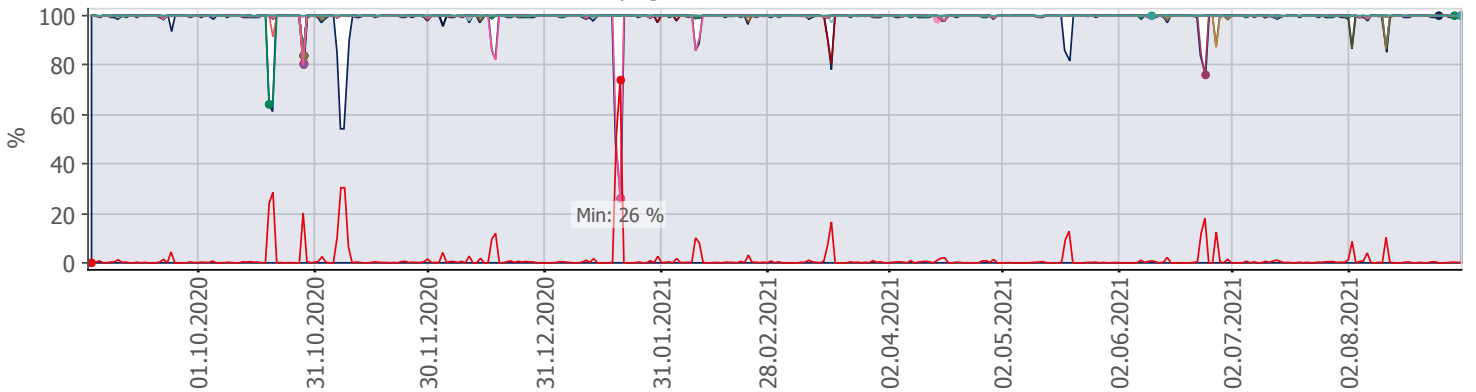

Oppetid KDRS Digitalt Depot 24x7: Business Process Digitalt Depot

Report Time Span:	01.09.2020 00:00:00 - 01.09.2021 00:00:00					
Report Hours:	24x7					
Sensor Type:	Business Process (60 s Interval)					
Probe, Group, Device:	Local probe > Local probe > prtg-adminsone.kdrs.no					
Uptime Stats:	Up:	98,556 %	[357d 21h 18m 45s]	Down:	1,444 %	[05d 05h 51m 29s]
Request Stats:	Good:	98,134 %	[513563]	Failed:	1,866 %	[9766]
Average (Global State):	98 %					

Business Process Digitalt Depot
prtg-adminsone.kdrs.no

PRTG Network Monitor 21.3.69.1333

03.09.2021 13:34:45 - 24 h Average - ID 3376

- Downtime
- EPP IKAR
- EPP IKAT
- Fake DNS
- EPP IKATO
- EPP AAMA
- AD Sikker
- Global State
- Fjerndepot nord
- EPP IKAMR
- EPP IKAK
- EPP ARKNOR
- EPP FARKSF
- AD Admin
- SSL VPN
- Fjerndepot sør
- EPP IKAVA
- EPP IKAF
- EPP DRMBY
- EPP TRDBY