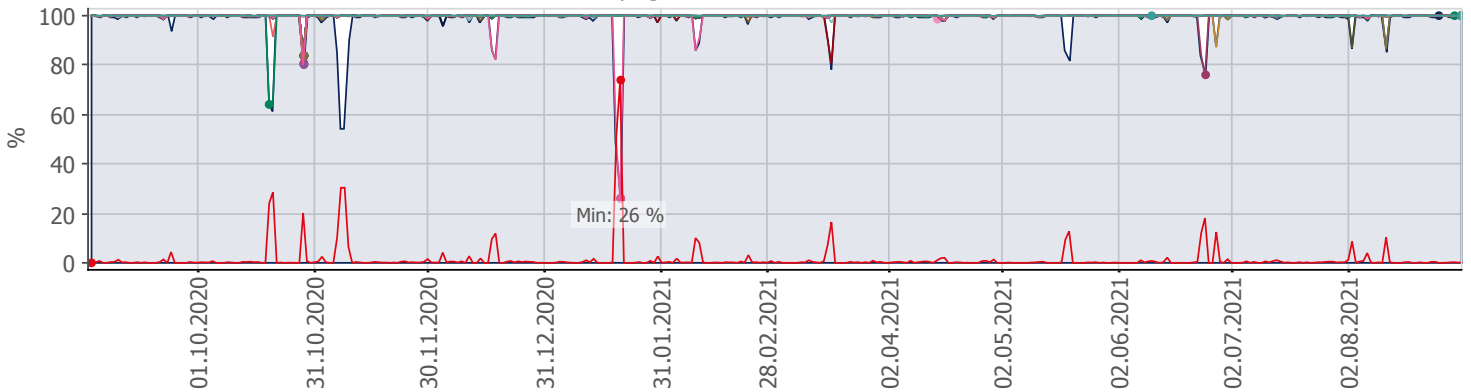

Oppetid KDRS Digitalt Depot 24x7: Business Process Digitalt Depot

Report Time Span:	01.09.2020 00:00:00 - 01.09.2021 00:00:00					
Report Hours:	24x7					
Sensor Type:	Business Process (60 s Interval)					
Probe, Group, Device:	Local probe > Local probe > prt-g-adminsone.kdrs.no					
Uptime Stats:	Up:	98,556 %	[357d 21h 18m 45s]	Down:	1,444 %	[05d 05h 51m 29s]
Request Stats:	Good:	98,134 %	[513563]	Failed:	1,866 %	[9766]
Average (Global State):	98 %					

Business Process Digitalt Depot
prt-g-adminsone.kdrs.no

PRTG Network Monitor 21.3.69.1333

03.09.2021 12:20:47 - 24 h Average - ID 3376

- Downtime (%)
- Global State
- SSL VPN
- EPP IKAR
- Fjerndepot nord
- Fjerndepot sør
- EPP IKAT
- EPP IKAMR
- EPP IKAVA
- Fake DNS
- EPP IKAK
- EPP IKAF
- EPP IKATO
- EPP ARKNOR
- EPP DRMBY
- EPP AAMA
- EPP FARKSF
- EPP TRDBY
- AD Sikker
- AD Admin