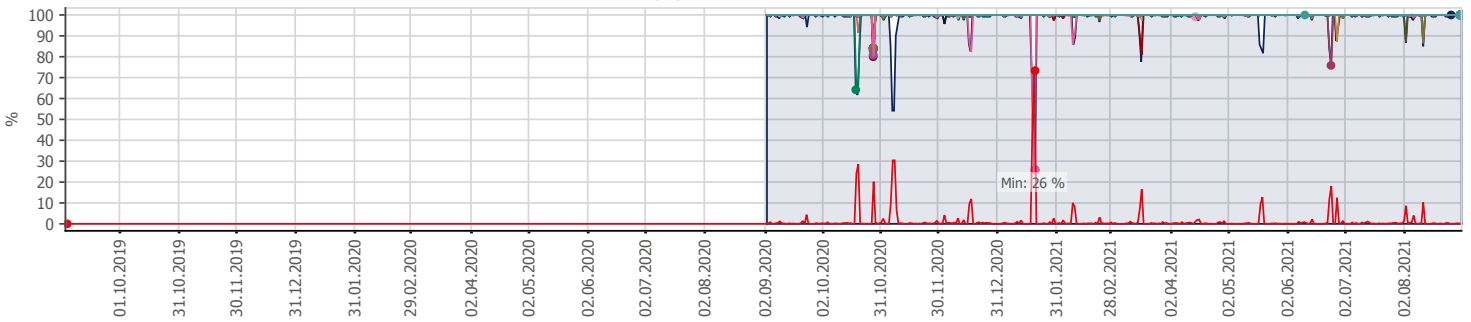

Business Process Digitalt Depot
prt-g-adminsone.kdrs.no

PRTG Network Monitor 21.3.69.1333

03.09.2021 12:20:47 - 24 h Average - ID 3376

Channel	Average
Global State	98 %
SSL VPN	100 %
EPP IKAR	99 %
Fjerndepot nord	100 %
Fjerndepot sør	100 %
EPP IKAT	100 %
EPP IKAMR	100 %
EPP IKAVA	100 %
Fake DNS	100 %