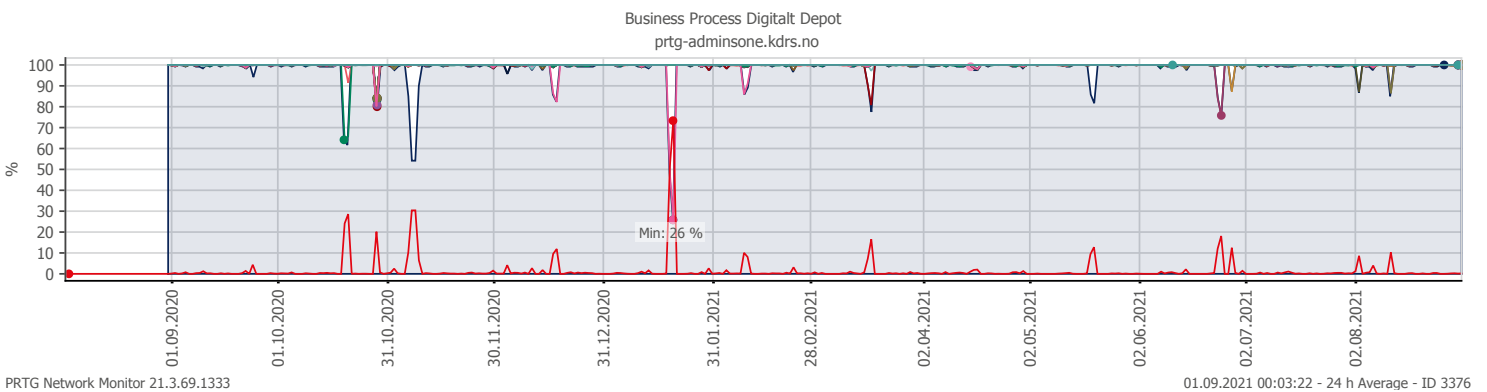

Oppetid KDRS Digitalt Depot 24x7: Business Process Digitalt Depot

Report Time Span:	01.08.2021 00:00:00 - 01.09.2021 00:00:00			
Report Hours:	24x7			
Sensor Type:	Business Process (60 s Interval)			
Probe, Group, Device:	Local probe > Local probe > prtg-adminsone.kdrs.no			
Uptime Stats:	Up:	99,091 % ■ [30d 13h 51m 03s]	Down:	0,909 % ■ [06h 44m 00s]
Request Stats:	Good:	98,687 % ■ [43904]	Failed:	1,313 % ■ [584]
Average (Global State):	99 %			

- Downtime (%)
- EPP IKAR
- EPP IKAT
- Fake DNS
- EPP IKATO
- EPP AAMA
- AD Sikker
- Global State
- Fjerndepot nord
- EPP IKAMR
- EPP IKAK
- EPP ARKNOR
- EPP FARKSF
- AD Admin
- SSL VPN
- Fjerndepot sør
- EPP IKAVA
- EPP IKAF
- EPP DRMBY
- EPP TRDBY