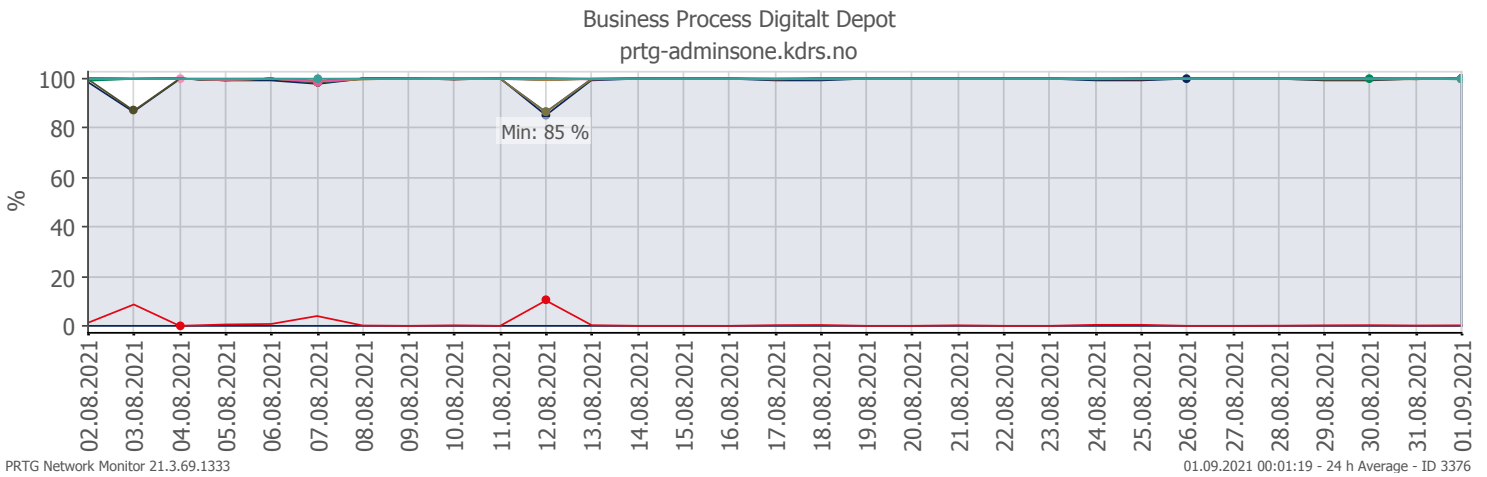

Oppetid KDRS Digitalt Depot 24x7: Business Process Digitalt Depot

Report Time Span:	01.08.2021 00:00:00 - 01.09.2021 00:00:00			
Report Hours:	24x7			
Sensor Type:	Business Process (60 s Interval)			
Probe, Group, Device:	Local probe > Local probe > prtg-adminsone.kdrs.no			
Uptime Stats:	Up:	99,091 % ■ [30d 13h 51m 03s]	Down:	0,909 % ■ [06h 44m 00s]
Request Stats:	Good:	98,687 % ■ [43904]	Failed:	1,313 % ■ [584]
Average (Global State):	99 %			