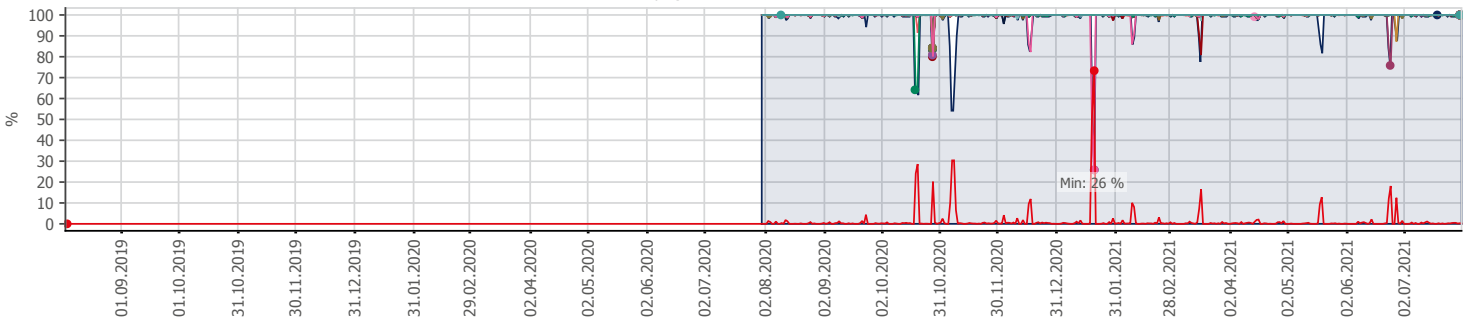

Business Process Digitalt Depot
prtg-adminsone.kdrs.no

PRTG Network Monitor 21.2.67.1562

01.08.2021 06:36:46 - 24 h Average - ID 3376

Channel	Average
Global State	98 %
SSL VPN	100 %
EPP IKAR	99 %
Fjerndepot nord	100 %
Fjerndepot sør	100 %
EPP IKAT	100 %
EPP IKAMR	100 %
EPP IKAVA	100 %
Fake DNS	100 %