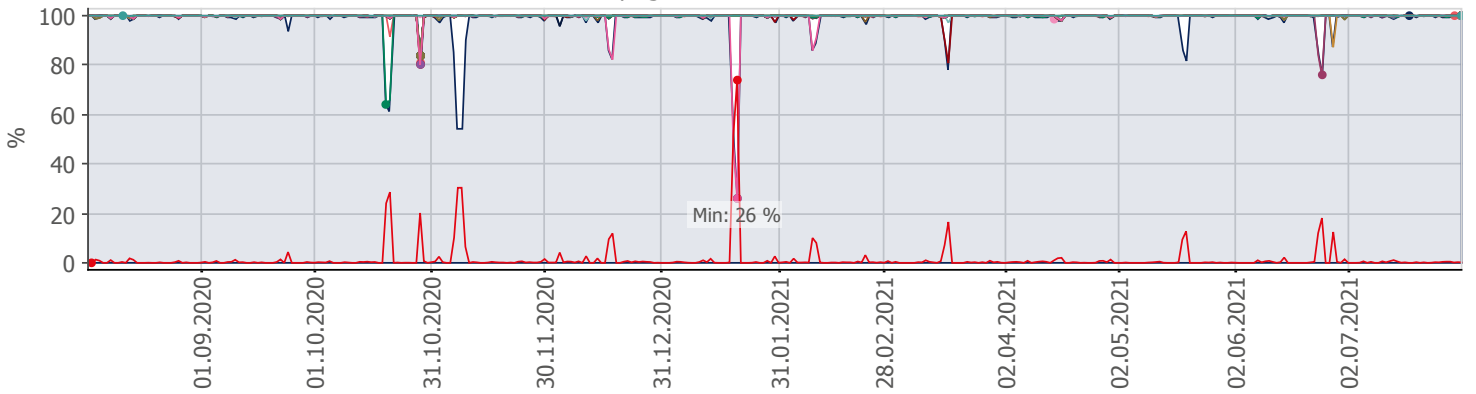

Oppetid KDRS Digitalt Depot 24x7: Business Process Digitalt Depot

Report Time Span:	01.08.2020 00:00:00 - 01.08.2021 00:00:00					
Report Hours:	24x7					
Sensor Type:	Business Process (60 s Interval)					
Probe, Group, Device:	Local probe > Local probe > prtg-adminsone.kdrs.no					
Uptime Stats:	Up:	98,613 %	[359d 06h 04m 39s]	Down:	1,387 %	[05d 01h 15m 38s]
Request Stats:	Good:	98,218 %	[515638]	Failed:	1,782 %	[9358]
Average (Global State):	98 %					

Business Process Digitalt Depot
prtg-adminsone.kdrs.no

PRTG Network Monitor 21.2.67.1562

01.08.2021 06:36:46 - 24 h Average - ID 3376