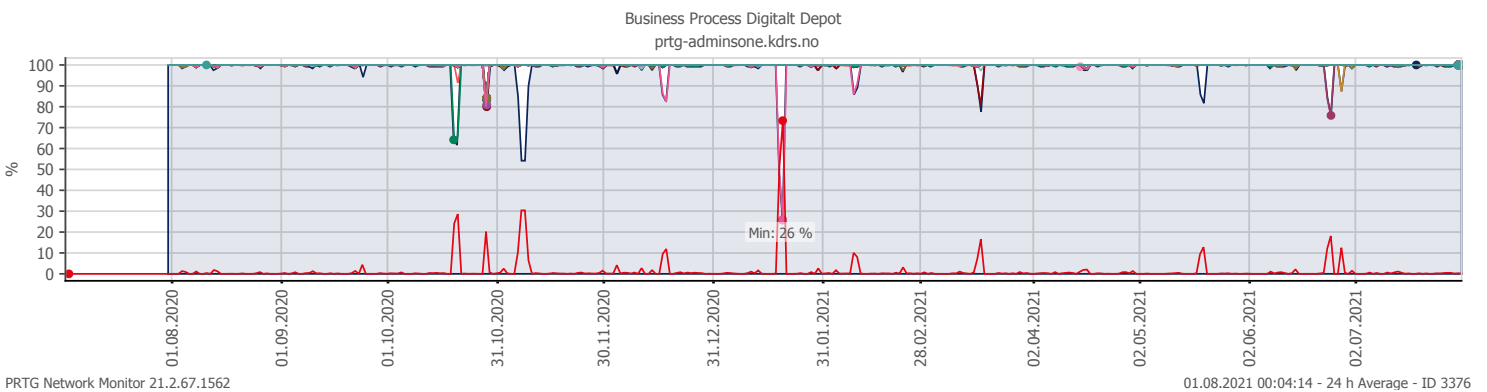

Channel	Average
Global State	100 %
SSL VPN	100 %
EPP IKAR	100 %
Fjerndepot nord	100 %
Fjerndepot sør	100 %
EPP IKAT	100 %
EPP IKAMR	100 %
EPP IKAVA	100 %
Fake DNS	100 %