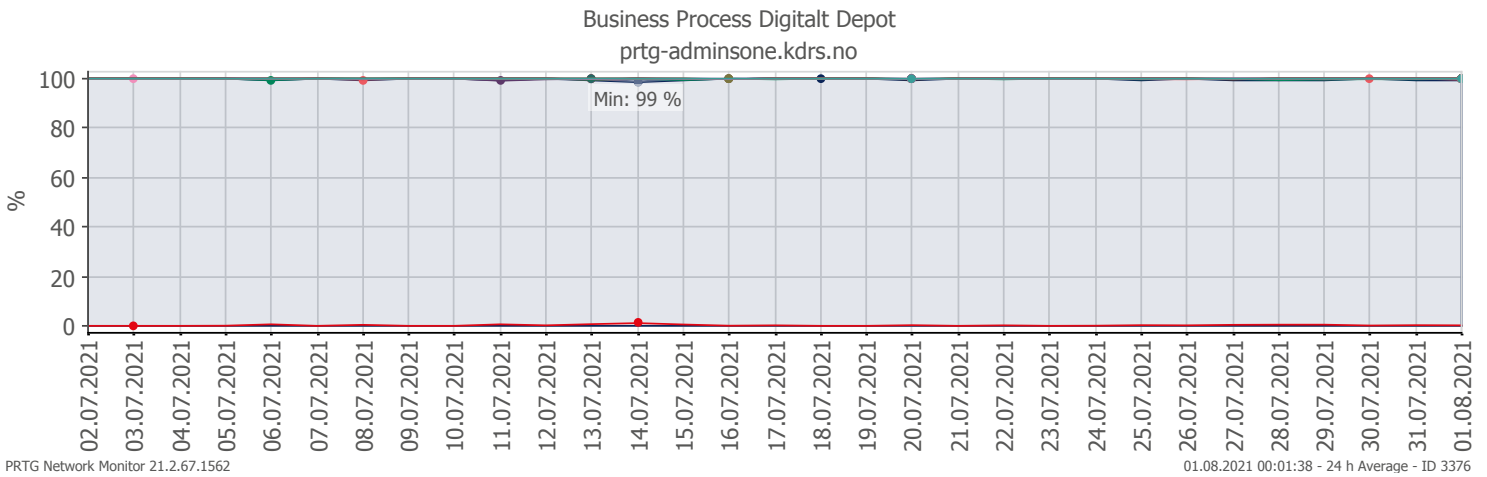

## Oppetid KDRS Digitalt Depot 24x7: Business Process Digitalt Depot

Report Time Span:	01.07.2021 00:00:00 - 01.08.2021 00:00:00					
Report Hours:	24x7					
Sensor Type:	Business Process (60 s Interval)					
Probe, Group, Device:	Local probe > Local probe > prtg-adminsone.kdrs.no					
Uptime Stats:	Up:	99,753 %	[30d 20h 02m 53s]	Down:	0,247 %	[01h 50m 00s]
Request Stats:	Good:	99,643 %	[44389]	Failed:	0,357 %	[159]
Average (Global State):	100 %					