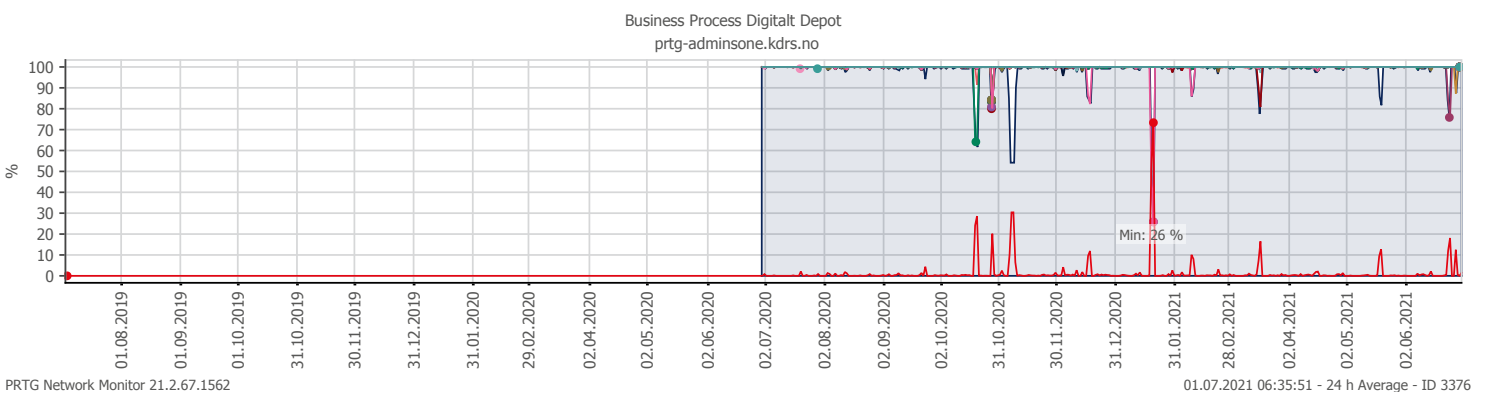

Channel	Average
Global State	98 %
SSL VPN	100 %
EPP IKAR	99 %
Fjerndepot nord	100 %
Fjerndepot sør	100 %
EPP IKAT	100 %
EPP IKAMR	100 %
EPP IKAVA	100 %
Fake DNS	100 %