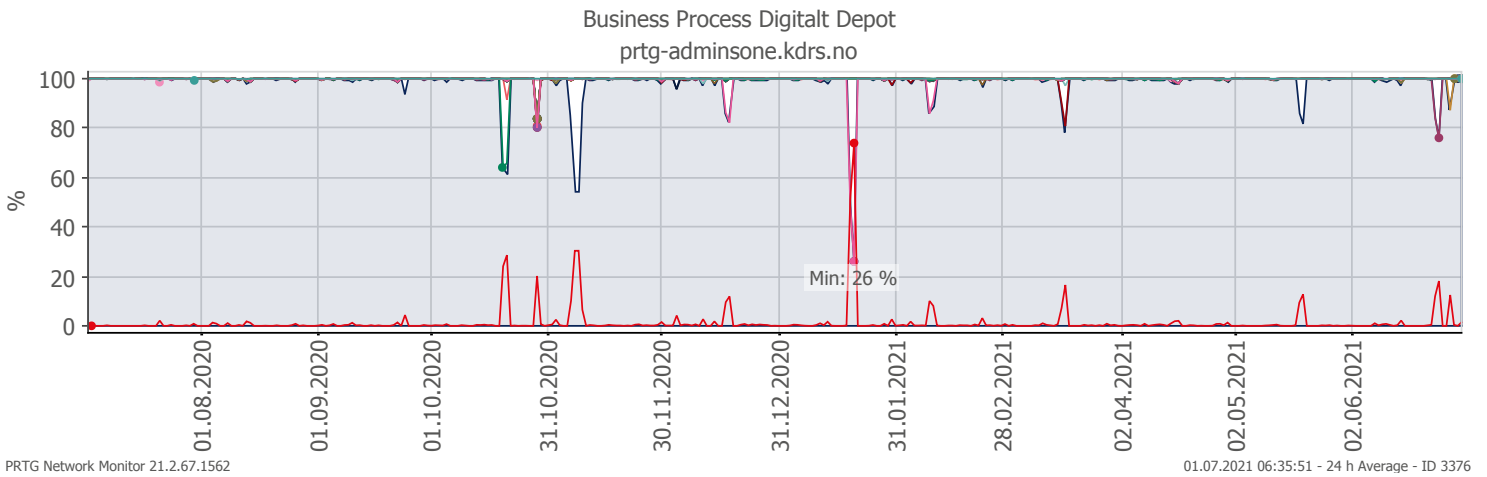

## Oppetid KDRS Digitalt Depot 24x7: Business Process Digitalt Depot

Report Time Span:	01.07.2020 00:00:00 - 01.07.2021 00:00:00					
Report Hours:	24x7					
Sensor Type:	Business Process (60 s Interval)					
Probe, Group, Device:	Local probe > Local probe > prtg-adminsone.kdrs.no					
Uptime Stats:	Up:	98,621 %	[359d 08h 20m 22s]	Down:	1,379 %	[05d 00h 35m 09s]
Request Stats:	Good:	98,23 %	[515784]	Failed:	1,77 %	[9295]
Average (Global State):	98 %					